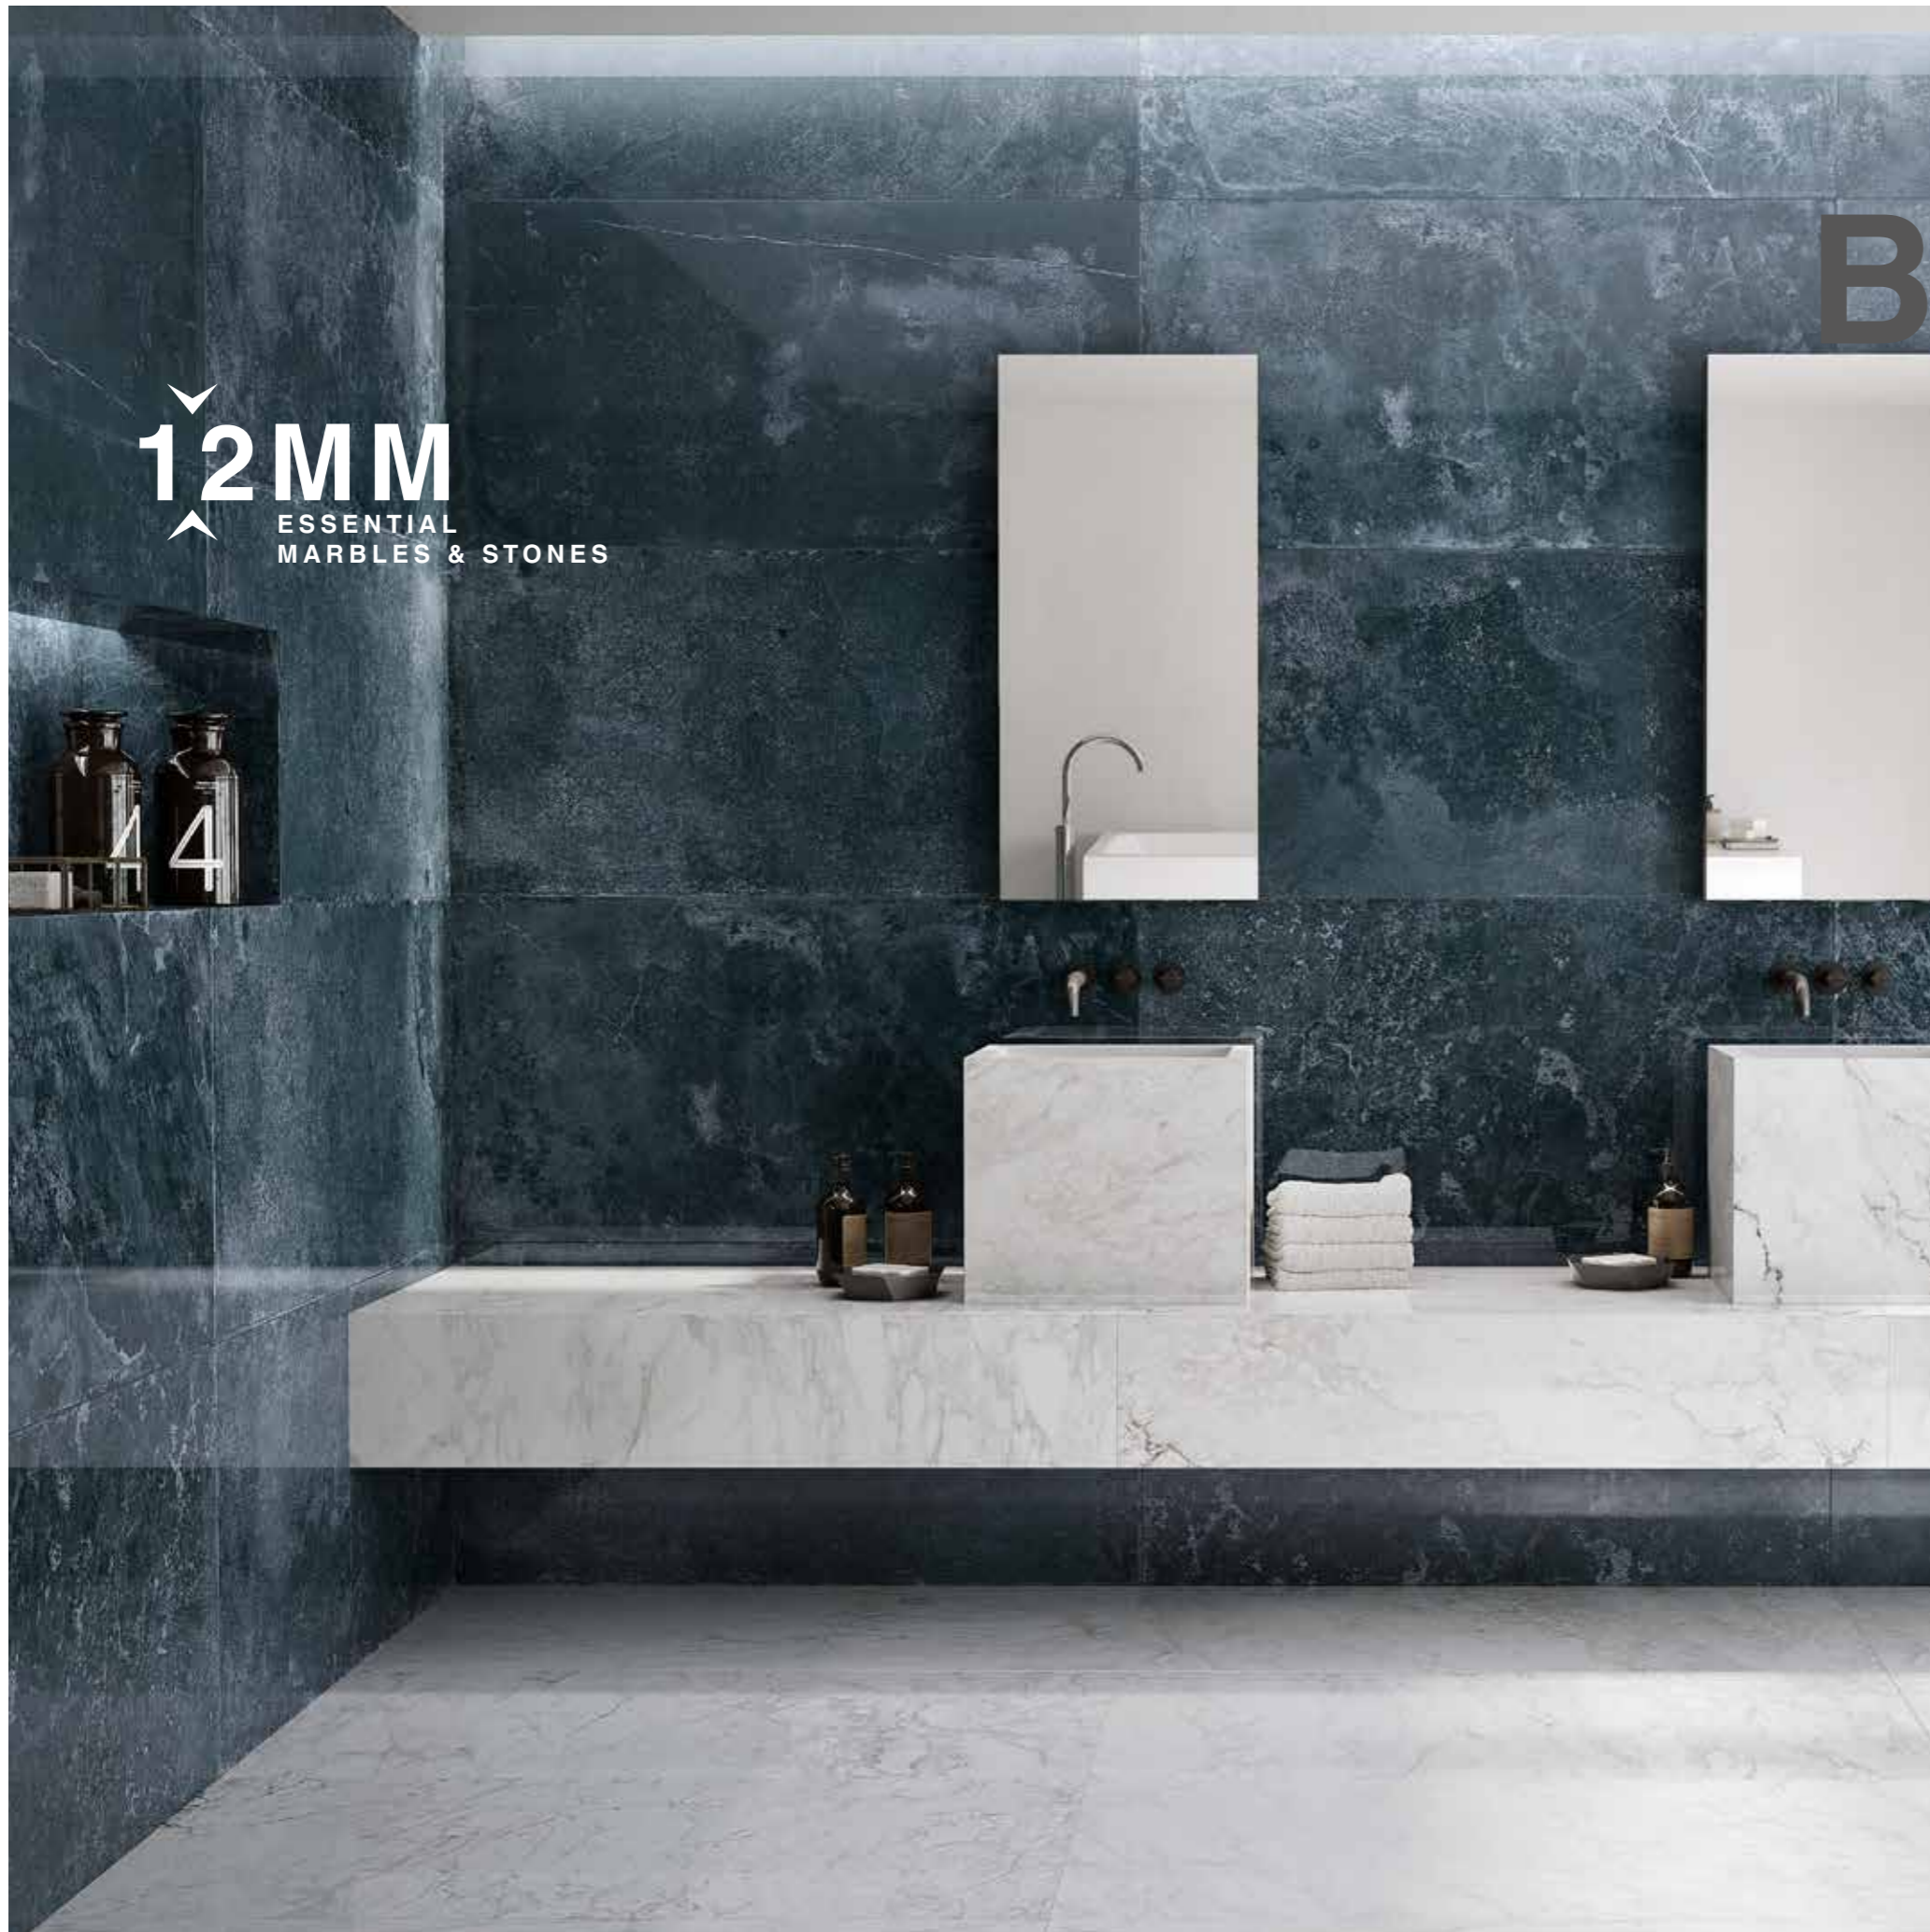

12MM
ESSENTIAL
MARBLES & STONES

Bassalt

Bassalt 60x120 cm. / 23,6"x47,2"

Picasso Honed 60x120 cm. / 23,6"x47,2"

BASSALT

RECTIFIED PORCELAIN TILES

POLISHED

60x120 cm. / 23,6"x47,2"

Basalt 60x120 cm. / 23,6"x47,2"

Distintas graficas empaquetadas de forma aleatoria /
Different graphics randomly packaged

PACKING LIST

| Medida / Size | Piezas / Pieces | Box M ² / SQM | KG |
|---------------|-----------------|----------------------------|-----|
| 60x120 R | 2 | 1,44 | 39 |
| Medida / Size | Cajas / Boxes | Palet M ² / SQM | KG |
| 60x120 R | 27 | 38,88 | 995 |