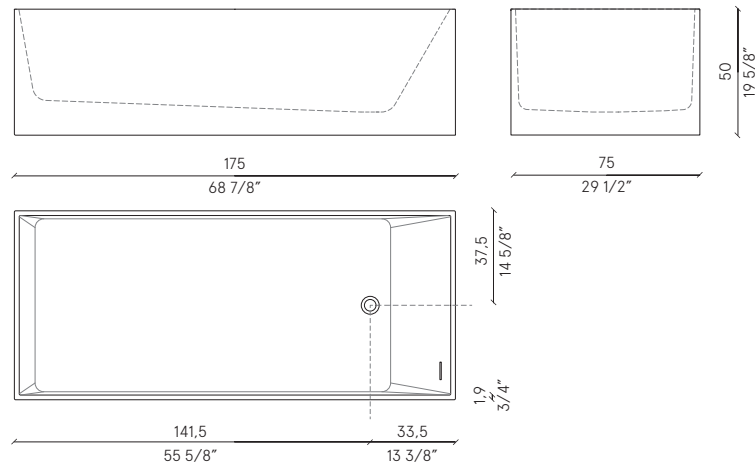

finiture | finishes | finitions | Oberflächen | отделки
sintetico opaco | matt synthetic | synthétique mat | Matt Synthetisch | матовое соединение

milltek
solid