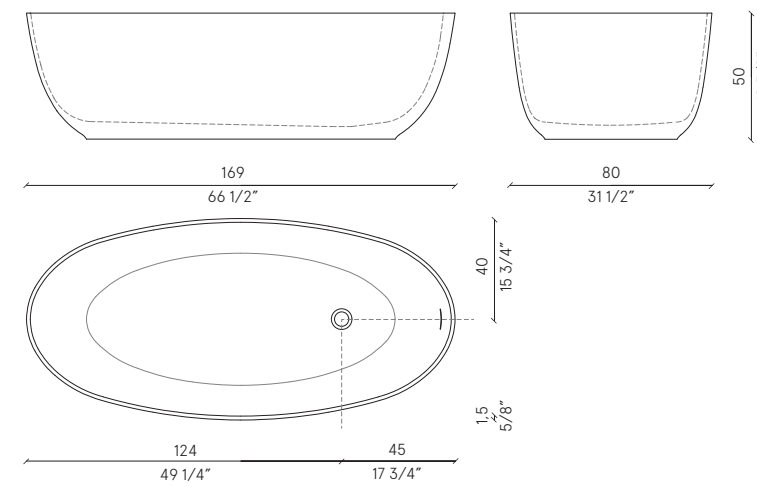

# Bathtubs and shower trays

OVAL

freestanding

OVAL

finiture | finishes | finitions | Oberflächen | отделки  
 sintetico opaco | matt synthetic | synthétique mat | Matt Synthetisch | матовый соединение

cristalplant