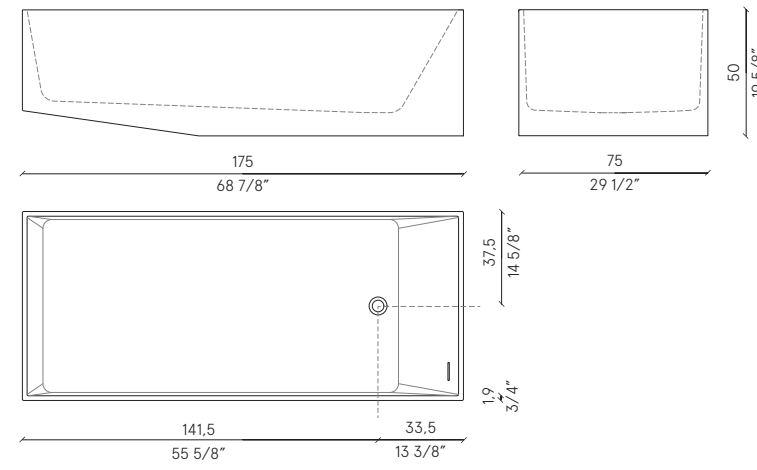

finiture | finishes | finitions | Oberflächen | отделки
sintetico opaco | matt synthetic | synthétique mat | Matt Synthetisch | матовое соединение

milltek
solid