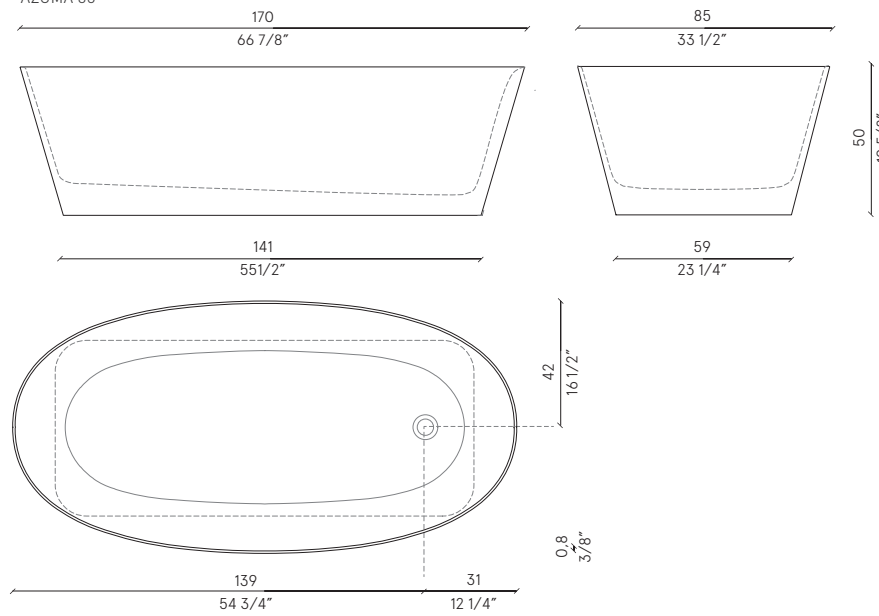

finiture | finishes | finitions | Oberflächen | отделки
sintetico opaco | matt synthetic | synthétique mat | Matt Synthetisch | матовое соединение

cristalplant

esterno laccato opaco | Matt lacquered exterior | Extérieur laqué mat | Außenmattlack | Внешняя поверхность в матовой лакировке

22 colours