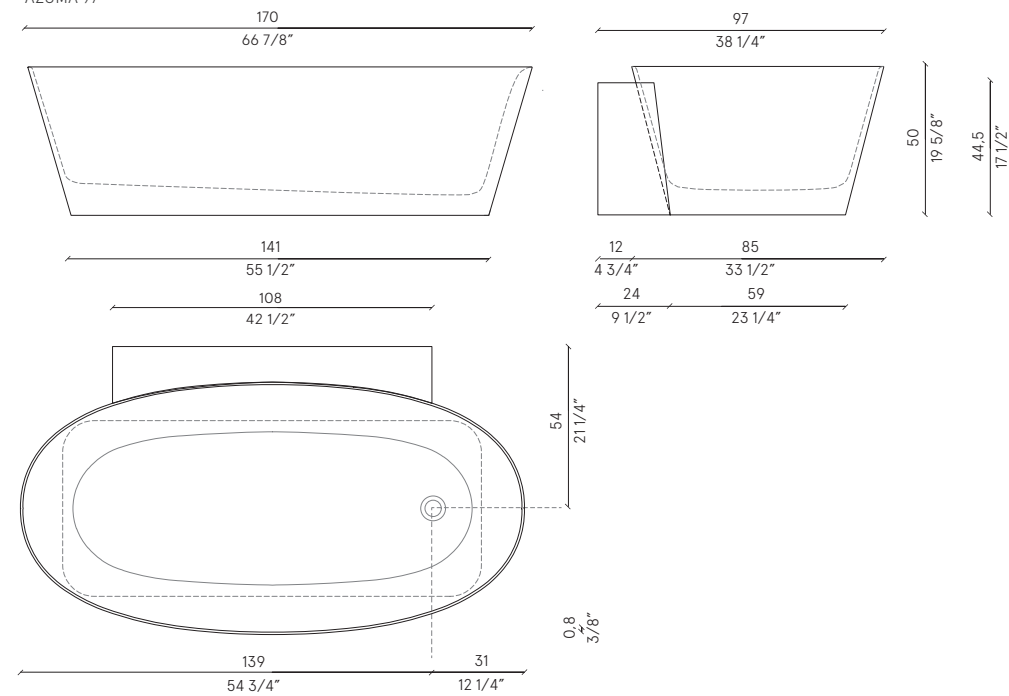

finiture | finishes | finitions | Oberflächen | отделки
sintetico opaco | matt synthetic | synthétique mat | Matt Synthetisch | матовое соединение

cristalplant

esterno laccato opaco | Matt lacquered exterior | Extérieur laqué mat | Außenmattlack | Внешняя поверхность в матовой лакировке

22 colours