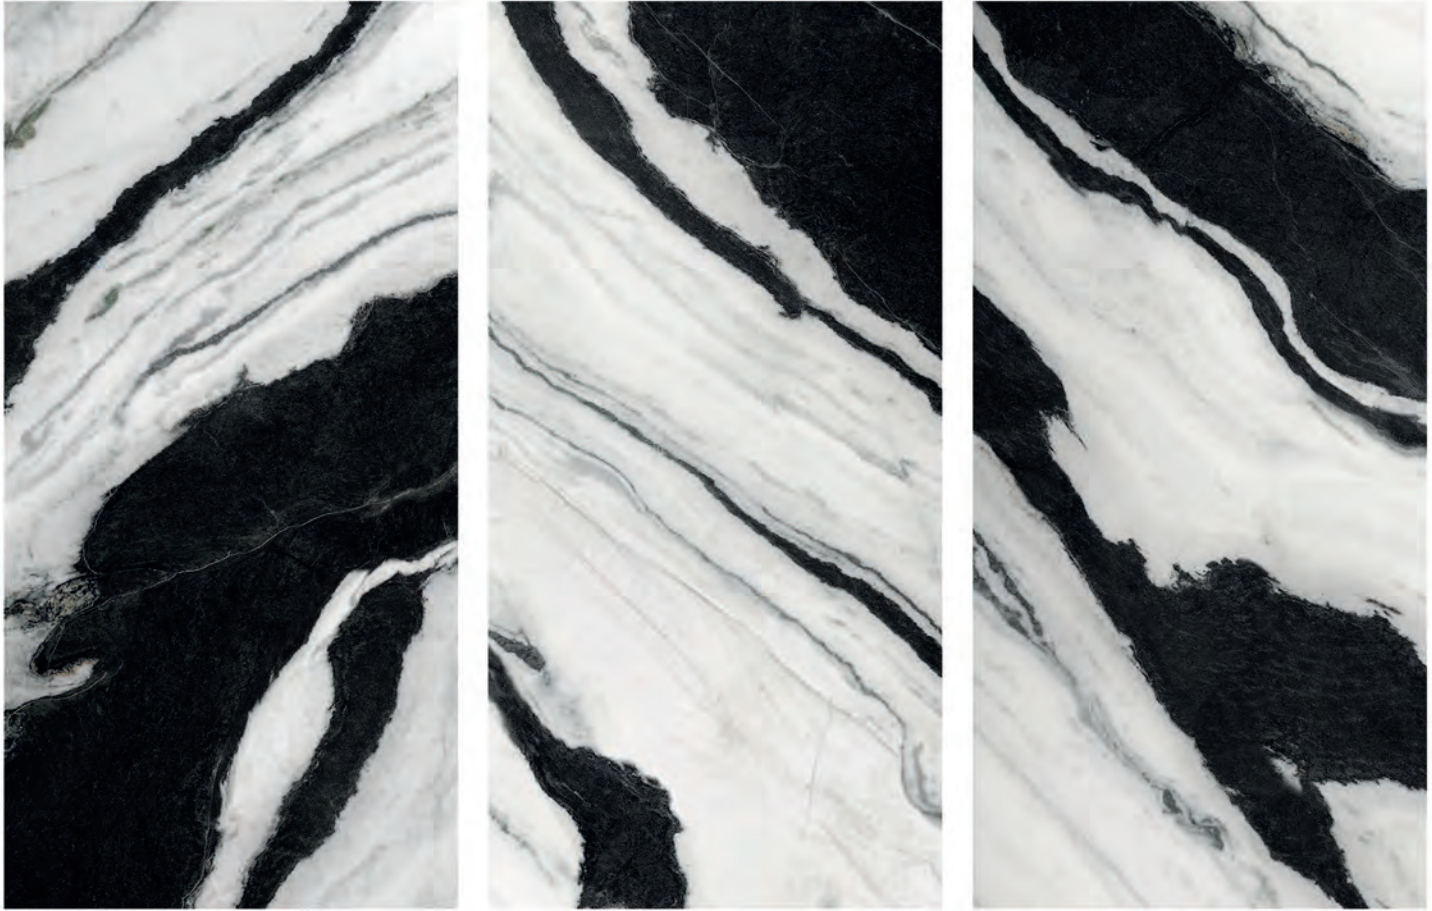

# Belaire

600X1200BLR93PAR GP FP  
60x120 Black Full Polished Rectified