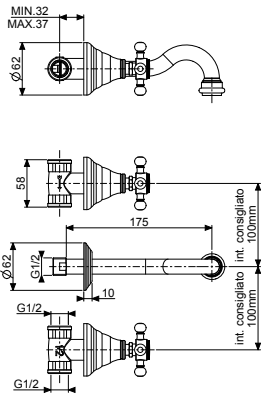

© FBLV 023CR  
BELINDA

◎ **FBLV 003-008CR**

Batteria lavabo incasso con bocca a muro 175 e 245 mm  
*Three-hole concealed wash basin mixer with wall spout 175 and 245 mm*

◎ **FBLV 022-023CR**

Gruppo vasca lusso con set doccia - Flessibile 1000 e 1500 mm  
*Bath shower mixer lux-model with shower set - Flexible hose 1000 and 1500 mm*