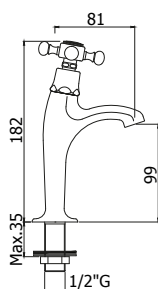

© FBLV 023CR  
BELINDA

◎ **FBLV 003-008CR**

Batteria lavabo incasso con bocca a muro 175 e 245 mm  
*Three-hole concealed wash basin mixer with wall spout 175 and 245 mm*

◎ **FBLV 022-023CR**

Gruppo vasca lusso con set doccia - Flessibile 1000 e 1500 mm  
*Bath shower mixer lux-model with shower set - Flexible hose 1000 and 1500 mm*

◎ **FBLV 119-118CR**

Batteria bidet con bocca erogazione, con/ *senza* scarico  
*Three-hole bidet mixer with spout, with/without pop up waste*

◎ **FBLV 116CR**

Batteria bidet con scarico  
*Three-hole bidet mixer with pop up waste*

© **FBLV 131-135CR**

Monoforo bidet con/senza scarico

One-hole bidet mixer with/without pop up waste

© **FBLV 095**

Rubinetto lavabo 1/2"

Basin tap 1/2"

FBLV

LEVA BELINDA  
BELINDA HANDLE