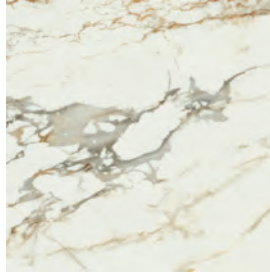

Bellagio

Spine Bellagio Satin 40 x 120 cm.

Bellagio / New collection

Porcelánico / Porcelain tiles

B|PLUS
LARGE SIZE SURFACES

Bellagio Natural
260 x 120 cm. BP2612L

Bellagio Natural
60 x 60 cm. PR6060L

Bellagio Natural
60 x 120 cm. P6012L