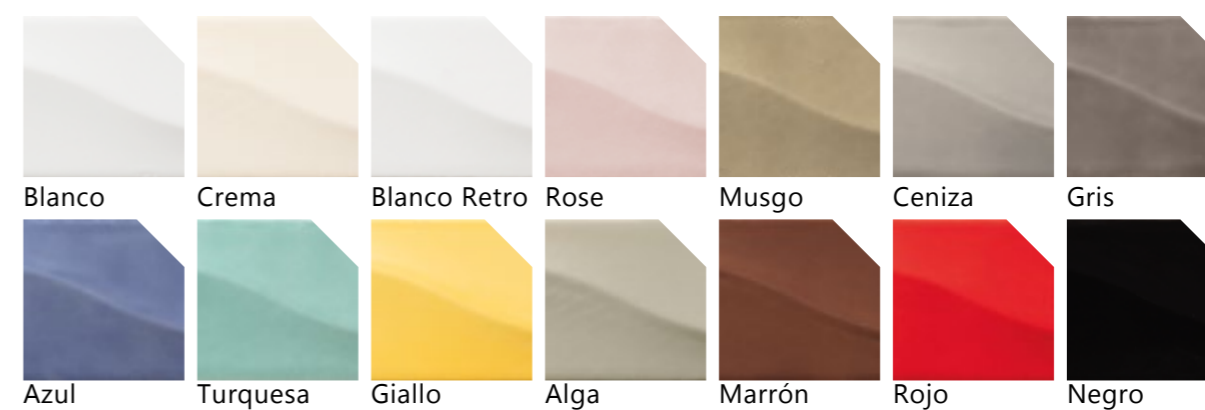

BELLINI METRO WALL TILES

PASTA BLANCA / WHITE BODY

COLORES / COLOURS

MEDIDAS Y SUPERFICIES / SIZES AND SURFACES

Brillo 7,5x30cm / Shine 2,73"x11,8"

BELLINI METRO DECOR DECORATIVE RANGE

PASTA BLANCA / WHITE BODY

COLORES / COLOURS

MEDIDAS Y SUPERFICIES / SIZES AND SURFACES

Brillo 7,5x30cm / Shine 2,73"x11,8"

BELLINI PIPELINE DECORATIVE RANGE

PASTA BLANCA / WHITE BODY

COLORES / COLOURS

MEDIDAS Y SUPERFICIES / SIZES AND SURFACES

Ceniza

Gris

Azul

Turquesa

Giallo

Alga

Marrón

Rojo