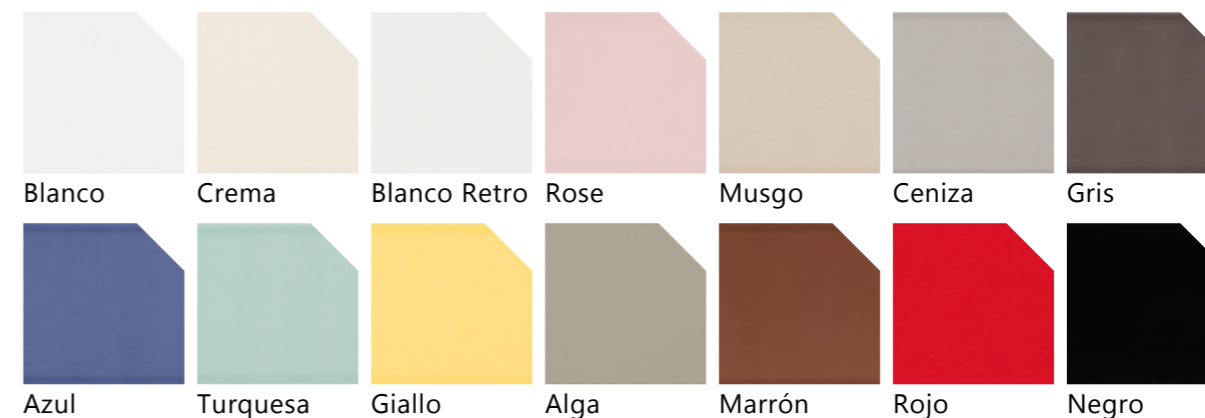

BELLINI METRO WALL TILES

PASTA BLANCA / WHITE BODY

COLORES / COLOURS

MEDIDAS Y SUPERFICIES / SIZES AND SURFACES

Brillo 7,5x30cm / Shine 2,73"x11,8"

BELLINI METRO DECOR DECORATIVE RANGE

PASTA BLANCA / WHITE BODY

COLORES / COLOURS

MEDIDAS Y SUPERFICIES / SIZES AND SURFACES

Brillo 7,5x30cm / Shine 2,73"x11,8"

BELLINI PIPELINE DECORATIVE RANGE

PASTA BLANCA / WHITE BODY

COLORES / COLOURS

MEDIDAS Y SUPERFICIES / SIZES AND SURFACES

Ceniza

Gris

Azul

Turquesa

Giallo

Alga

Marrón

Rojo