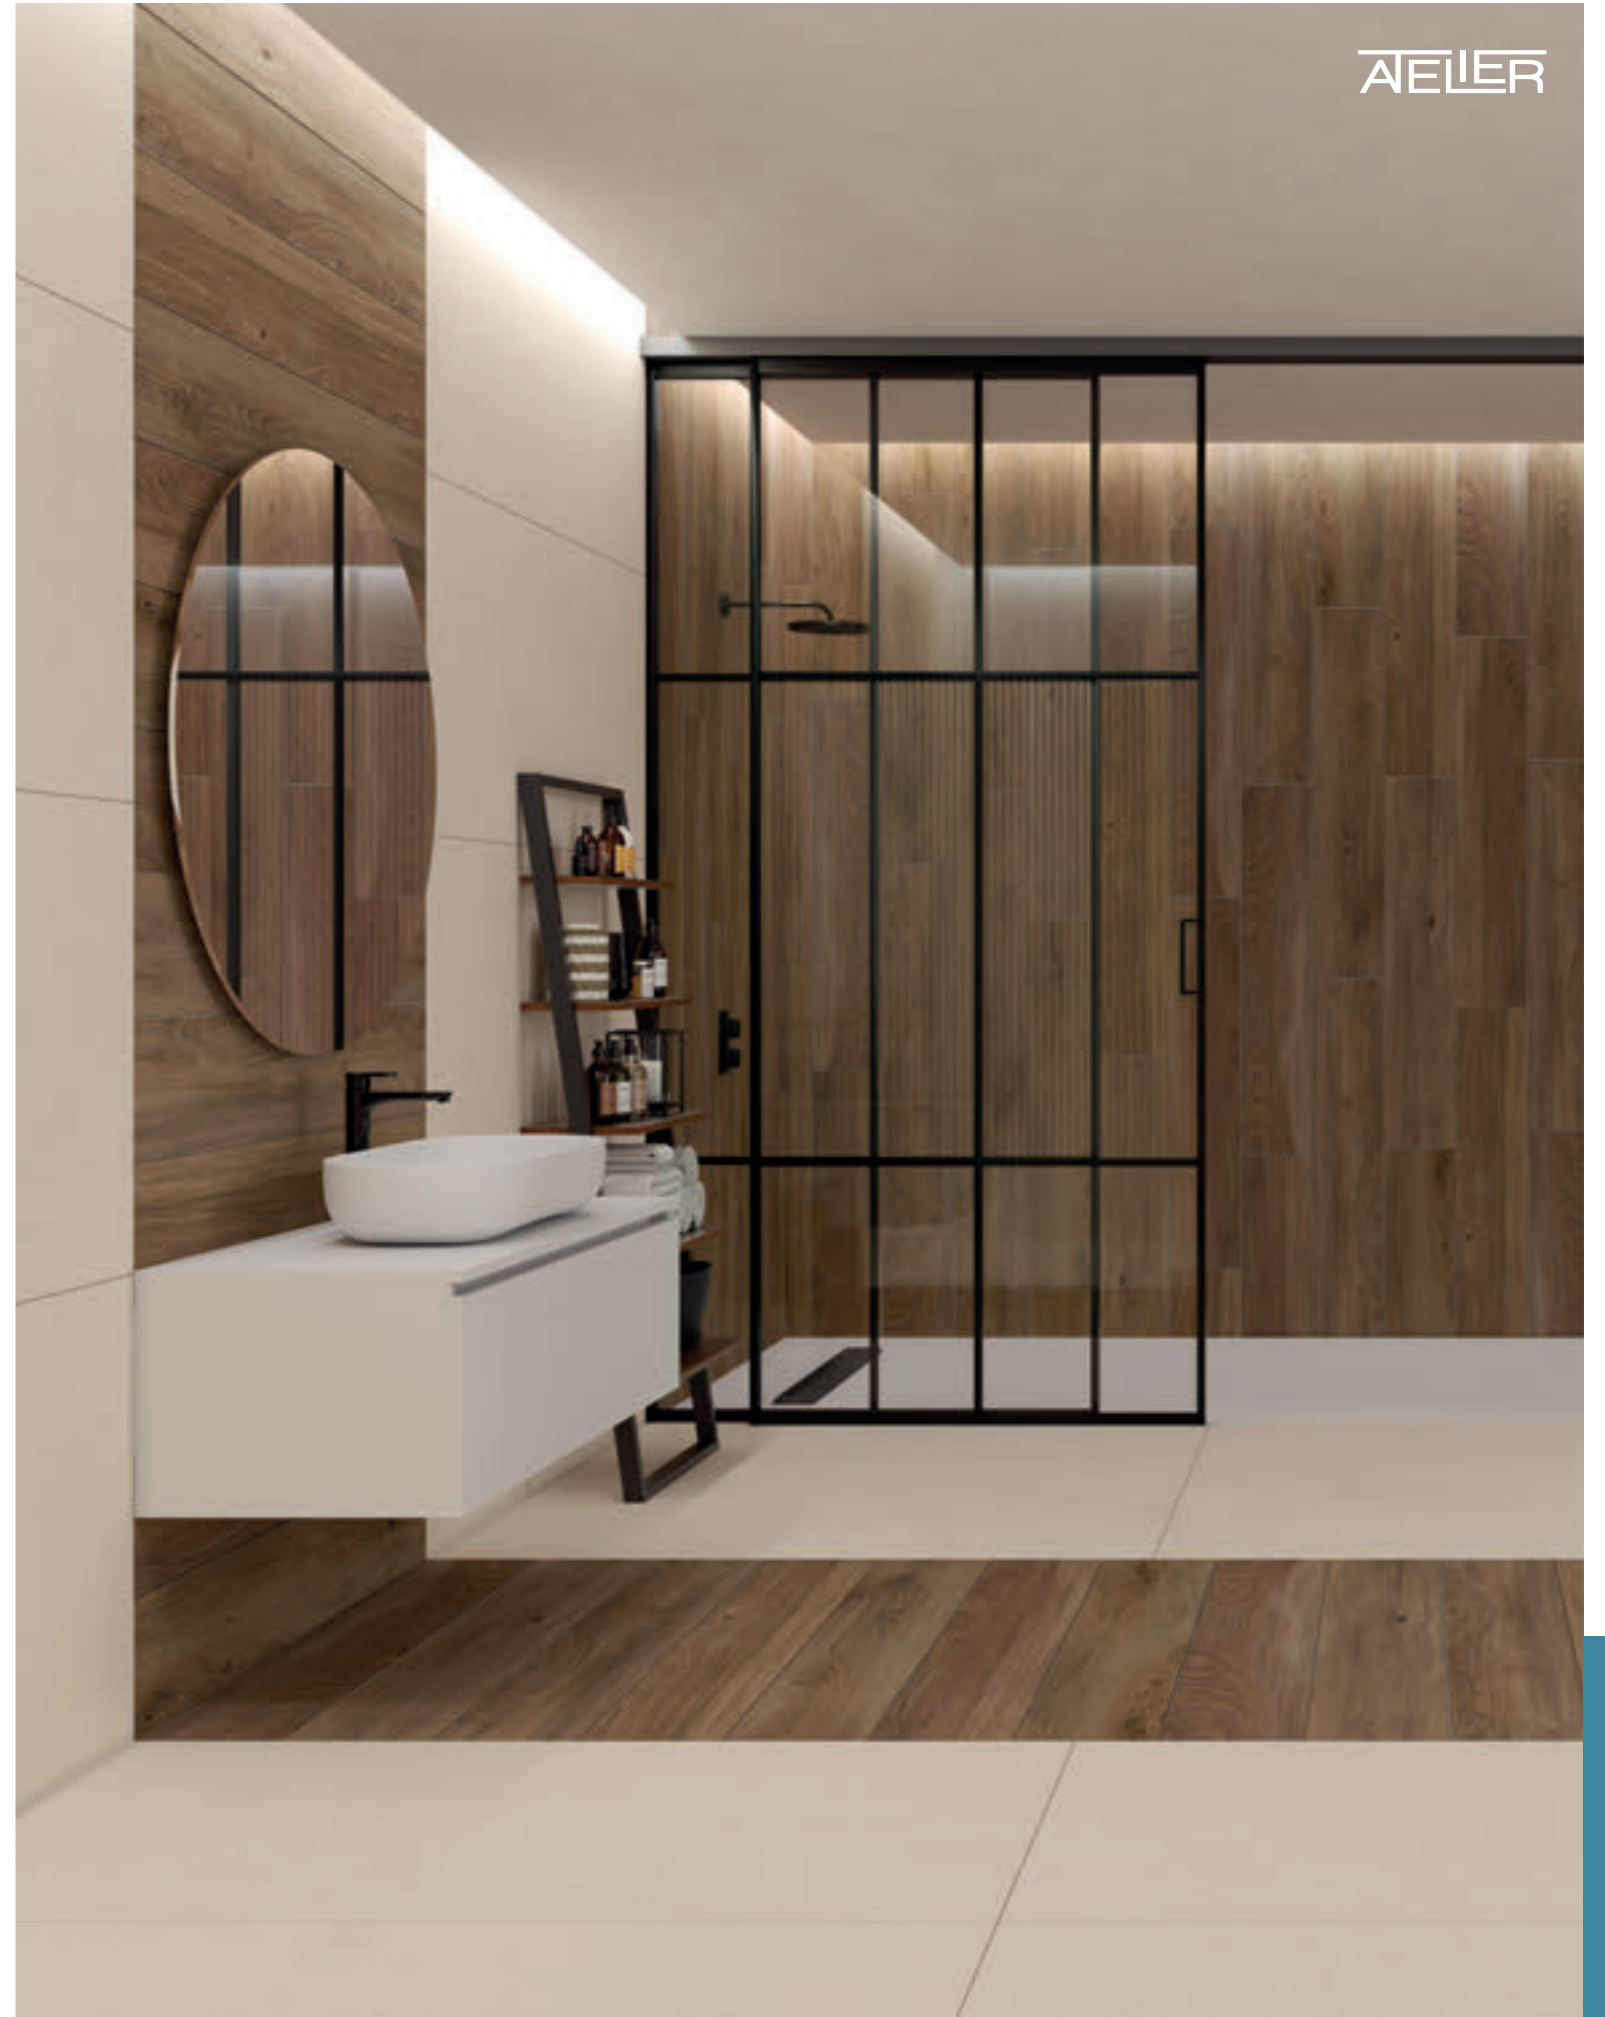

Wall tile Berna Umber 23x120. Floor tile Cosmopolita White 75x150.