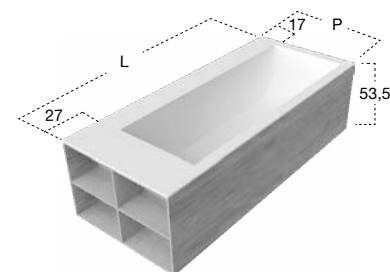

Art. BIBLIO44

Peso vasca: 135 kg.

Capacità: 288 L.

Art. BIBLIO45

Peso vasca: 152 kg.

Capacità: 362 L.

Rectangular Corian bathtub with back rim for tap mounting and right or left side open shelves, covered on 4 sides with plywood panels veneered with wood essence complete with regulating feet and drain with pressure plug.

Art. BIBLIO44

Weight: 135 kg.

Capacity: 288 L.

Art. BIBLIO45

Weight: 152 kg.

Capacity: 362 L.

art. BRIDGE

H	P	L	art.
53,5	100	200	BIBLIO103