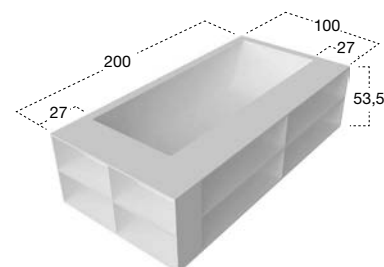

Art. BIBLIO44

Peso vasca: 135 kg.

Capacità: 288 L.

Art. BIBLIO45

Peso vasca: 152 kg.

Capacità: 362 L.

Rectangular Corian bathtub with back rim for tap mounting and right or left side open shelves, covered on 4 sides with plywood panels veneered with wood essence complete with regulating feet and drain with pressure plug.

Art. BIBLIO44

Weight: 135 kg.

Capacity: 288 L.

Art. BIBLIO45

Weight: 152 kg.

Capacity: 362 L.

art. BRIDGE

H	P	L	art.
53,5	100	200	BIBLIO103

Vasca da bagno rettangolare in Corian con vani a giorno frontali e laterali, completa di piedini regolabili e piletta con scarico a pressione klik-clak.

Peso vasca: 121 kg.

Capacità: 362 L.

Rectangular Corian bathtub with front and lateral open shelves, complete with regulating feet and drain with pressure plug.