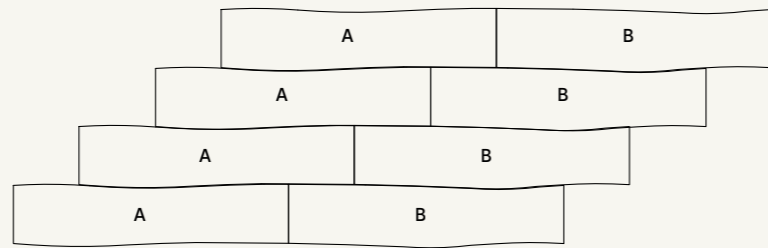

DRUNK

Walnut Tobacco
Walnut Cinnamon

25x120cm
10"x48"
nat