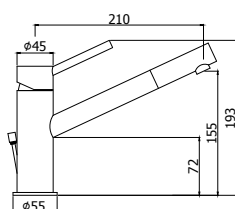

Miscelatore lavabo con prolunga 100 mm
 Wash basin mixer with extension 100 mm

⊙ **BI 081-085CR**

Miscelatore lavabo canna lunga con/senza scarico
 Wash basin mixer with/without pop up waste long spout

⊙ **BI 081CR93**