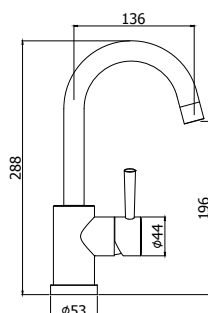

Miscelatore lavabo con prolunga 100 mm
 Wash basin mixer with extension 100 mm

⊙ **BI 081-085CR**

Miscelatore lavabo canna lunga con/senza scarico
 Wash basin mixer with/without pop up waste long spout

⊙ **BI 081CR93**

Miscelatore lavabo canna lunga con prolunga 100 mm
 Wash basin mixer long spout with extension 100 mm

⊙ **BI 078-077CR**

Miscelatore lavabo canna orientabile con/senza scarico
 Wash basin mixer with swivel spout with/without pop up waste