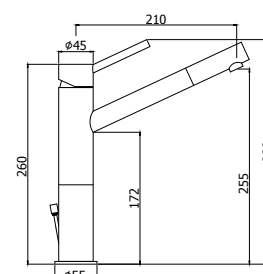

Miscelatore lavabo con prolunga 100 mm
 Wash basin mixer with extension 100 mm

⊙ **BI 081-085CR**

Miscelatore lavabo canna lunga con/senza scarico
 Wash basin mixer with/without pop up waste long spout

⊙ **BI 081CR93**