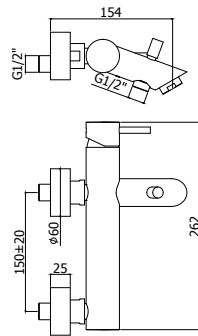

Miscelatore lavabo con prolunga 100 mm
 Wash basin mixer with extension 100 mm

⊙ **BI 081-085CR**

Miscelatore lavabo canna lunga con/senza scarico
 Wash basin mixer with/without pop up waste long spout

⊙ **BI 081CR93**

Miscelatore lavabo canna lunga con prolunga 100 mm
 Wash basin mixer long spout with extension 100 mm

⊙ **BI 078-077CR**

Miscelatore lavabo canna orientabile con/senza scarico
 Wash basin mixer with swivel spout with/without pop up waste

⊙ **BI 138-137CR**

Miscelatore bidet canna orientabile con/senza scarico
 Bidet mixer with swivel spout with/without pop up waste

⊙ **BI 022L-023LCR**

Miscelatore vasca/doccia con/*senza* set doccia
Bath/shower mixer with/*without* shower set