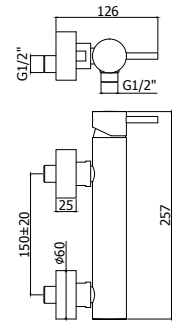

Miscelatore lavabo con prolunga 100 mm
 Wash basin mixer with extension 100 mm

⊙ **BI 081-085CR**

Miscelatore lavabo canna lunga con/senza scarico
 Wash basin mixer with/without pop up waste long spout

⊙ **BI 081CR93**

Miscelatore lavabo canna lunga con prolunga 100 mm
 Wash basin mixer long spout with extension 100 mm

⊙ **BI 078-077CR**

Miscelatore lavabo canna orientabile con/senza scarico
 Wash basin mixer with swivel spout with/without pop up waste

⊙ **BI 138-137CR**

Miscelatore bidet canna orientabile con/senza scarico
 Bidet mixer with swivel spout with/without pop up waste

⊙ **BI 022L-023LCR**

Miscelatore vasca/doccia con/*senza* set doccia
Bath/shower mixer with/*without* shower set