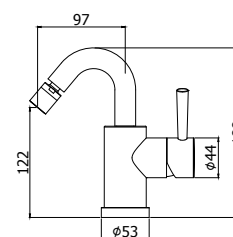

Miscelatore lavabo con prolunga 100 mm
 Wash basin mixer with extension 100 mm

⊙ **BI 081-085CR**

Miscelatore lavabo canna lunga con/senza scarico
 Wash basin mixer with/without pop up waste long spout

⊙ **BI 081CR93**

Miscelatore lavabo canna lunga con prolunga 100 mm
 Wash basin mixer long spout with extension 100 mm

⊙ **BI 078-077CR**

Miscelatore lavabo canna orientabile con/senza scarico
 Wash basin mixer with swivel spout with/without pop up waste

⊙ **BI 138-137CR**

Miscelatore bidet canna orientabile con/senza scarico
 Bidet mixer with swivel spout with/without pop up waste

⊙ **BI 022L-023LCR**

Miscelatore vasca/doccia con/*senza* set doccia
Bath/shower mixer with/*without* shower set