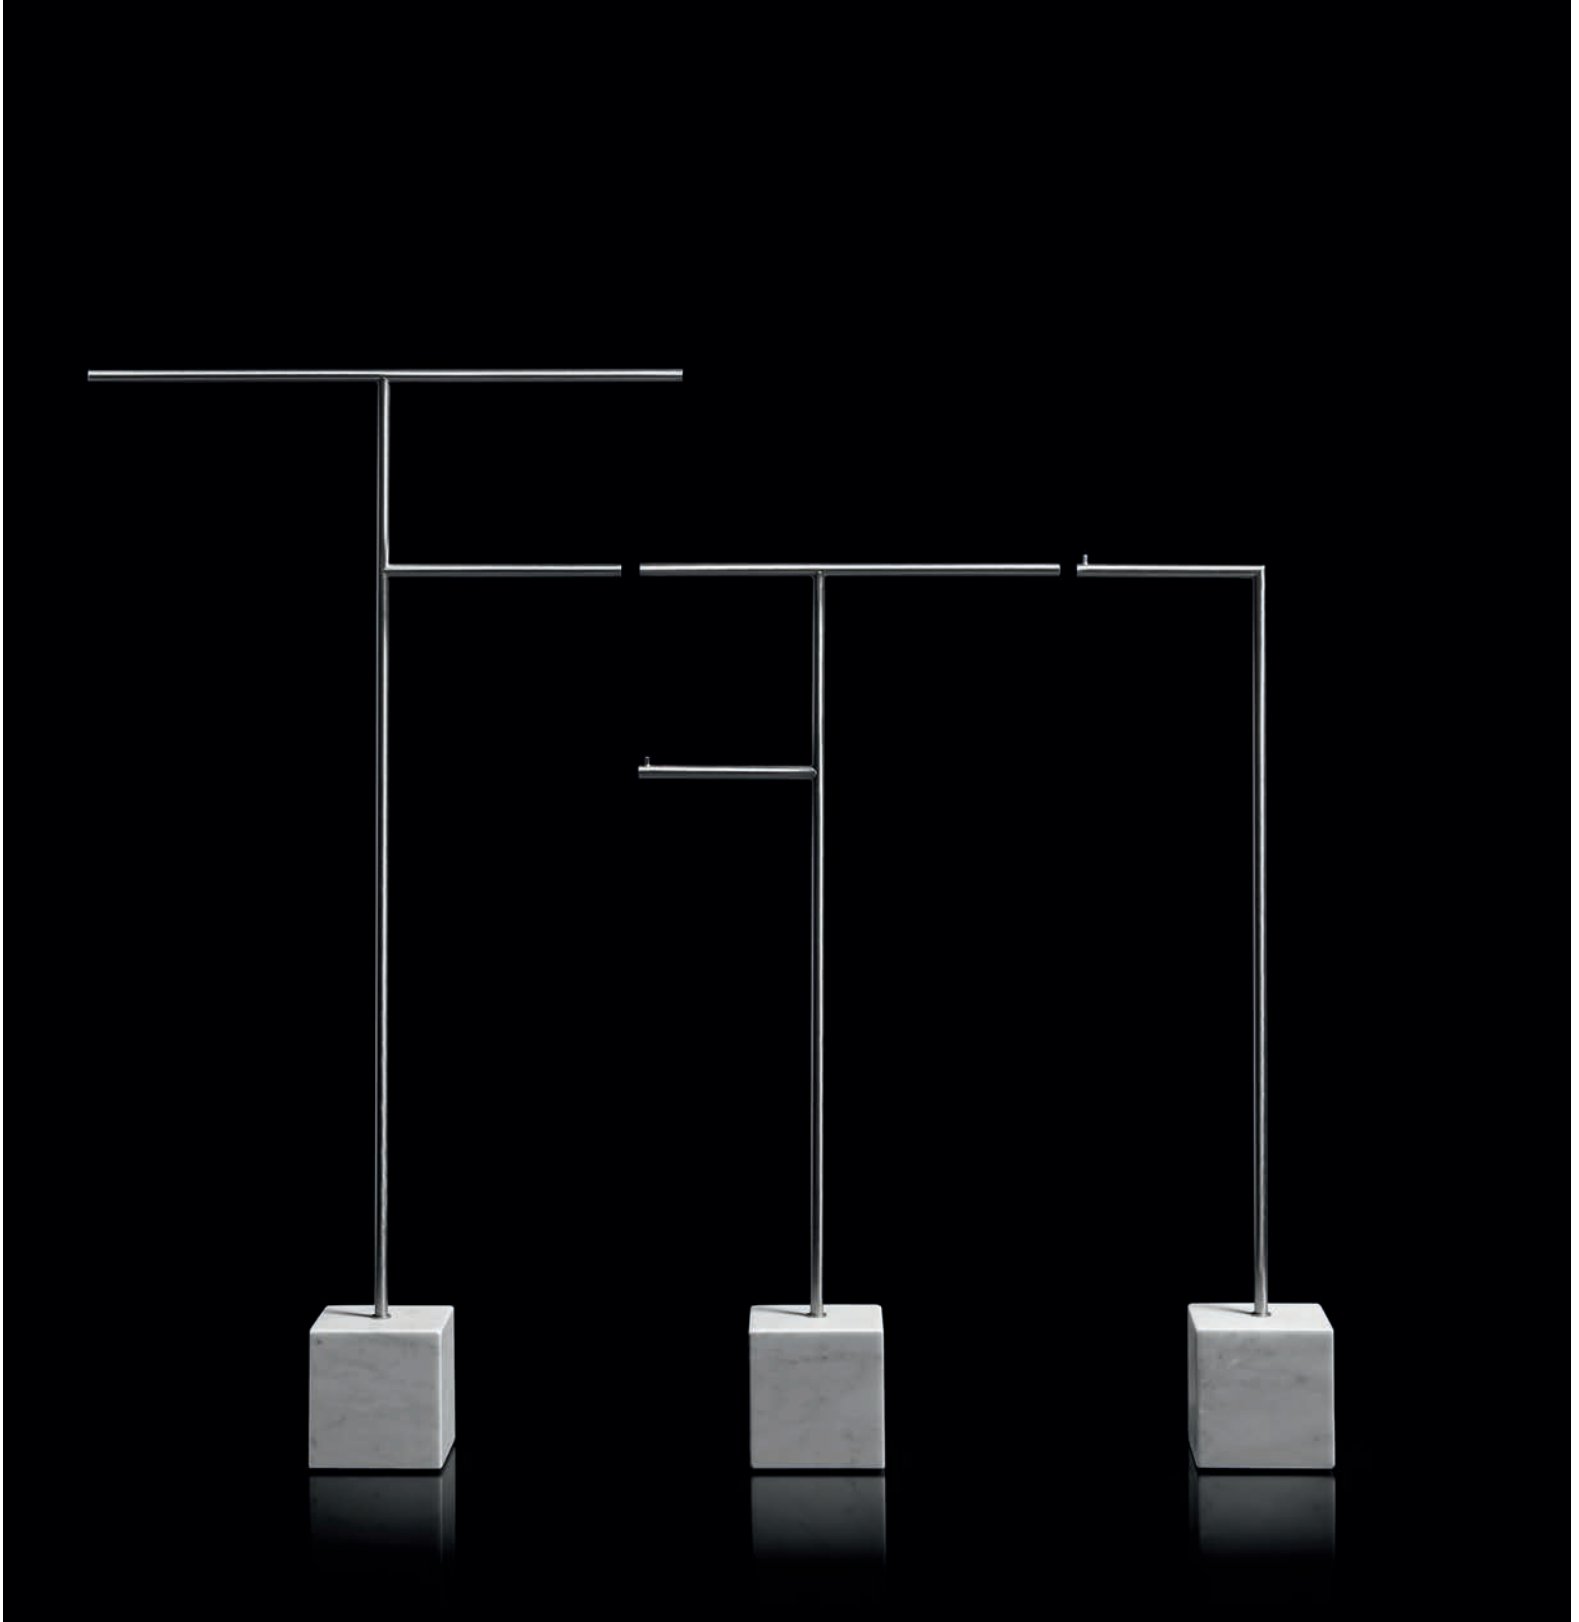

COMPLEMENTI - ACCESSORI
FURNISHINGS - ACCESSORIES