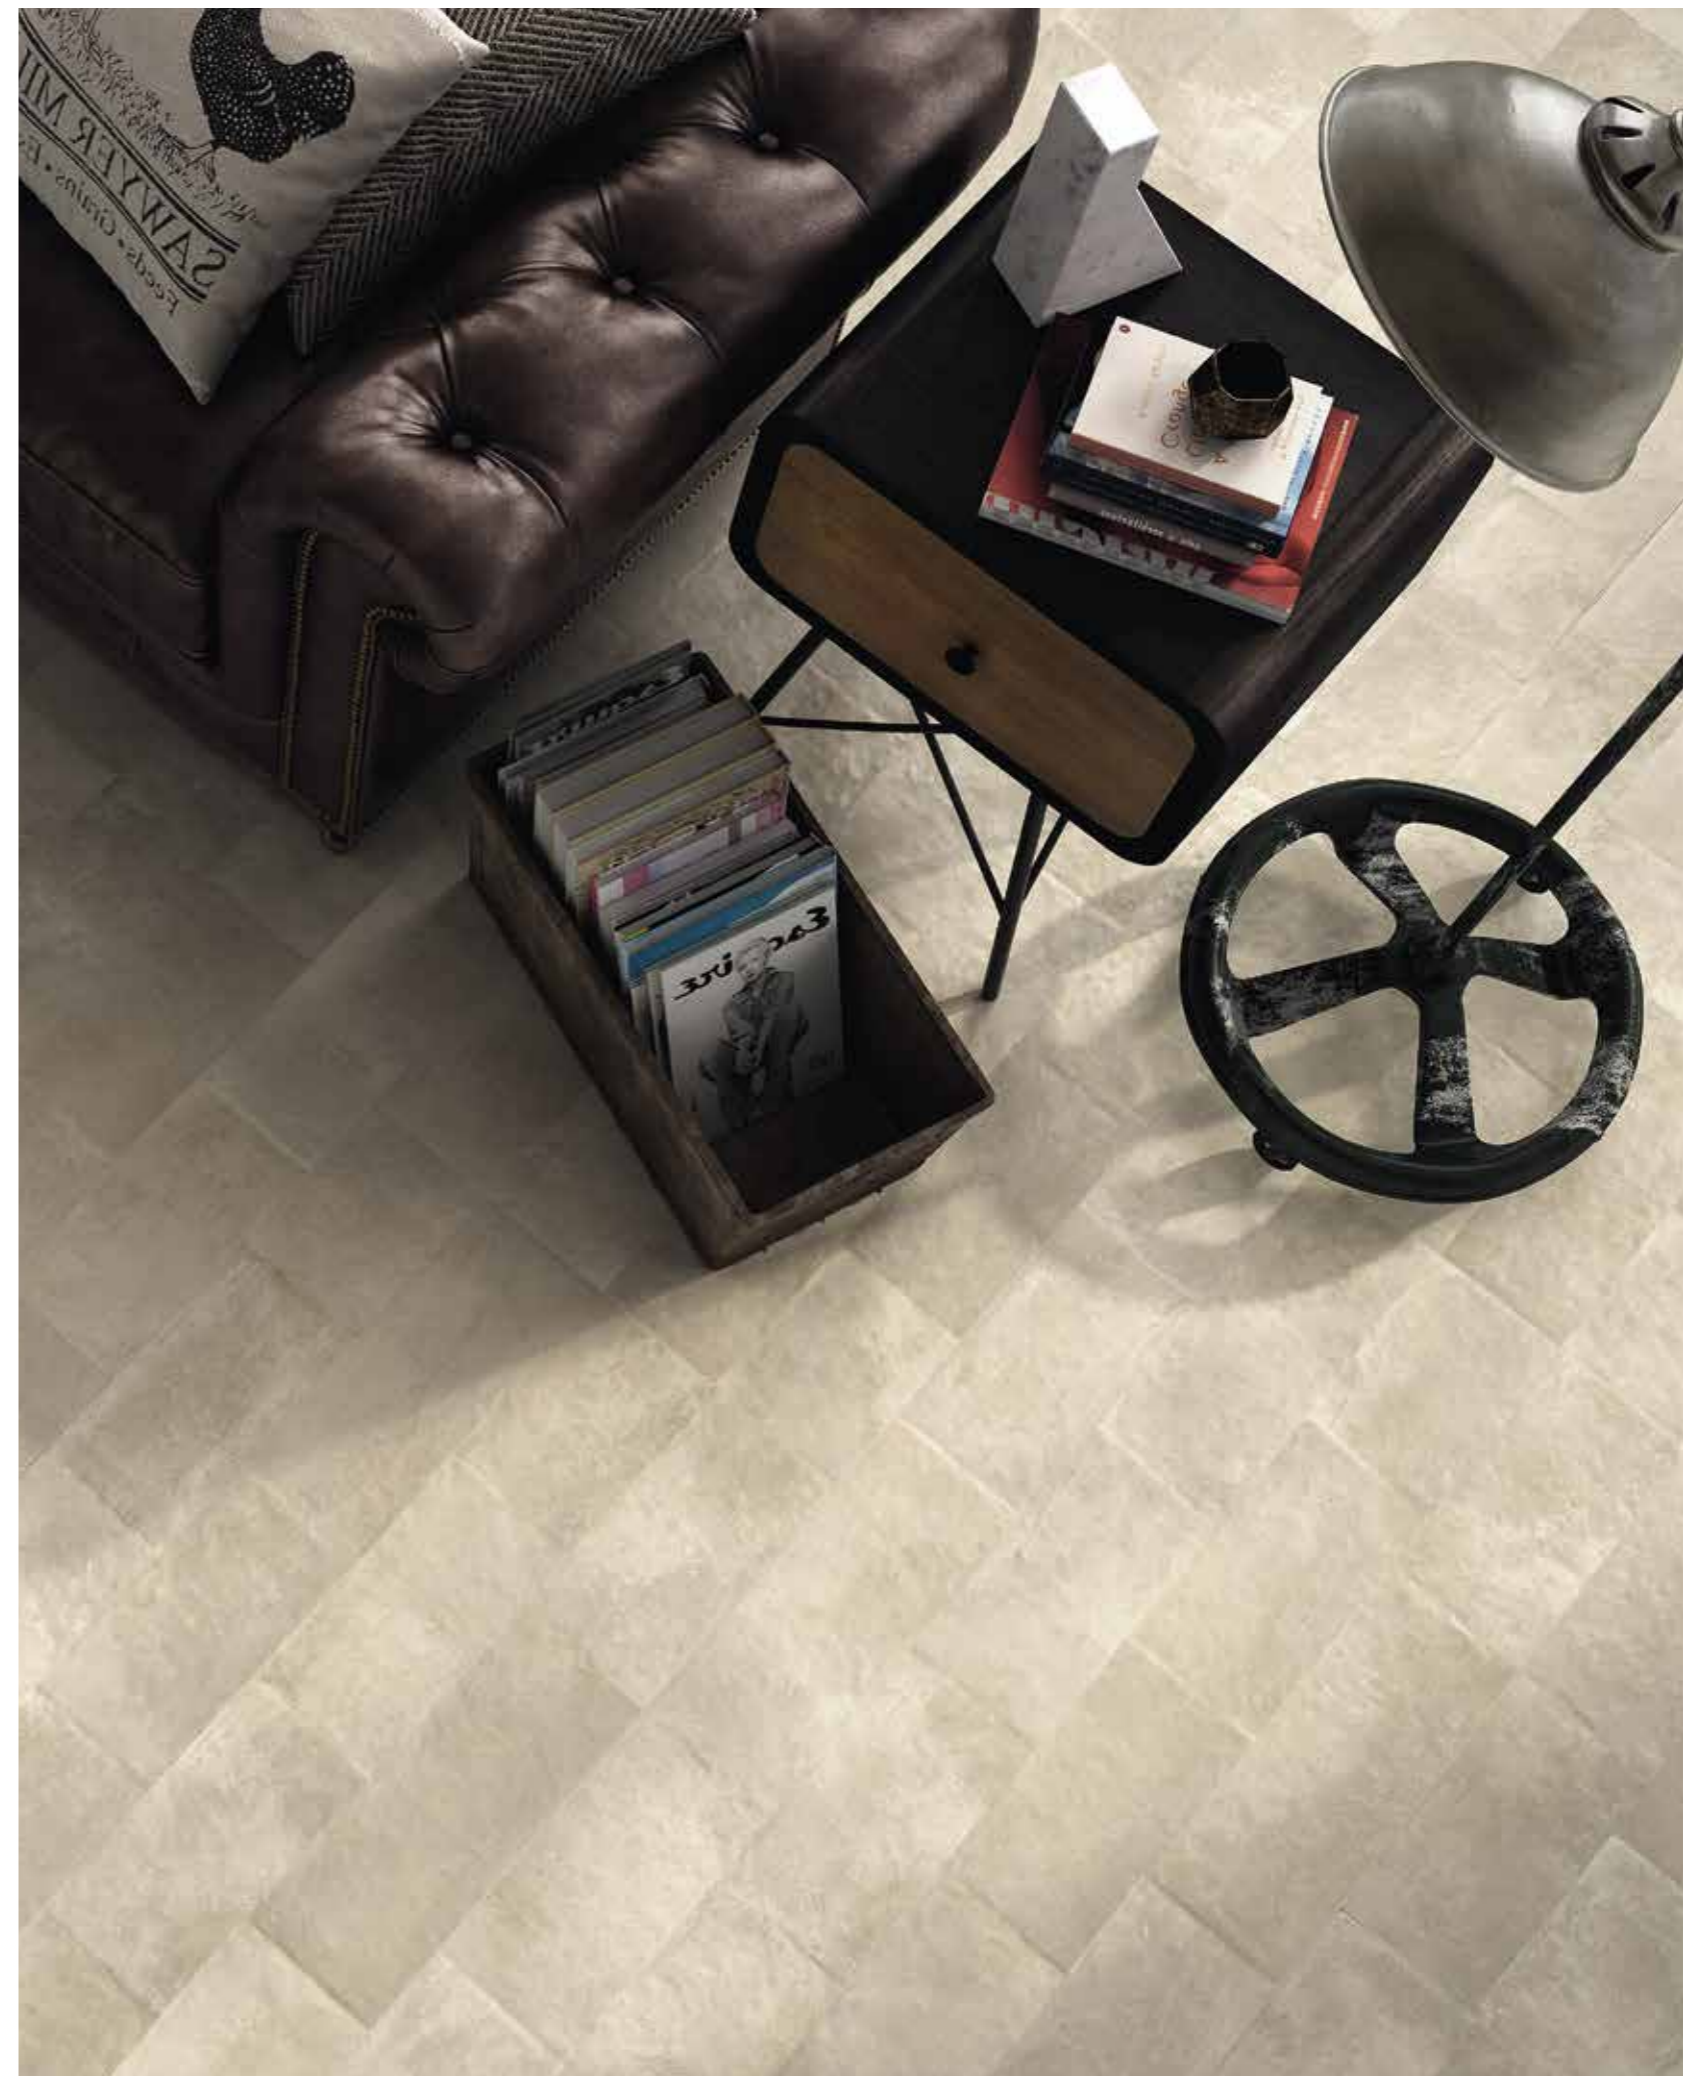

CAN5KS

SLATE NATURAL MT

CAN5KS

MATRICE WARM MT

CAN5KS

COTTO NATURAL MT

CAN5KS

LIFE IS CO · BLOCS MATRICE WARM MT 60X120CM · 24"X47"