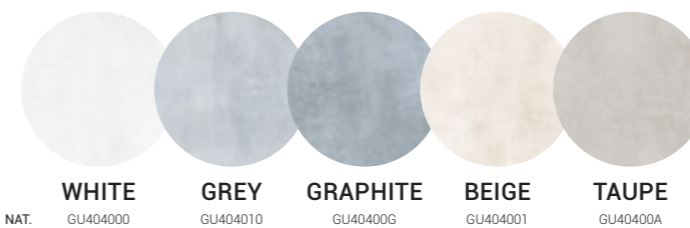

BOOKS 30x30

RECTIFIED WHITE BODY AND PORCELAIN TILES

ALIZA PORCELAIN

COLOURS COLORES

FINISHES ACABADOS

ARC PORCELAIN

COLOURS COLORES

FINISHES ACABADOS

RHAPSODY WHITE BODY

COLOURS COLORES

FINISHES ACABADOS

ZEN PORCELAIN

COLOURS COLORES

FINISHES ACABADOS

BOOKS
30X30

BOOKS 30x30