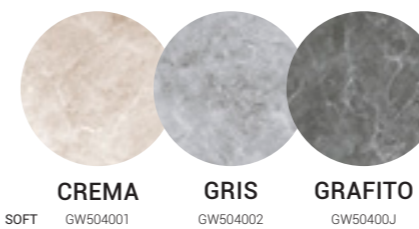

BOOKS 30x30

RECTIFIED WHITE BODY AND PORCELAIN TILES

ALIZA PORCELAIN

COLOURS COLORES

FINISHES ACABADOS

ARC PORCELAIN

COLOURS COLORES

FINISHES ACABADOS

RHAPSODY WHITE BODY

COLOURS COLORES

FINISHES ACABADOS

ZEN PORCELAIN

COLOURS COLORES

FINISHES ACABADOS

BOOKS
30X30

BOOKS 30x30