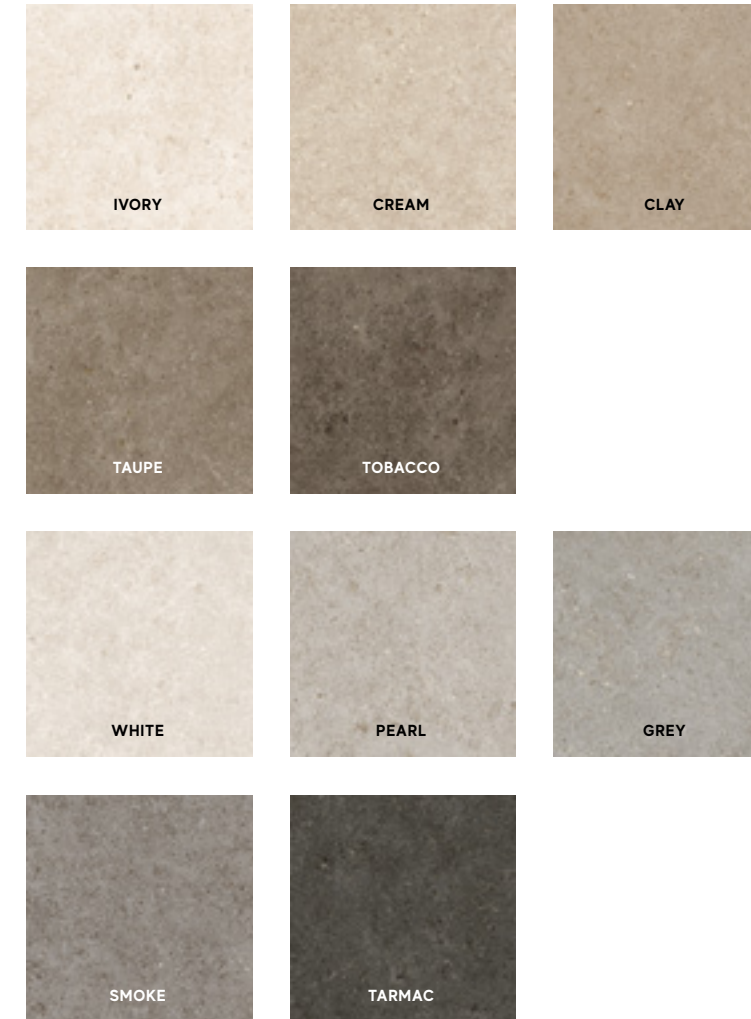

Boost Stone

DOWNLOAD >
CATALOG &
IMAGE GALLERY

ENJOY THE
VIDEO

© Ceramiche Atlas Concorde

© Ceramiche Atlas Concorde

© Ceramiche Atlas Concorde

Porcelain Tiles

COLOURED BODY PORCELAIN TILES - RECTIFIED MONOCALIBER