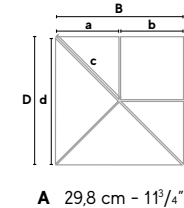

INDEX

PRODUCT
FINDER

SURFACE
RANGE

COMPANY

COLLECTIONS

- 3D WALL
- CONCRETE & RESIN LOOK
- METAL LOOK
- MARBLE LOOK
- STONE LOOK
- WOOD LOOK

LARGE SIZES

TECHNICAL
SPECIFICATIONS