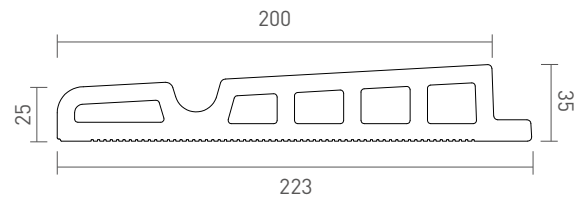

BORA

BASIC SYSTEM PIECES SISTEMA BÁSICO DE PIEZAS

BORA EDGE
BORDE BORA
BPBO 0000 20x50

GRATE SUPPORT
SOPORTE P/REJILLA
BSCA 0000 18x50

AVAILABLE COLORS COLORES DISPONIBLES

Stromboli LIGHT

Stromboli CREAM

Stromboli SILVER

Crosscut PETRA

Crosscut CLOUD

CURVED SOLUTION SOLUCIÓN CURVA

CORNER SOLUTION SOLUCIÓN ESQUINA

BORA CURVED POOL EDGE

BORDE CURVO BORA

- ① BPBO RI00
- ② BPBO RE00

Can be used with drain grates RJ67 and RJ55
Compatible con las rejillas RJ67 y RJ55

CANARIAS CURVED GRATE SUPPORT

SOPORTE CURVO CANARIAS PARA REJILLA

- ③ BSCA EE00
- ④ BSCA EI00

Can be used with drain grates RJ67 and RJ55
Compatible con las rejillas RJ67 y RJ55

BORA EDGE CORNER PACK (2pcs)