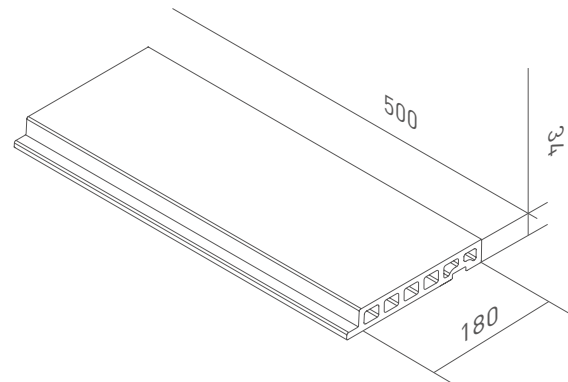

BORA

BASIC SYSTEM PIECES SISTEMA BÁSICO DE PIEZAS

BORA EDGE
BORDE BORA
BPBO 0000 20x50

GRATE SUPPORT
SOPORTE P/REJILLA
BSCA 0000 18x50

AVAILABLE COLORS COLORES DISPONIBLES

Stromboli LIGHT

Stromboli CREAM

Stromboli SILVER

Crosscut PETRA

Crosscut CLOUD

CURVED SOLUTION SOLUCIÓN CURVA

CORNER SOLUTION SOLUCIÓN ESQUINA

BORA CURVED POOL EDGE

BORDE CURVO BORA

- ① BPBO RI00
- ② BPBO RE00

Can be used with drain grates RJ67 and RJ55
Compatible con las rejillas RJ67 y RJ55

CANARIAS CURVED GRATE SUPPORT

SOPORTE CURVO CANARIAS PARA REJILLA

- ③ BSCA EE00
- ④ BSCA EI00

Can be used with drain grates RJ67 and RJ55
Compatible con las rejillas RJ67 y RJ55

BORA EDGE CORNER PACK (2pcs)