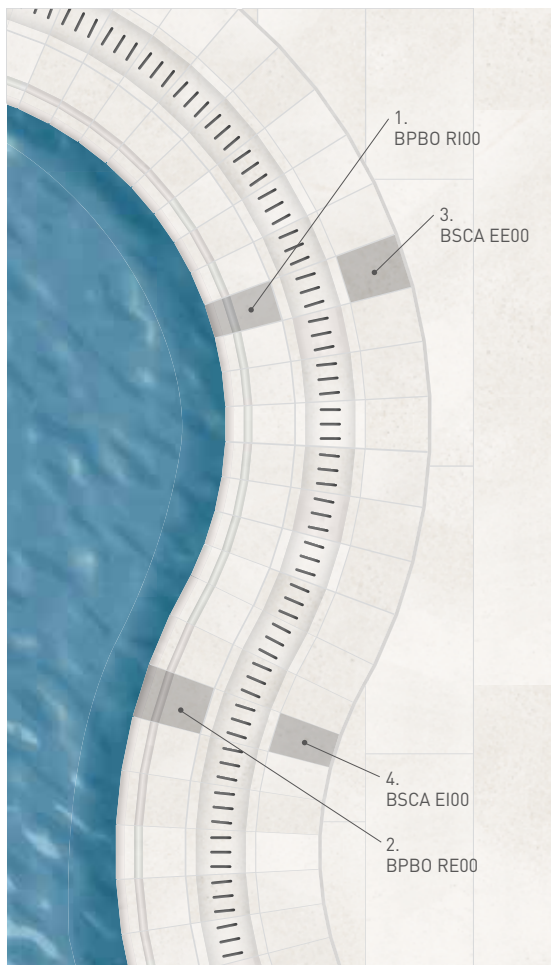

BORA

BASIC SYSTEM PIECES SISTEMA BÁSICO DE PIEZAS

BORA EDGE
BORDE BORA
BPBO 0000 20x50

GRATE SUPPORT
SOPORTE P/REJILLA
BSCA 0000 18x50

AVAILABLE COLORS COLORES DISPONIBLES

Stromboli LIGHT

Stromboli CREAM

Stromboli SILVER

Crosscut PETRA

Crosscut CLOUD

CURVED SOLUTION SOLUCIÓN CURVA

CORNER SOLUTION SOLUCIÓN ESQUINA

BORA CURVED POOL EDGE

BORDE CURVO BORA

- ① BPBO RI00
- ② BPBO RE00

Can be used with drain grates RJ67 and RJ55
Compatible con las rejillas RJ67 y RJ55

CANARIAS CURVED GRATE SUPPORT

SOPORTE CURVO CANARIAS PARA REJILLA

- ③ BSCA EE00
- ④ BSCA EI00

Can be used with drain grates RJ67 and RJ55
Compatible con las rejillas RJ67 y RJ55

BORA EDGE CORNER PACK (2pcs)

PACK ESQUINA BORDE BORA (2pcs)

- ① BPBO EI00 20x_
- ② BPBO EE00 20x_

Can be used with drain grates RJ67, RJ55 and RJ70
Compatible con las rejillas RJ67, RJ55 y RJ70

CANARIAS CORNER GRATE SUPPORT PACK (2pcs)