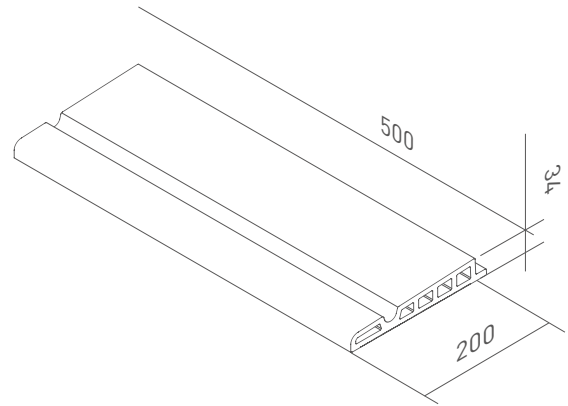

BORA

BASIC SYSTEM PIECES SISTEMA BÁSICO DE PIEZAS

BORA EDGE
BORDE BORA
BPBO 0000 20x50

GRATE SUPPORT
SOPORTE P/REJILLA
BSCA 0000 18x50

AVAILABLE COLORS COLORES DISPONIBLES

Stromboli LIGHT

Stromboli CREAM

Stromboli SILVER

Crosscut PETRA

Crosscut CLOUD

CURVED SOLUTION SOLUCIÓN CURVA

CORNER SOLUTION SOLUCIÓN ESQUINA

BORA CURVED POOL EDGE

BORDE CURVO BORA

- ① BPBO RI00
- ② BPBO RE00

Can be used with drain grates RJ67 and RJ55
Compatible con las rejillas RJ67 y RJ55

CANARIAS CURVED GRATE SUPPORT

SOPORTE CURVO CANARIAS PARA REJILLA

- ③ BSCA EE00
- ④ BSCA EI00

Can be used with drain grates RJ67 and RJ55
Compatible con las rejillas RJ67 y RJ55

BORA EDGE CORNER PACK (2pcs)