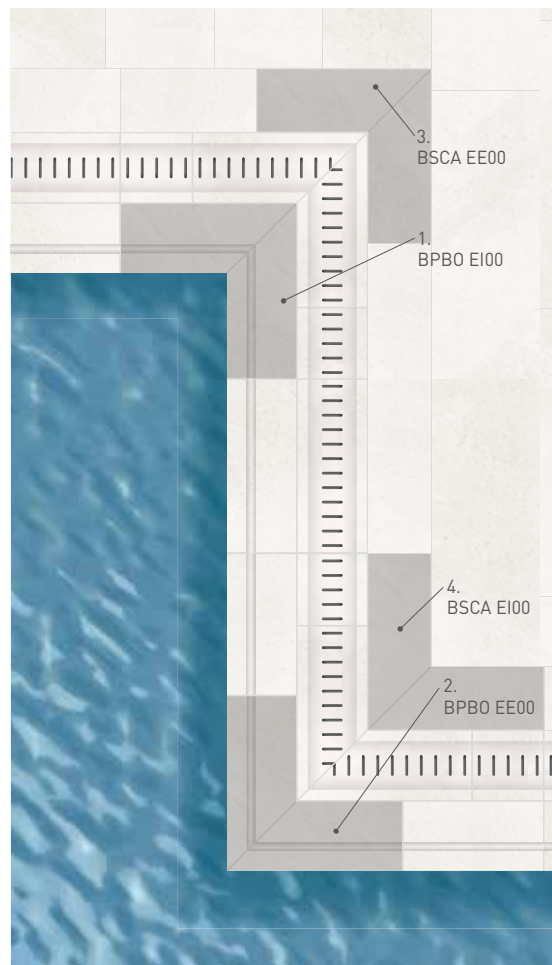

BORA

BASIC SYSTEM PIECES SISTEMA BÁSICO DE PIEZAS

BORA EDGE
BORDE BORA
BPBO 0000 20x50

GRATE SUPPORT
SOPORTE P/REJILLA
BSCA 0000 18x50

AVAILABLE COLORS COLORES DISPONIBLES

Stromboli LIGHT

Stromboli CREAM

Stromboli SILVER

Crosscut PETRA

Crosscut CLOUD

CURVED SOLUTION SOLUCIÓN CURVA

CORNER SOLUTION SOLUCIÓN ESQUINA

BORA CURVED POOL EDGE

BORDE CURVO BORA

- ① BPBO RI00
- ② BPBO RE00

Can be used with drain grates RJ67 and RJ55
Compatible con las rejillas RJ67 y RJ55

CANARIAS CURVED GRATE SUPPORT

SOPORTE CURVO CANARIAS PARA REJILLA

- ③ BSCA EE00
- ④ BSCA EI00

Can be used with drain grates RJ67 and RJ55
Compatible con las rejillas RJ67 y RJ55

BORA EDGE CORNER PACK (2pcs)