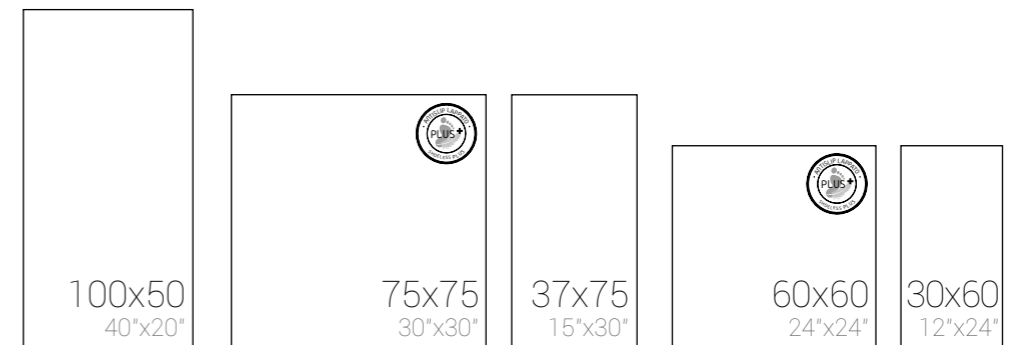

Size / Formato

Colours / Colores

WHITE

GREY

BLACK

BEIGE

BOREAL THE POWER OF BASALT

FLOOR TILE : BOREAL GREY ANTISLIP SHOELESS PLUS 75X75