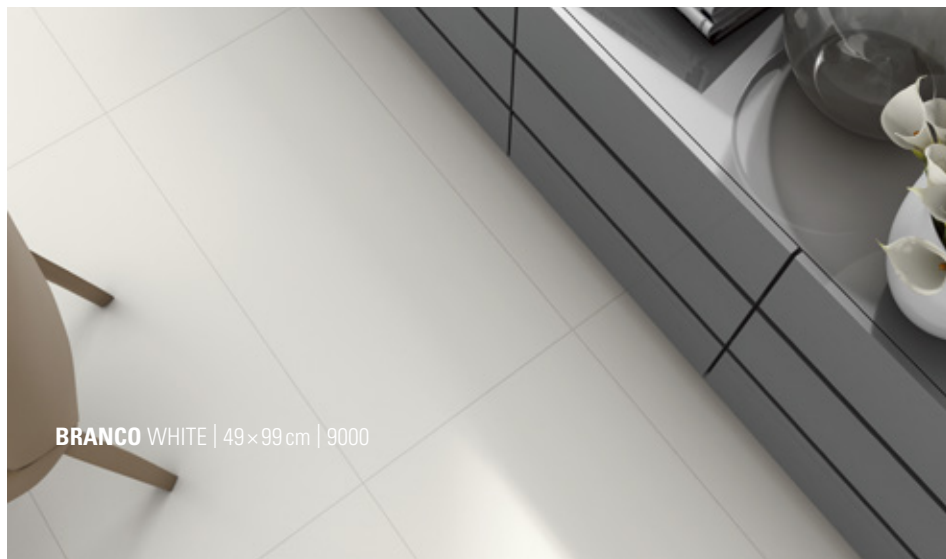

BRANCO WHITE | 49×99 cm | 9000