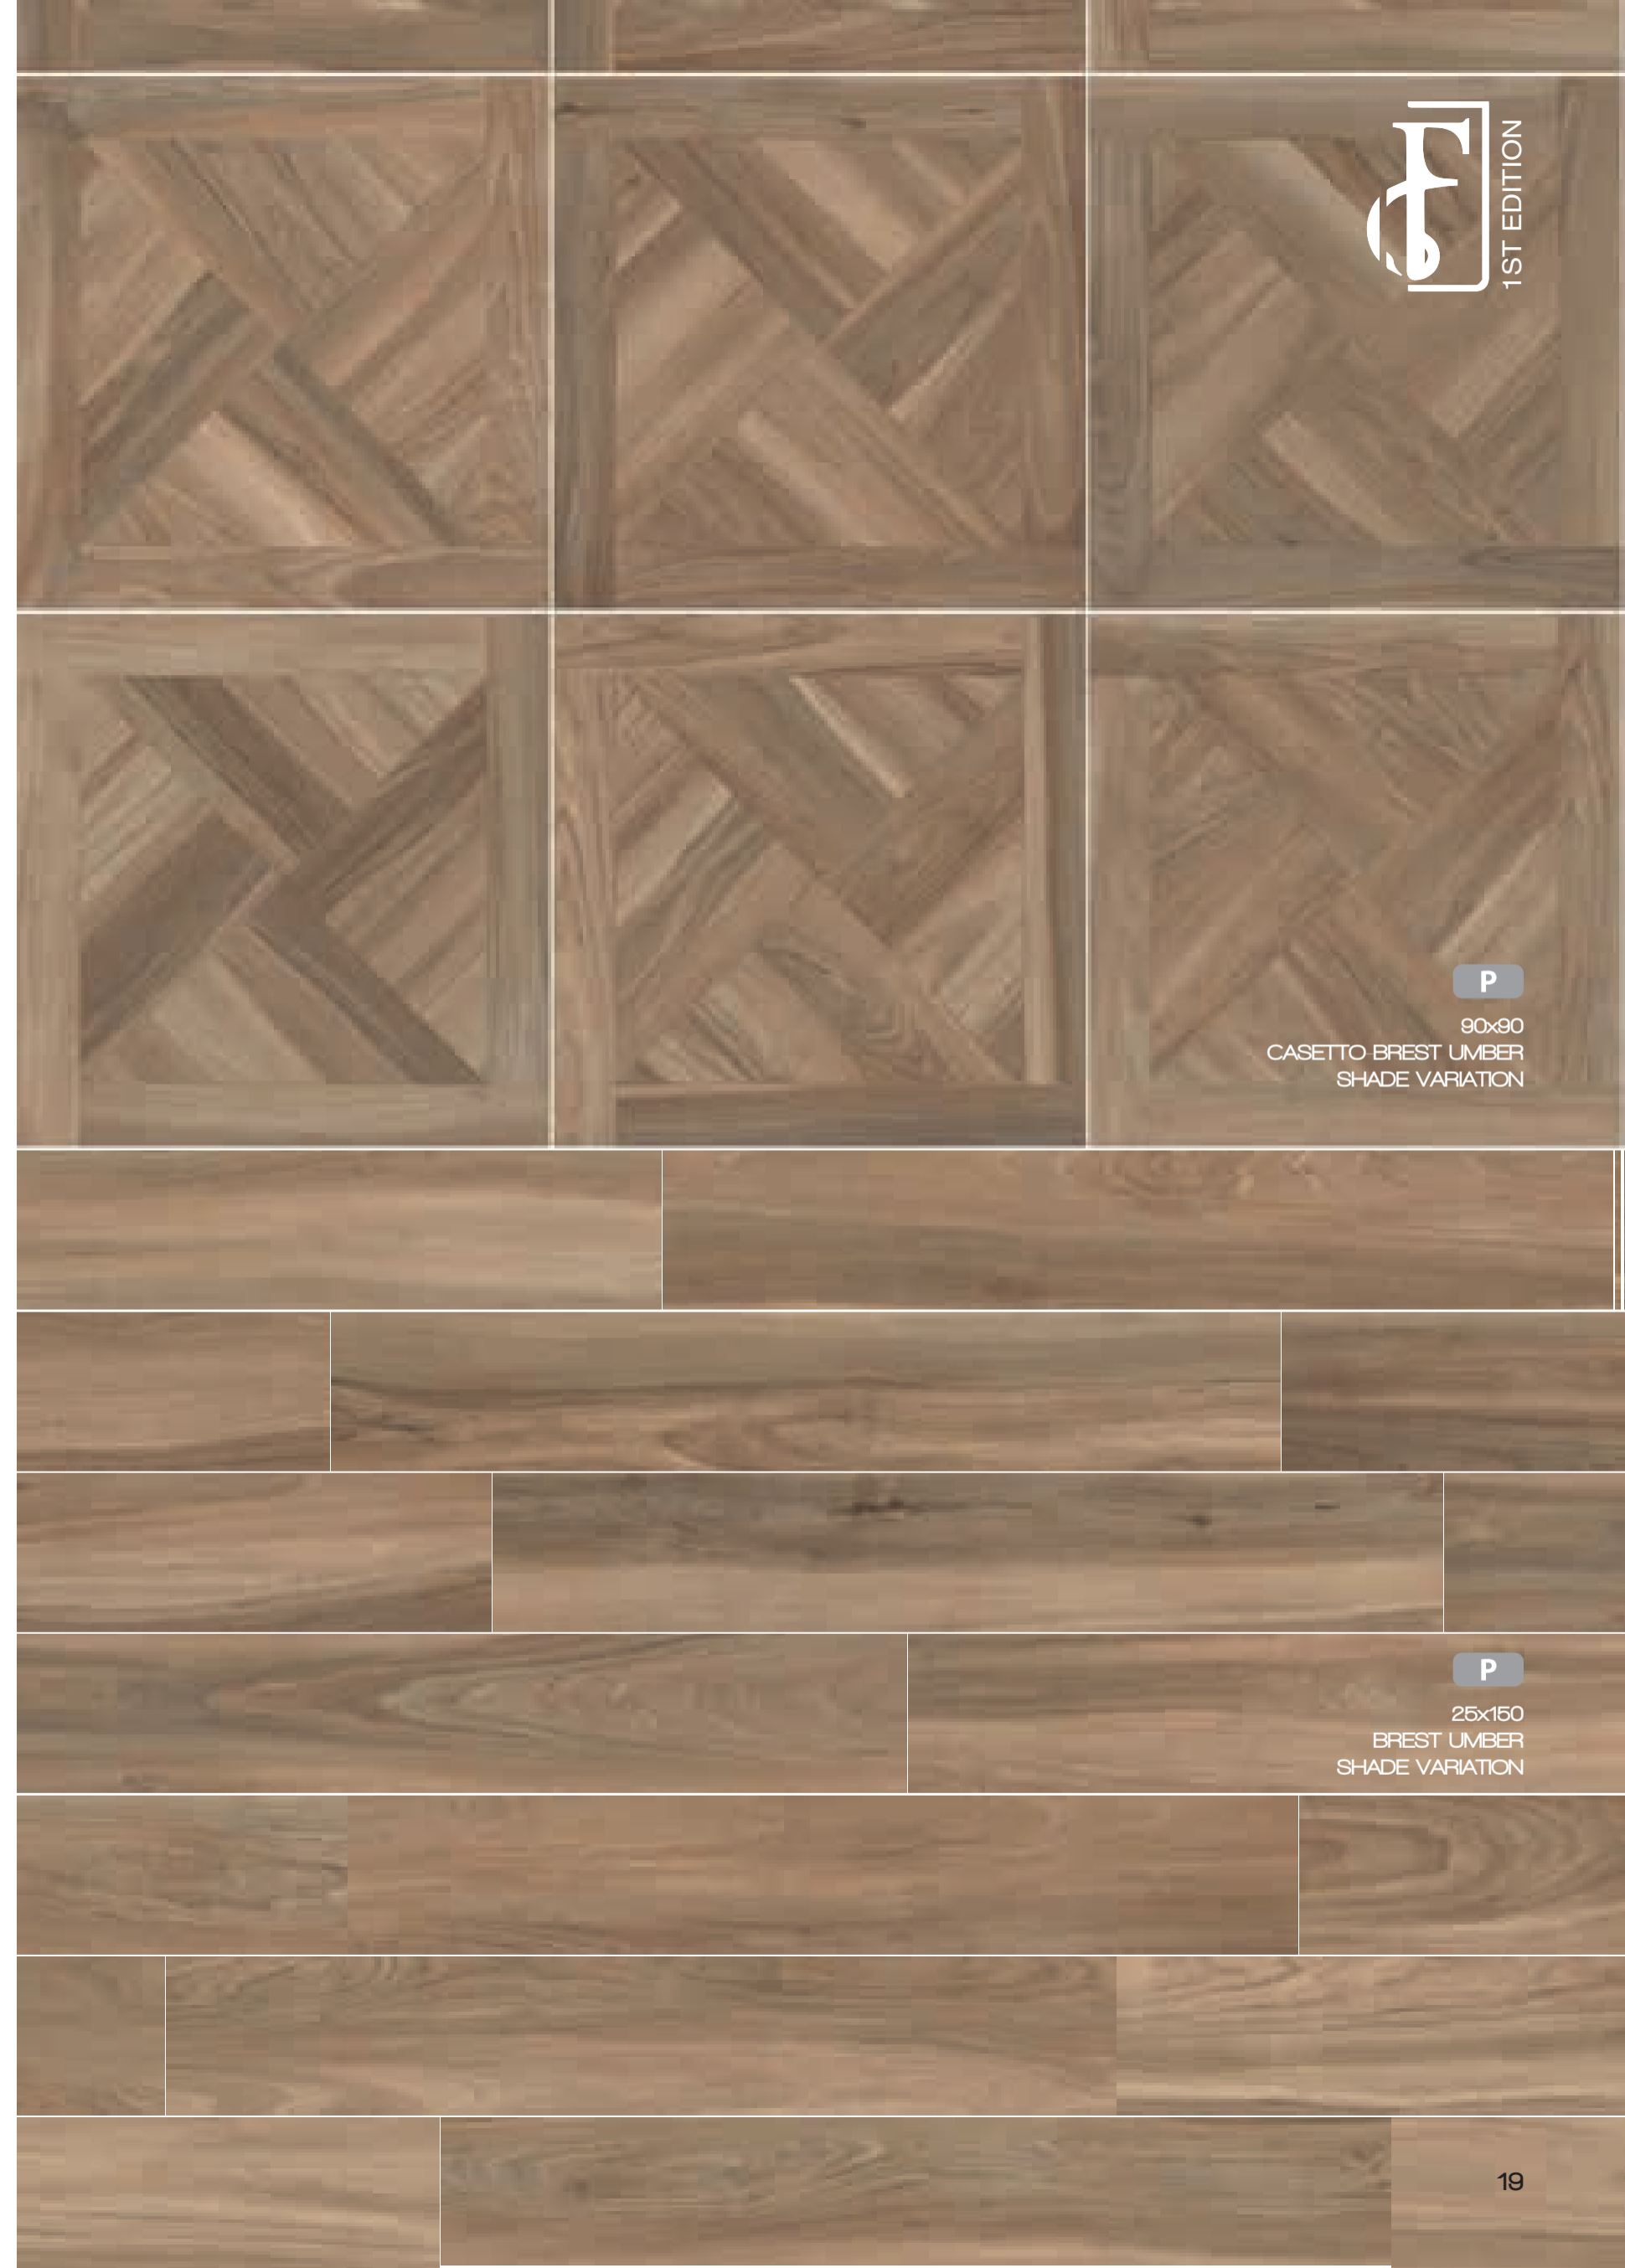

P
90x90
CASETTO-BREST UMBER
SHADE VARIATION

P
25x150
BREST UMBER
SHADE VARIATION