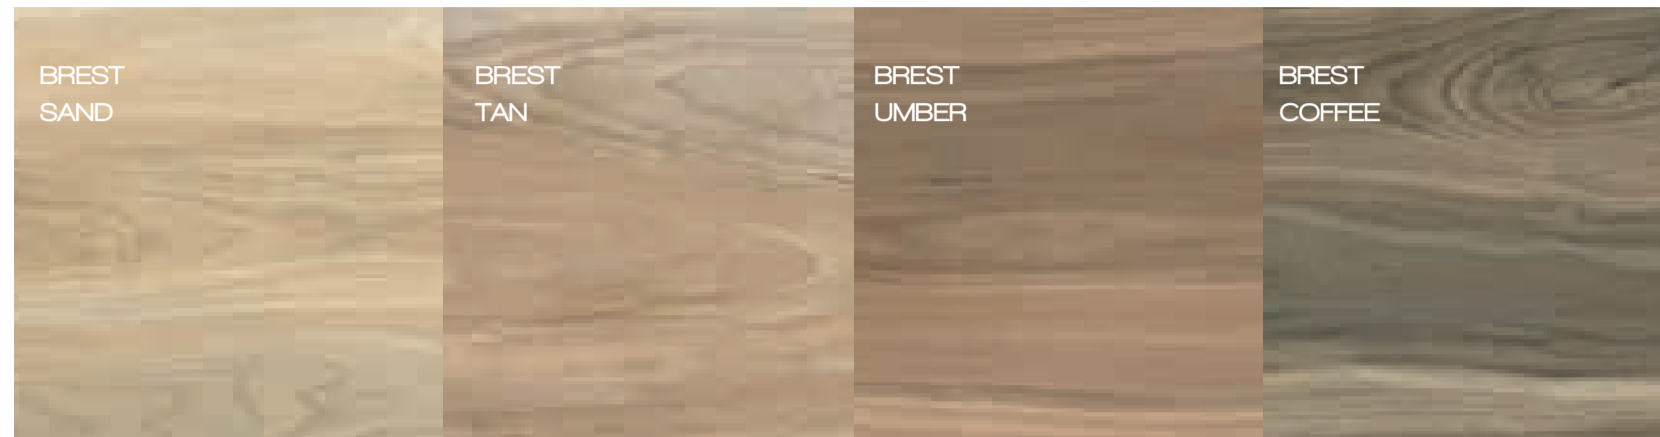

BREST

NATURAL MATT

P V3 R_c TXT

C1 / F8 NAT
Dcof > 0,42

1ST EDITION

FORMATS

BREST DESIGNS 14

25x150 10"x59"
NATURAL M 25

90x90 35"x35"
NATURAL M 24

CASETTO

CASETTO-BREST UMBER
90x90 35"x35"
NATURAL M 24