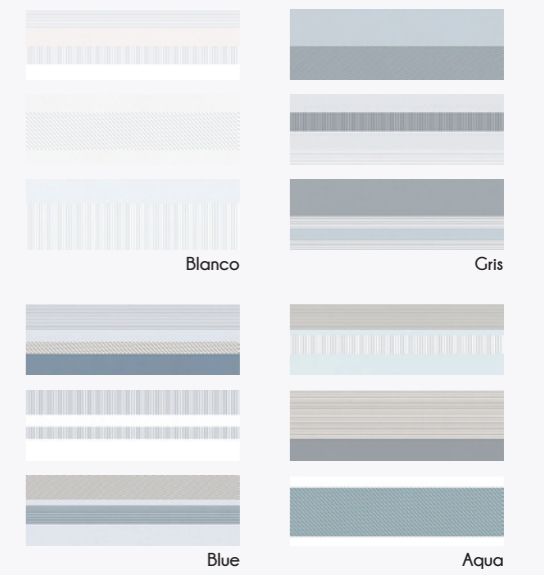

GF-20095
Brick Gradient 11x33,15 / 4,3"x13,1"

Blanco

Gris

Blue

Aqua