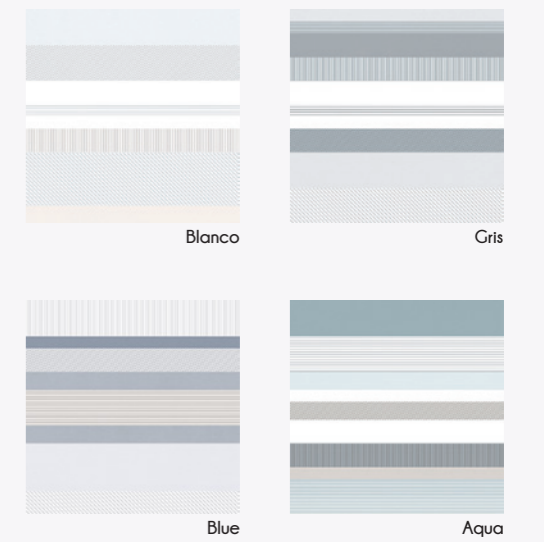

BRICK GRADIENT

#Deco_gayaforesPorcelain

Brick Gradient surge como un novedoso concepto deco en formato brick, con aspiración creativa y un notable potencial decorativo. En consonancia con las tendencias en las que priman las geometrías lineales, este porcelánico presenta una paleta de colores dinámica y flexible que va del blanco al gris, azul y aguamarina, con una cuidada variedad cromática de neutros, y con dos formatos: 11x33,15 y 33,15x33,15. Con Brick Gradient la distribución del color, siempre orbitando en torno a los neutros y con el blanco como hilo conductor, cobra una importancia clave.

Brick Gradient arises as an innovative deco concept in brick format, with creative aspiration and a remarkable decorative potential. In line with the trends in which linear geometries prevail, this porcelain presents a dynamic and flexible colour palette ranging from white to grey, blue and aquamarine, with a careful chromatic variety of neutrals, and with two formats: 11x33,15 and 33,15x33,15. With Brick Gradient the distribution of colour, always orbiting around neutrals and with white as the guiding thread, takes on key importance.

In addition to these four references there is a pure white model, Brick Neutral White, designed to give air to the composition, to delimit spaces or to be applied in combination with wood, stones or cements. The alternation of lines, the gears of different widths, the randomness, the subtly scratched textures, the multiple possibilities of placement (horizontal, vertical, locked...) and the use of digital material make this collection of bricks a practical and functional choice to recreate contemporary environments that seek a differentiated style.

GF-20095
Brick Gradient 11x33,15 / 4,3"x13,1"

Blanco

Gris

Blue

Aqua

GF-20003
Brick Gradient 33,15x33,15 / 13,1"x13,1"

Blanco

Gris