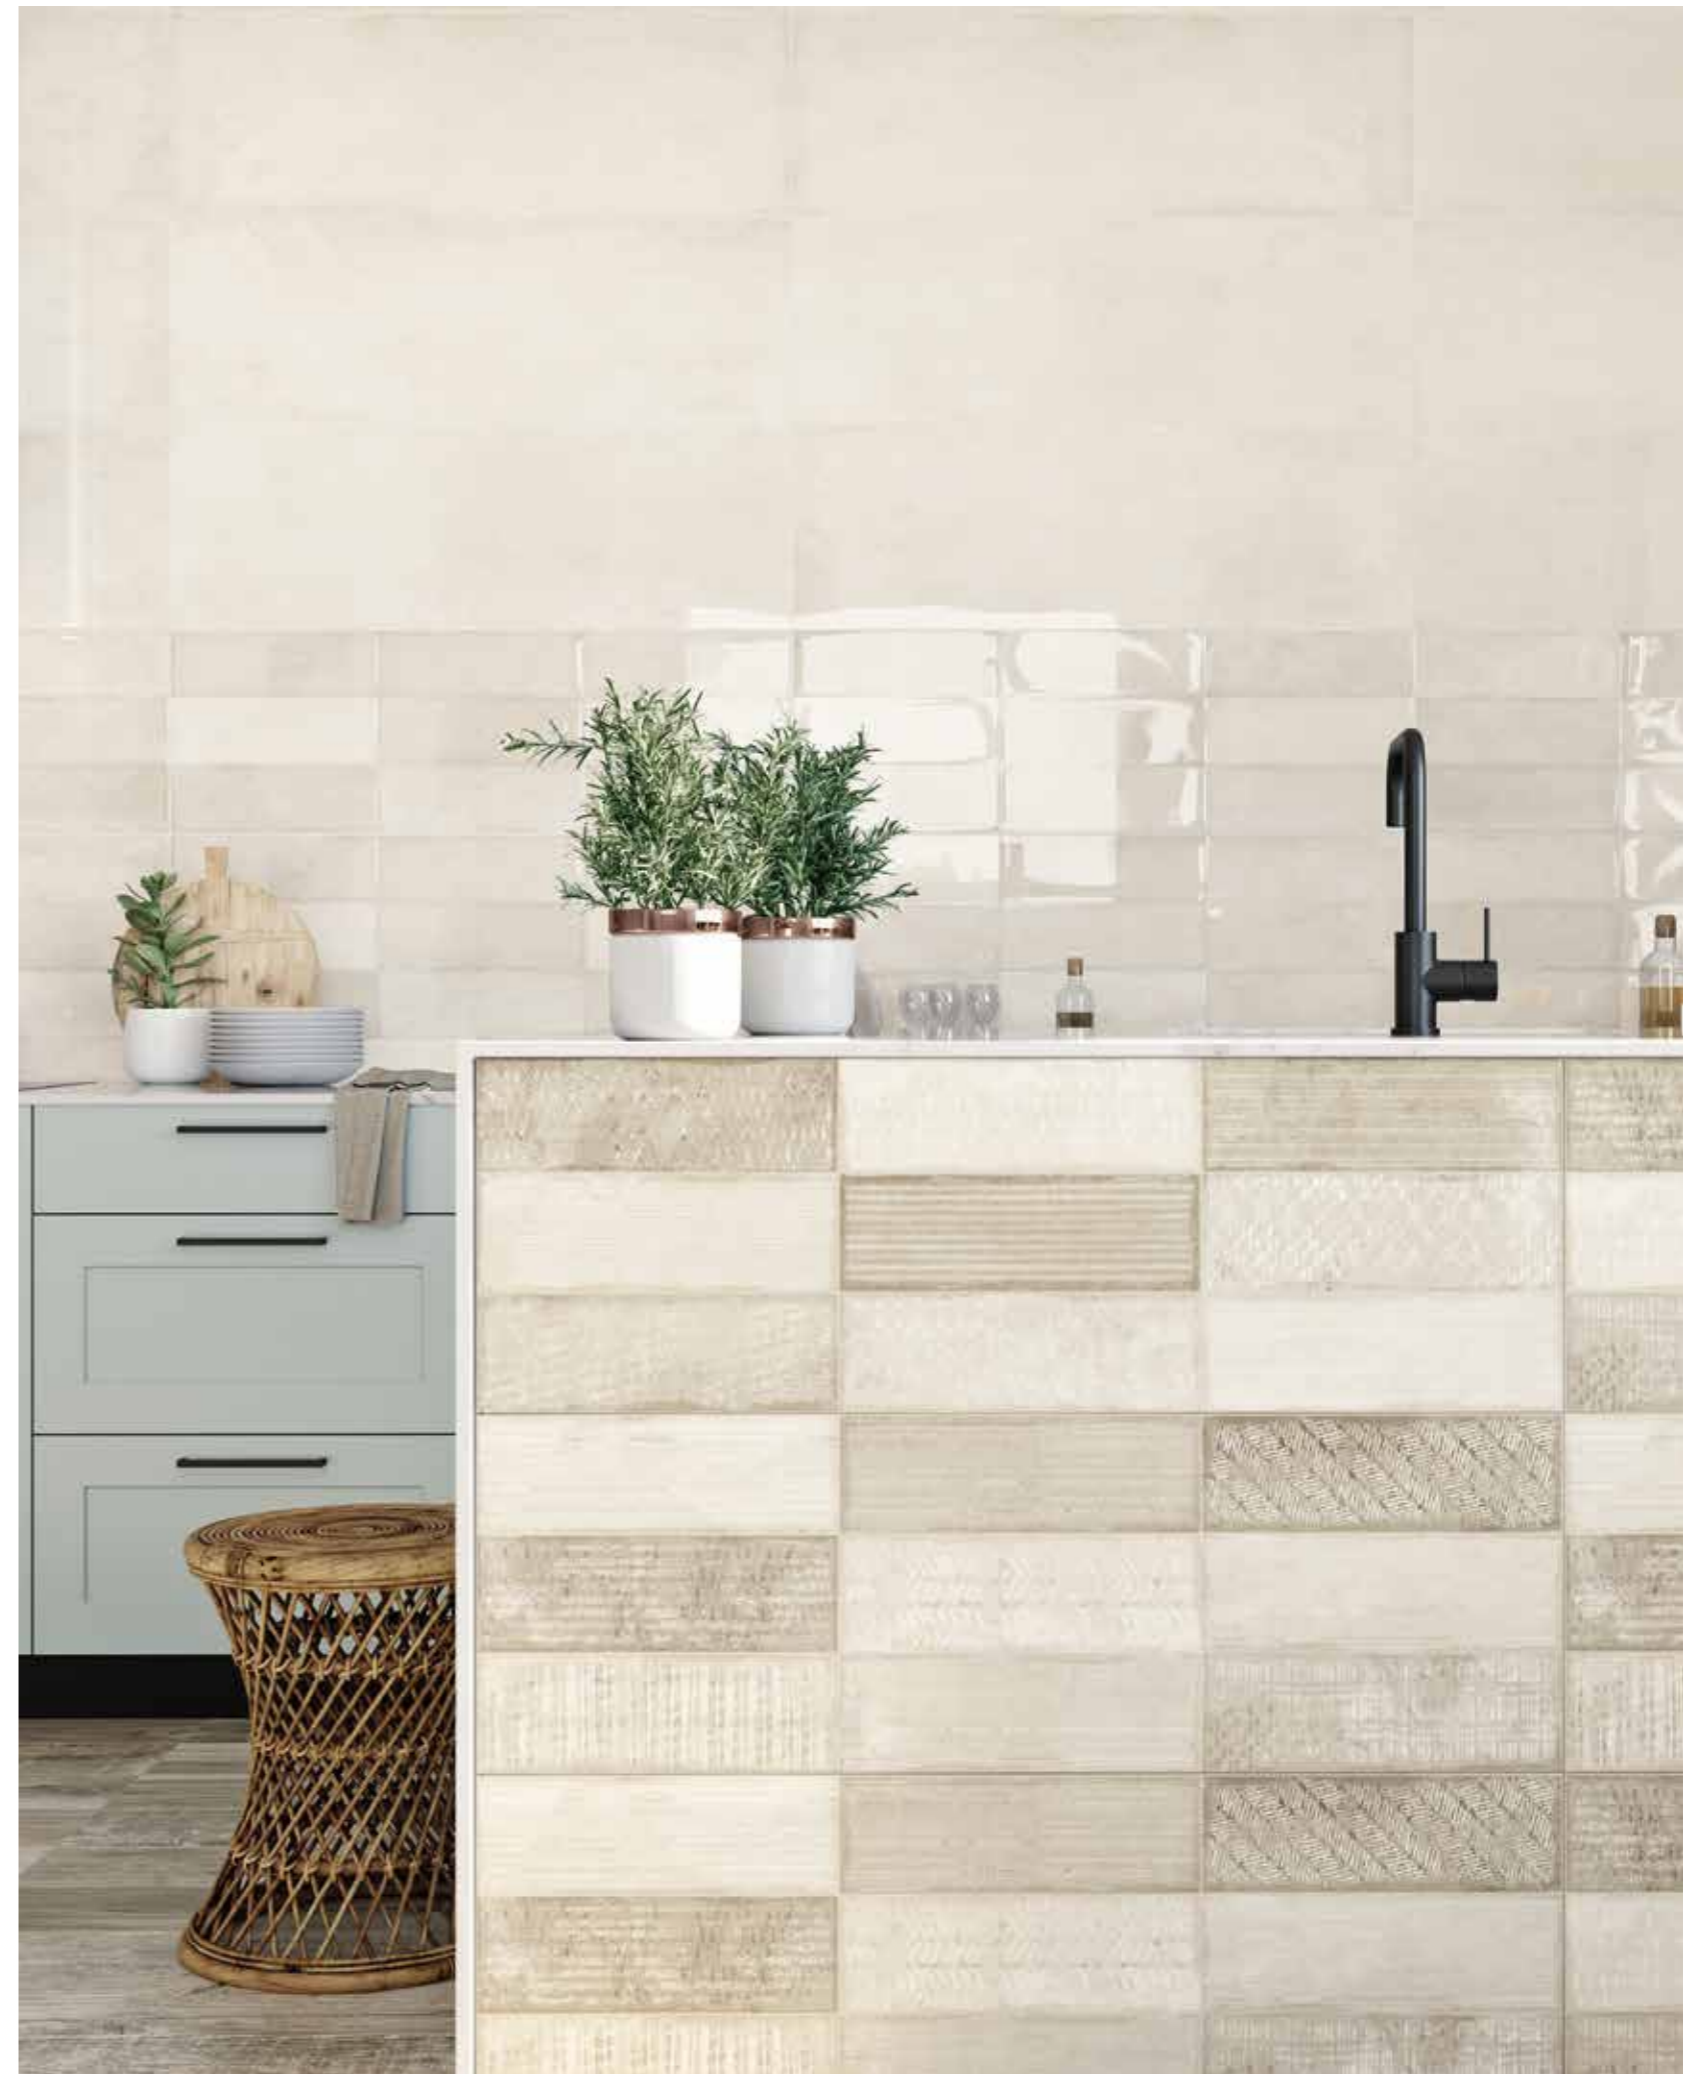

BRISA IVORY BR / BRISA RT IVORY BR / BRISA RT NATURAL BR 33,3X100CM · 13"X40"