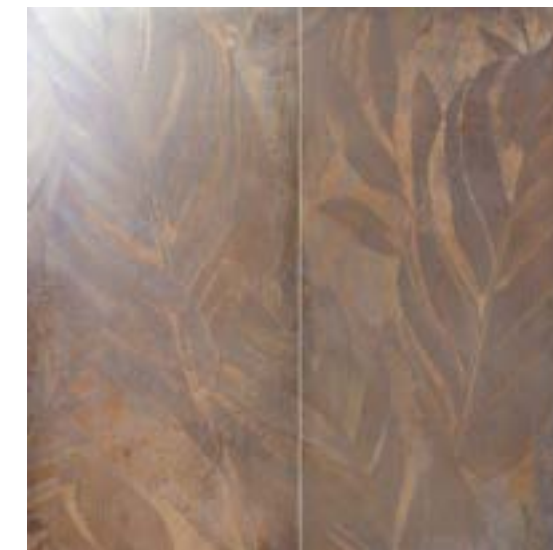

BRITANNIC COPPER LAPATTO RECT
60 X 120 / 24" X 48" **N37/M**

BRITANNIC VERDANT LAPATTO RECT
60 X 120 / 24" X 48" **N37/M**

BRITANNIC LAVA LAPATTO RECT
60 X 120 / 24" X 48" **N37/M**

BRITANNIC COPPER LAPATTO RECT 60X120. DECOR SET(2) AB BRITANNIC CLAY 60X120.