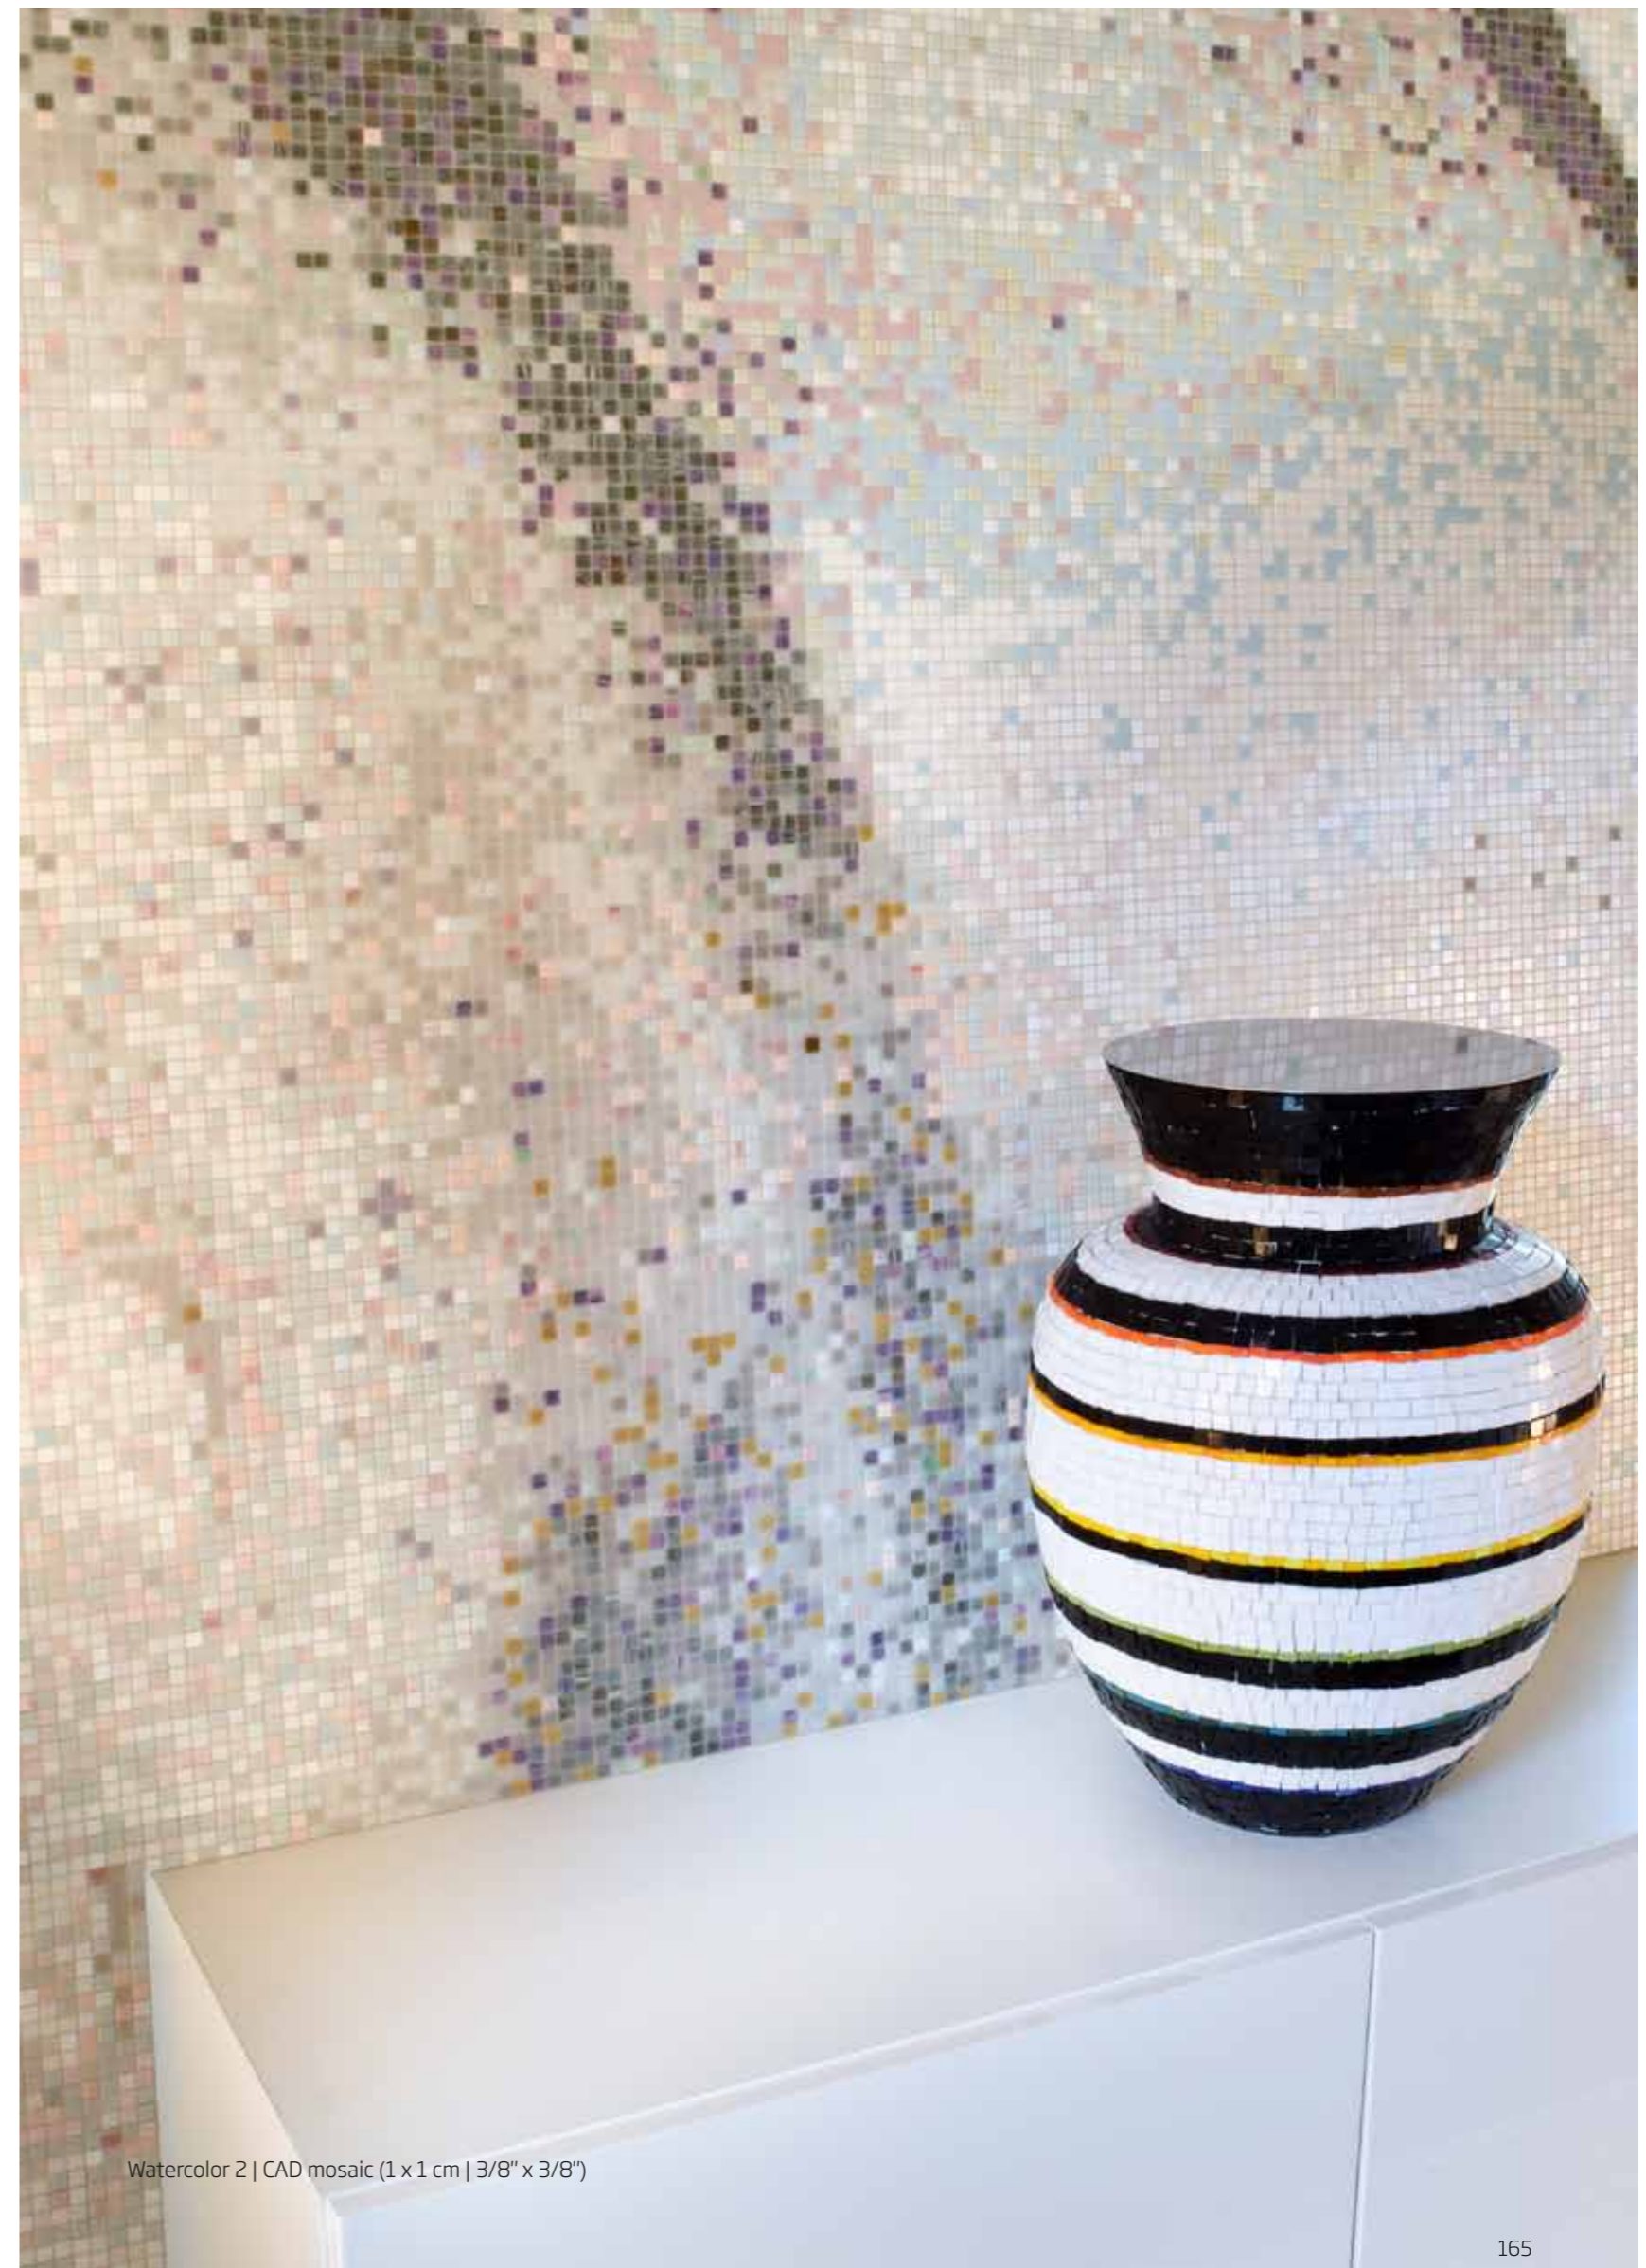

# WATERCOLOR

CAD MOSAIC | 1x1 cm | 3/8" x 3/8"

WATERCOLOR 2

316 cm | 124 3/8"

663.6 cm | 261 1/4"

Watercolor 2 | CAD mosaic (1 x 1 cm | 3/8" x 3/8")

Evoked emotion with statement pieces rich in depth and intensity.