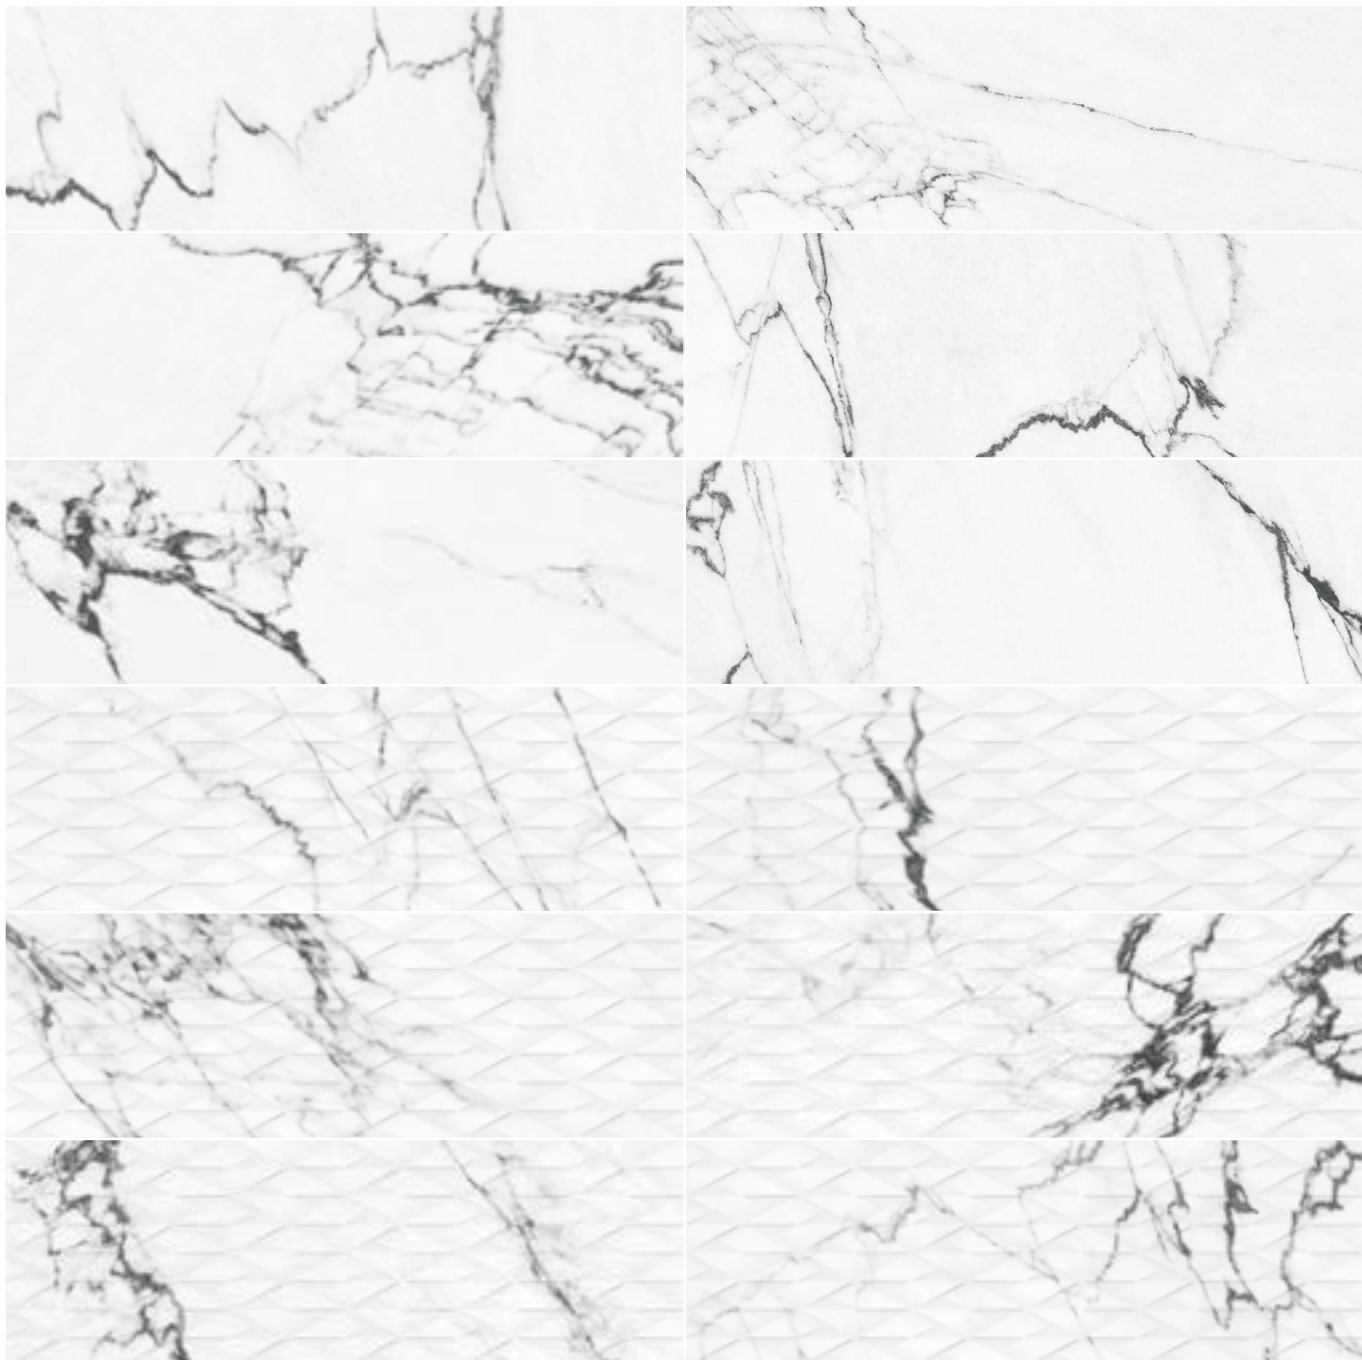

Calacatta Black

WHITE BODY | PASTA BLANCA
30x90 · 12"x36" 60x60 · 24"x24"

30x90 · 18x36"
21 design / diseños

60x60 · 24x24"
32 design / diseños

COORDINATED FLOOR TILES
PAVIMENTO COORDINADO

SPECIAL PIECES PIEZAS ESPECIALES

FORMAT FORMATO	BOXES CAJAS			PALLET PALET			EUROPALLET EUROPALET		
	PZ	M2	KG	BOXES CAJAS	M2	KG	BOXES CAJAS	M2	KG
PORCELAIN & WHITE BODY | PORCELÁNICO Y PASTA BLANCA									
29,5x90	6	1,59	26	-	-	-	54	85,86	1.400
29,5x90 Decor	5	1,33	25	-	-	-	60	79,8	1.374
59,5x59,5	4	1,42	26	-	-	-	36	51,12	959