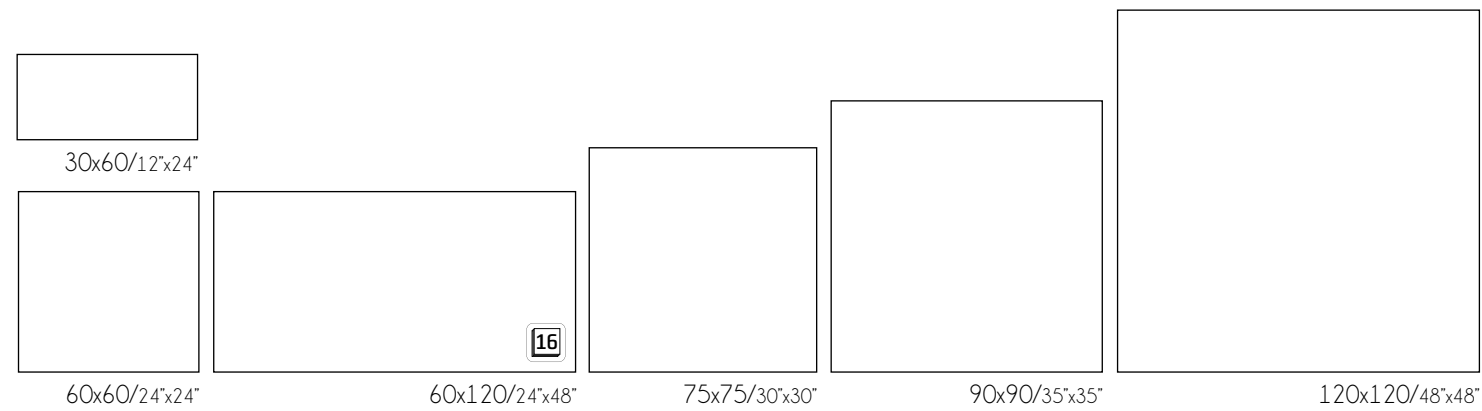

The new Evoque collection is inspired by Italian Bianco Lasa marble, characterized by a white background and subtle grey linear veins. These porcelain tiles by Ecoceramic are a favourite with interior designers and decorators wishing to add a touch of elegance and simplicity to living spaces.

Calacatta eternal

Característica técnicas / Technical features

Formatos / Sizes

Wall tiles 60x120 Calacatta Eternal

Packing list

Código de tarifa / Price list

Formato/Size	pz/cj	m ² /cj	kg / cj	cj/pl	m2 / pl	kg / pl
30x60	6	1,08	22	48	51,84	1076
60x60	4	1,44	30,20	30	43,20	926
75x75	3	1,69	41,20	30	50,70	1256
60x120	2	1,44	34	32	46,08	1113
90x90	2	1,62	42	27	43,74	1164
120x120	1	1,44	38,4	36	51,84	1422

Formato/Size	Código de tarifa Natural/ Price list Naturally	Código de tarifa Pulido/ Price list Polished
30x60	LM0450	LP0450
60x60	LM0840	LP0840
75x75	LM0875	LP0875
60x120	LM0869	LP0869
90x90	LM0804	LP0804
120x120	LM0120	LP0120