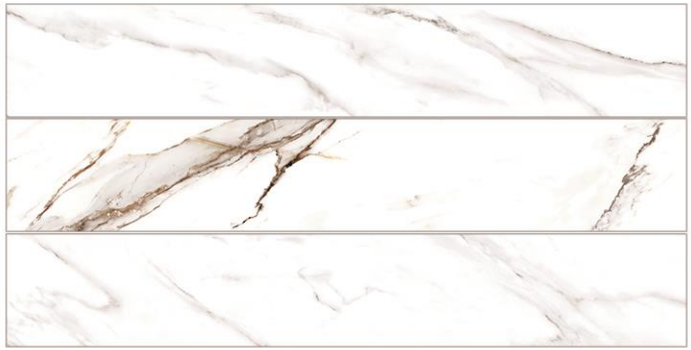

CALACATTA WHITE HEADBOARD 30x60 CALACATTA MARBICE HEADBOARD 30x60

CALACATTA WHITE 18x60 CALACATTA MARBICE 18x60

CALACATTA GOLD HEADBOARD 30x60 MARBIZINA GOLD HEADBOARD 30x60

CALACATTA GOLD 18x60 MARBIZINA GOLD 18x60

30x60cm hexagon 30x60cm hexagon

Hand, Wheelchair, Knife, Snowflake icons

**ALMERA**  
PISCE E MARCIANO

CALACATTA WHITE HEADBOARD 30x60 CALACATTA MARBICE HEADBOARD 30x60

CALACATTA WHITE 18x60 CALACATTA MARBICE 18x60