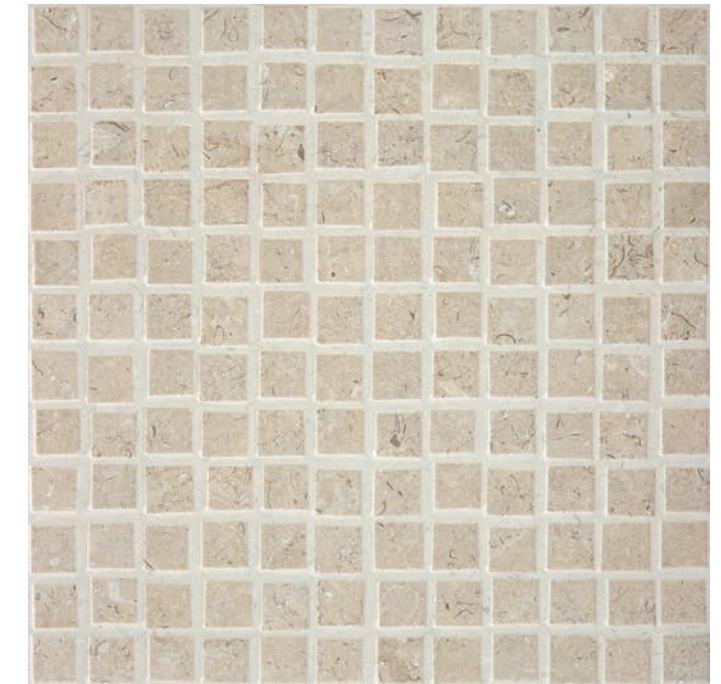

CALIOPE CZ

STONE COLLECTION

New

Inspiradas en las antiguas calzadas con la forma clásica del bloque que recrean los suelos de las ciudades, pero con la peculiaridad de ser de tonalidades cálidas, gracias a la gráfica tipo Shellstone que se fusiona perfectamente con el relieve dando un aspecto realista a la superficie.

De altas características técnicas, la hacen ideal para múltiples usos, tanto en ámbitos privados como en espacios públicos, o residenciales. El juego de combinaciones en los decorados cross y equilibrium hacen que la colección se adapte a todos los estilos decorativos, dando lugar a resultados muy diferentes en función de la propia elección de las piezas y de los elementos con los que se combine.

Inspired by the old roads with the classic shape of the block that recreates the floors in cities, but with the peculiarity of belonging to warm tones, thanks to the Shellstone-type graphics that blends perfectly with the relief giving a realistic appearance to the surface.

With high technical characteristics make it ideal for multiple uses, both in private areas and in public or residential spaces. The combinations of cross and equilibrium decors make the collection adapt to all decorative styles, giving rise to very different results depending on the choice of pieces and the elements with which it is combined.

CALIOPE CZ

PORCELAIN

CZ NATURAL

60X60CM - 24"X24"

PORCELAIN TILE RECT. 20MM - 0.78"

20UT