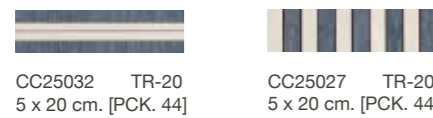

CC25027 TR-20
5 x 20 cm. [PCK. 44]

Pencil Inox Brillo
1 x 50 cm. TR-18
[PCK. 10]

CC25032 TR-20
5 x 20 cm. [PCK. 44]