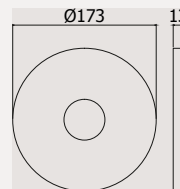

Video istruzioni Pbox
Pbox video instructions

◎ **PBOX 001**

Set incasso universale
per miscelatori doccia
*Universal Concealed
Box for mixers*

*Da abbinare solo con
CA BOX010 - CA BOX015
**To be completed only with
CA BOX010 - CA BOX015*

◎ **CA BOX010CR**

Set esterno miscelatore
incasso doccia senza deviatore
*External set for concealed
shower mixer without diverter*

*Da abbinare
solo con PBOX 001
**To be completed
only with PBOX 001*

◎ **CA BOX015CR**

Set esterno miscelatore
incasso doccia con deviatore
*External set for concealed
shower mixer with diverter*

*Da abbinare
solo con PBOX 001
**To be completed
only with PBOX 001*

◎ **CA 010CR**

Miscelatore incasso doccia
Concealed shower mixer

◎ **CA 015CR**

Miscelatore incasso doccia con deviatore
Concealed shower mixer with diverter

◎ **CA 018-019CR**

Miscelatore incasso doccia con deviatore
2 uscite/3 uscite
*Concealed shower mixer with diverter
2 outlets/3 outlets*

◎ **CA 105CR**

Miscelatore incasso lavabo
Concealed single lever basin mixer

◎ **CA 022-023CR**

Miscelatore vasca/doccia con/**senza** set doccia
*Bath/shower mixer with/**without** shower set*