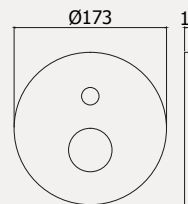

◎ **CA BOX010CR**

Set esterno miscelatore
incasso doccia senza deviatore
*External set for concealed
shower mixer without diverter*

*Da abbinare
solo con PBOX 001
**To be completed
only with PBOX 001*

◎ **CA BOX015CR**

Set esterno miscelatore
incasso doccia con deviatore
*External set for concealed
shower mixer with diverter*

*Da abbinare
solo con PBOX 001
**To be completed
only with PBOX 001*