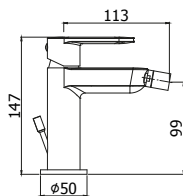

Batteria miscelatore bordo vasca con doccia estraibile, con/senza bocca erogazione
Deck mounted bath mixer with pull out hand-shower, with/without spout

© CA 168-168DCR

Miscelatore doccia con/senza set doccia
Wall mounted shower mixer with/without shower set

© CA 071-075CR

Miscelatore lavabo con/senza scarico
Wash basin mixer with/without pop up waste

© CA 081-085CR

Miscelatore lavabo prolungato con/senza scarico
Tall wash basin mixer with/without pop up waste