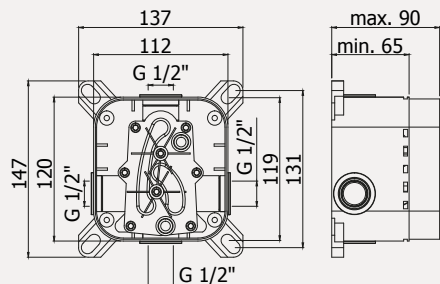

A compact size faucet and a concealed aerator looking to the future in a purposeful way.

© CA 085CR

© CA 085CR

candy

© CA 075CR

Video istruzioni Pbox
Pbox video instructions

◎ **PBOX 001**

Set incasso universale
per miscelatori doccia
*Universal Concealed
Box for mixers*