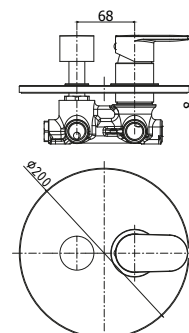

◎ **CA 018-019CR**

Miscelatore incasso doccia con deviatore
2 uscite/3 uscite
*Concealed shower mixer with diverter
2 outlets/3 outlets*