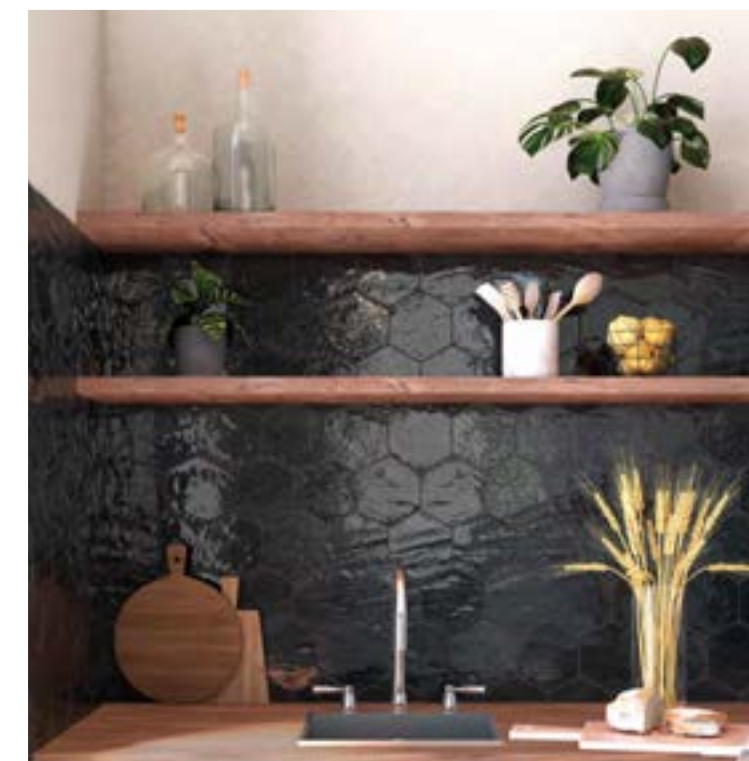

Carmen Black 7,5x30cm_2,9"x11,8"

CARMEN

Porcelain Tiles

└ Carmen White 13x15cm_5,1"x5,9"

└ Carmen Green 13x15cm_5,1"x5,9"

└ Carmen Black 13x15cm_5,1"x5,9"

└ Carmen Grey 13x15cm_5,1"x5,9"

CARMEN