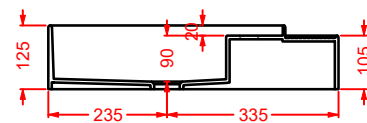

CAL003 CARTESIO

lavabo appoggio quadrato
squared countertop washbasin