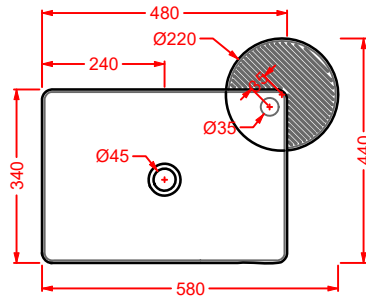

lavabo appoggio ovale
 oval countertop washbasin

**CAL002 CARTESIO**

lavabo appoggio rettangolare
 rectangular countertop washbasin

**CAL003 CARTESIO**

lavabo appoggio quadrato
 squared countertop washbasin