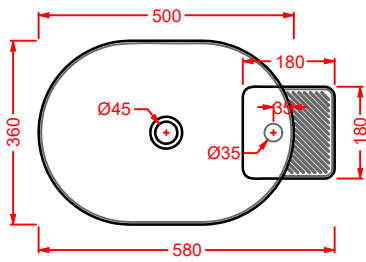

lavabo appoggio ovale
 oval countertop washbasin

**CAL002 CARTESIO**

lavabo appoggio rettangolare
 rectangular countertop washbasin

**CAL003 CARTESIO**

lavabo appoggio quadrato
 squared countertop washbasin