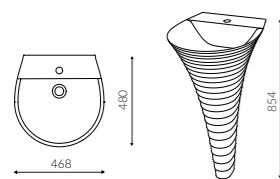

CASCADA

Design: Marmorin Design Studio

CASCADA
BACK TO WALL WASHBASIN

CASCADA
COUNTERTOP WASHBASIN

CASCADA
FREE STANDING BATHTUB