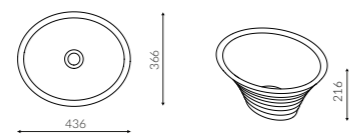

CASCADA

Design: Marmorin Design Studio

CASCADA
BACK TO WALL WASHBASIN

CASCADA
COUNTERTOP WASHBASIN

CASCADA
FREE STANDING BATHTUB