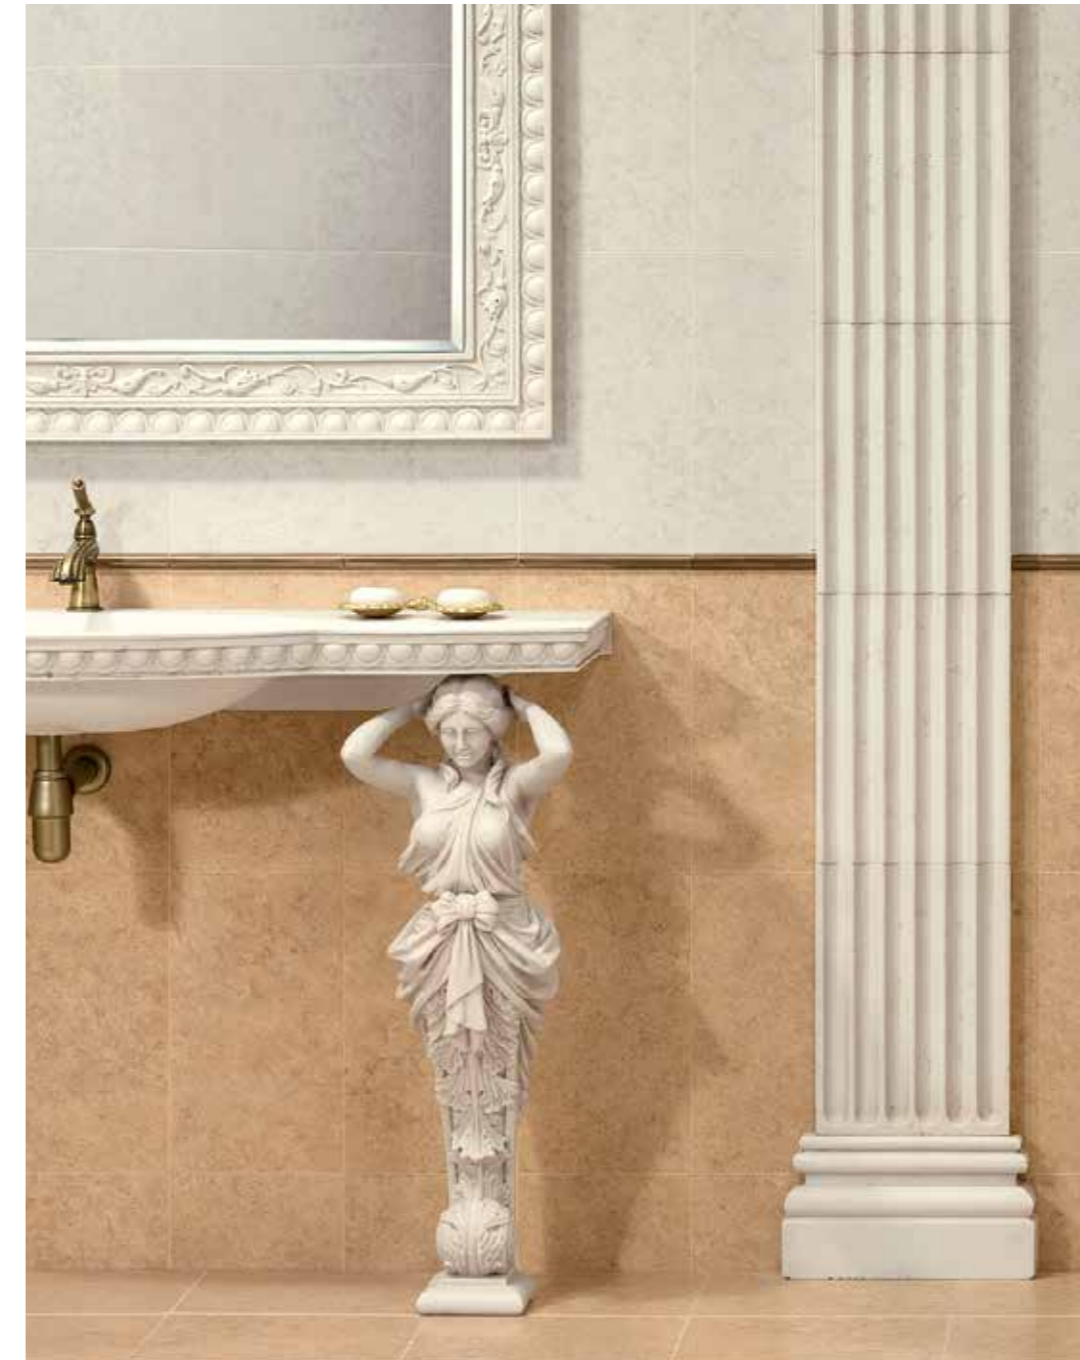

This collection of complementary decorative items and furniture for the bathroom is inspired by the great classics from the Baroque and classical periods. Designed to complement Peronda Cerámicas' Classics tile collection, Goah Classics opens up new decorative potential in all bathrooms where priority is given to attention to detail.