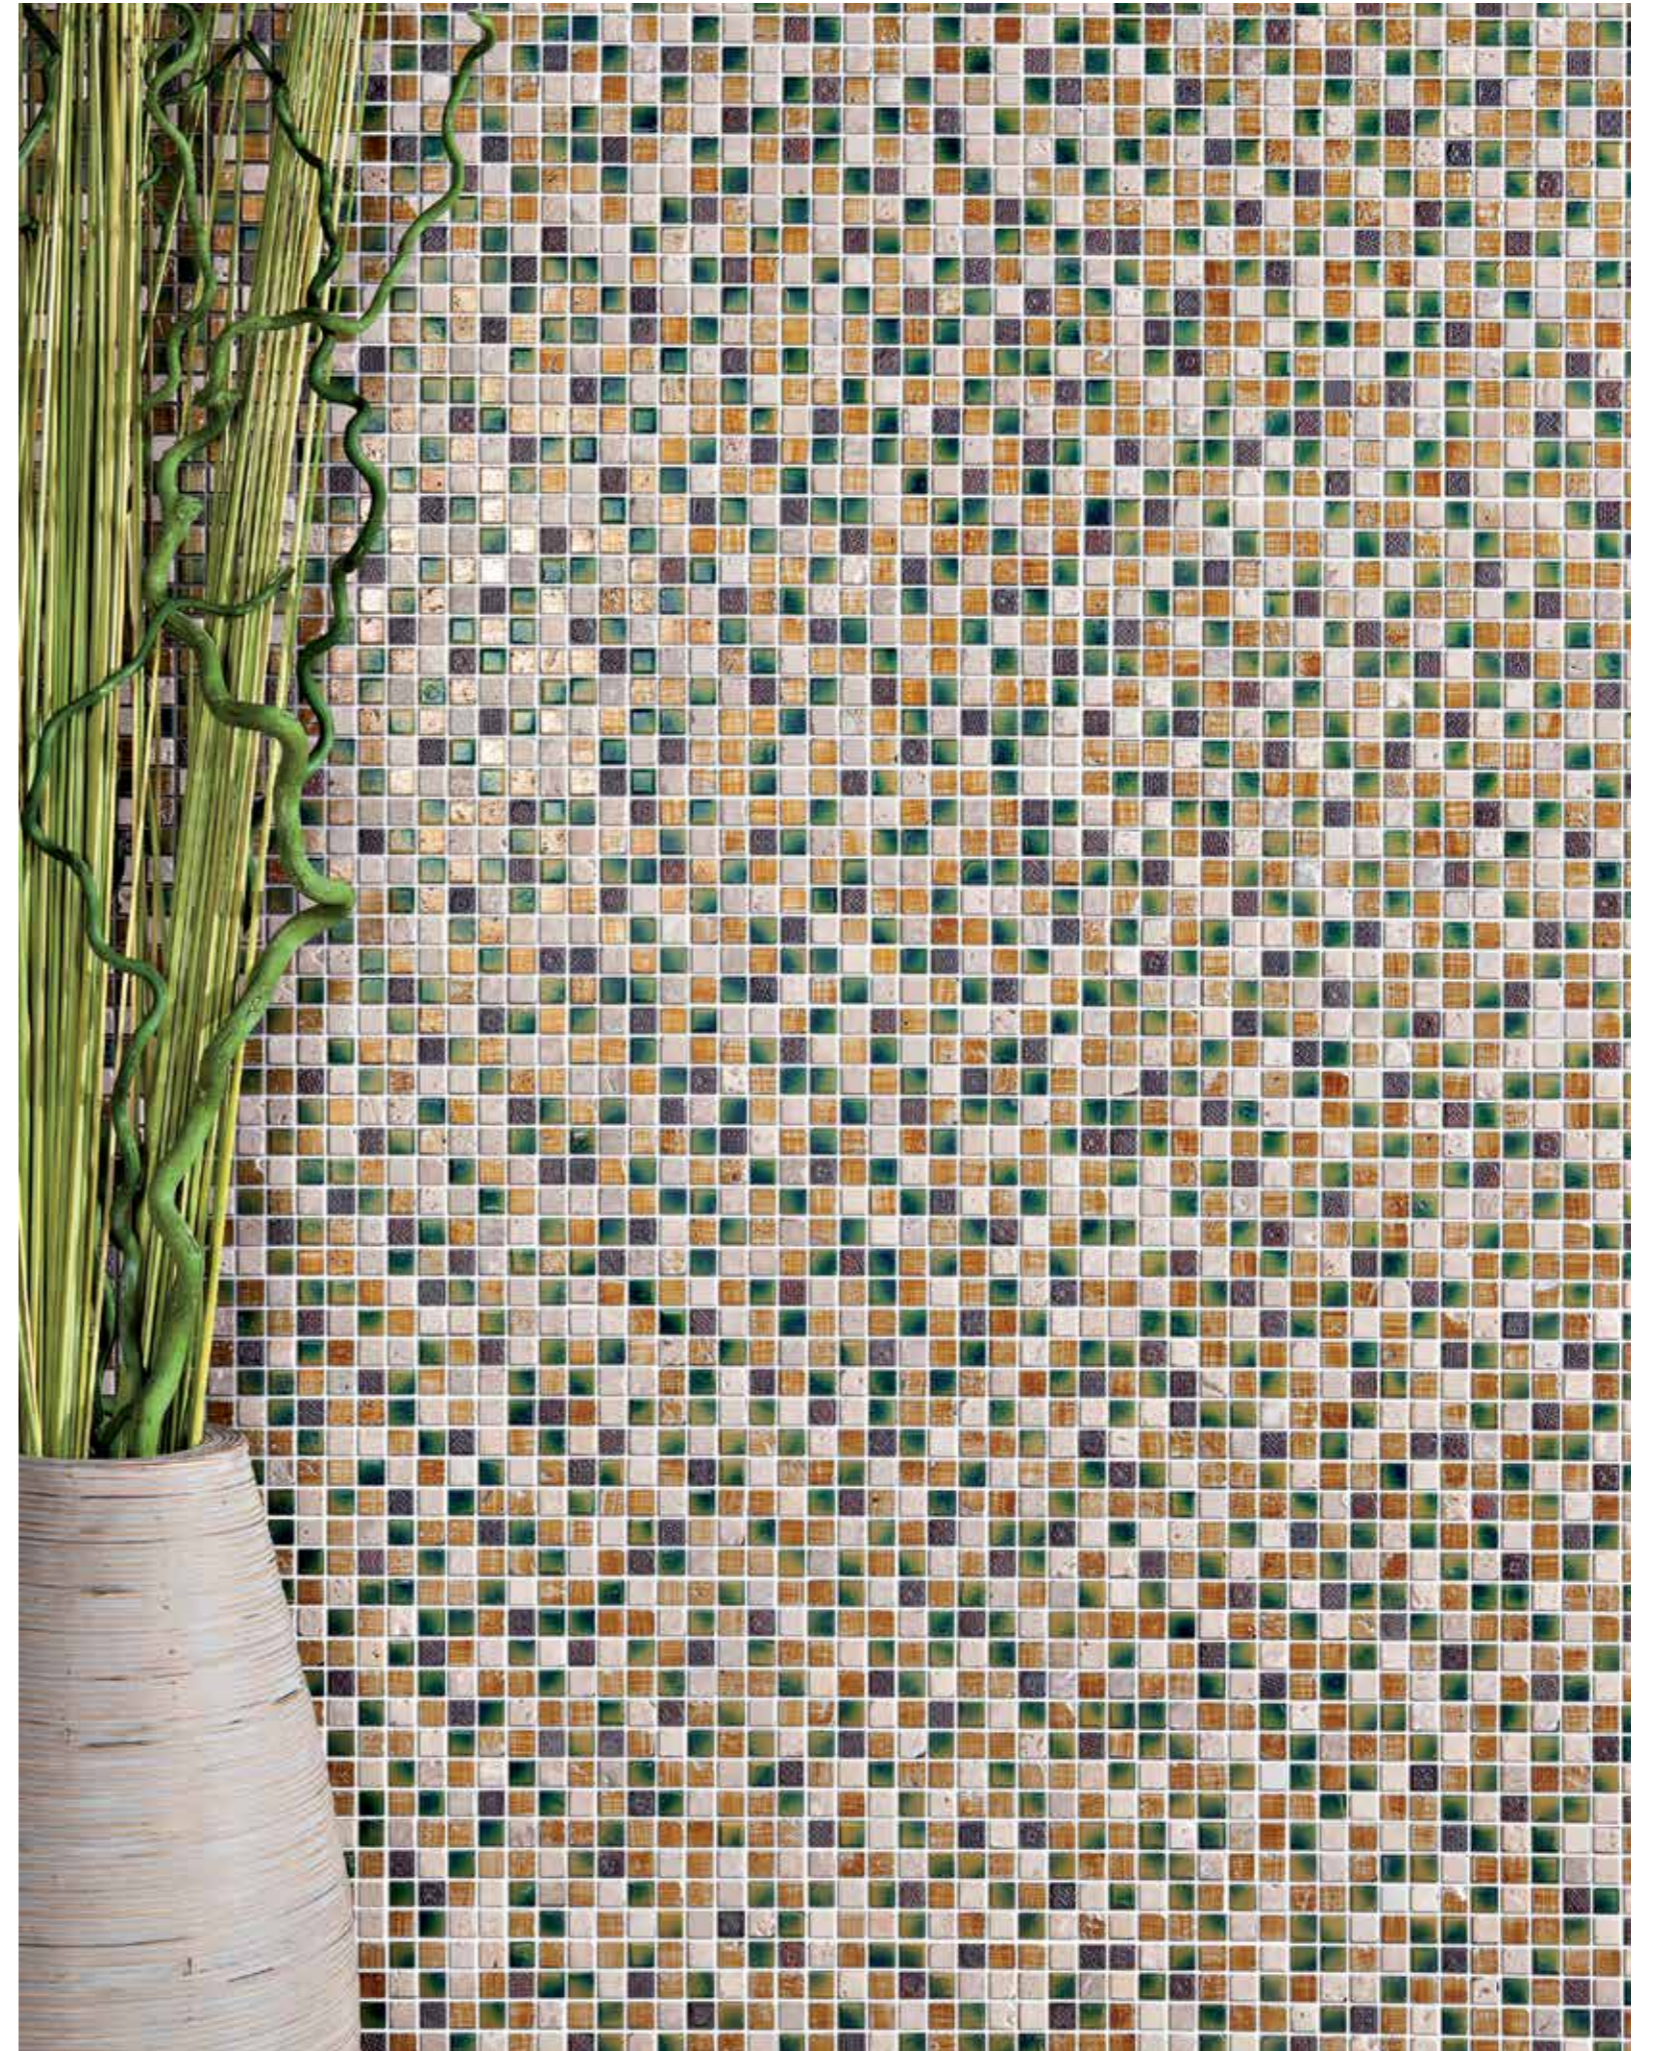

Shapes is a collection conspicuous for its rich variety of mosaics and possible combinations. These decorative mosaics' main hallmarks are their blend of textures and colours, different finishes, and finer details, guaranteeing decorative results that are absolutely unique. Through interplay with shape and colour, unparalleled combinations can be achieved.

D. IREMEL

D. HORIZON WHITE

D. HORIZON BLACK

D. SOFT WHITE · D. SOFT BLACK · SEAWOOD-B/20

D. INFINITY-H

D. INFINITY-N

D. BORNEO BROWN

D. BORNEO GREY

D. ADORE BROWN · LAV. TEAR WHITE

D. ADORE GREEN

D. EMPIRE CREAM

D. SURAT WHITE