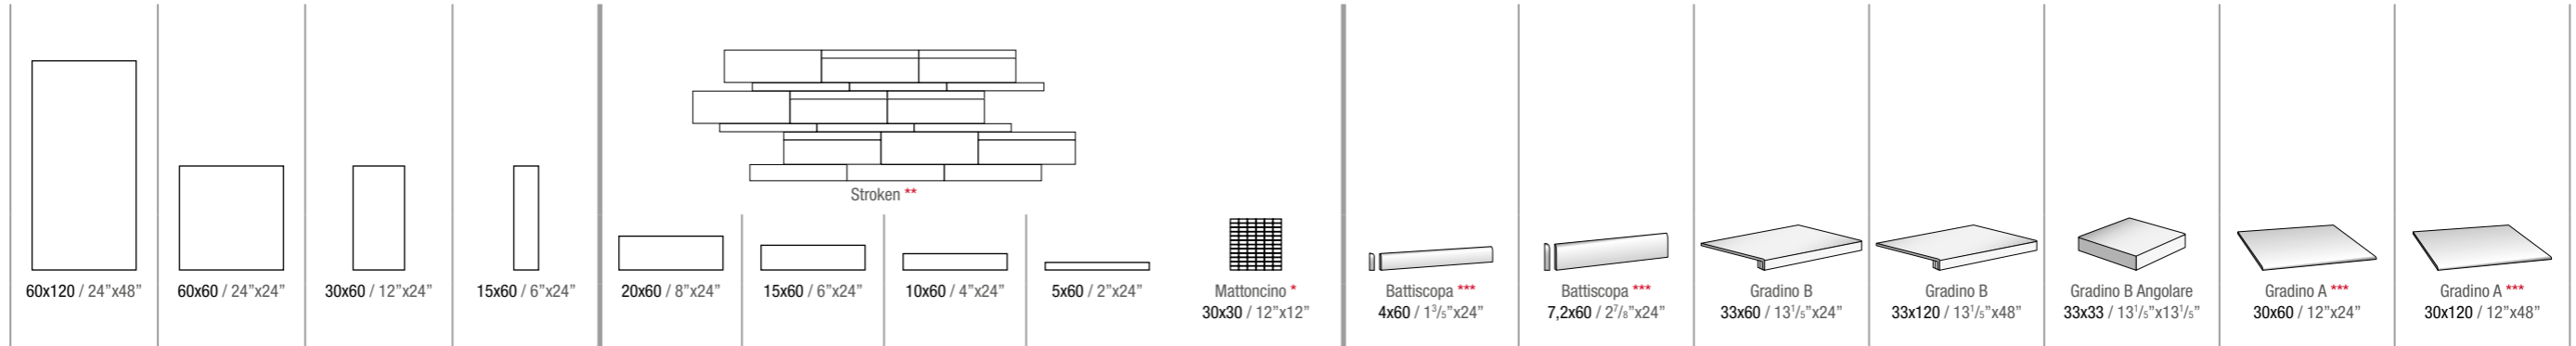

RIASSUNTIVO FORMATI E IMBALLI

Summary of sizes and packaging - Übersicht über Formate und Verpackungen
Récapitulatif formats et emballages - Sinóptico de formatos y embalajes
Краткая информация о форматах и упаковках

		FORMATI - SIZES					DECORI - DECORS					PEZZI SPECIALI - SPECIAL PIECES													
SPESSORE - THICKNESS		9,5 mm		9,5 mm		9,5 mm		9,5 mm		9,5 mm															
SUPERFICIE - SURFACE		NAT SQ		GP SQ		NAT SQ		NAT		NAT		NAT		NAT		NAT/GP		NAT		NAT/GP		NAT/GP		NAT	
	RAIN NM 01	OW60	OU52	OU61	OX82	OX85	OX88	OY86	OY89	OY92	OY95	OW45	OV82	OV85	A	A	A	A	A	A	A	A	A	A	A
	WIND NM 02	OW61	OU53	OU62	OX83	OX86	OX89	OY87	OY90	OY93	OY96	OW46	OV83	OV86	A	A	A	A	A	A	A	A	A	A	A
	COLD NM 03	OW62	OU54	OU63	OX84	OX87	OX90	OY88	OY91	OY94	OY97	OW47	OV84	OV87	A	A	A	A	A	A	A	A	A	A	A
	WARM NM 04	SA24	SA26	SA23	SA30	SA32	SA34	SA42	SA44	SA46	SA48	SA40	SA38	SA36	A	A	A	A	A	A	A	A	A	A	A
	LAND NM 05	SA25	SA27	SA29	SA31	SA33	SA36	SA43	SA45	SA47	SA49	SA41	SA39	SA37	A	A	A	A	A	A	A	A	A	A	A

	Peso lordo per scatola Gross weight per box Bruttogewicht pro Karton Poids brut par boîte Peso bruto por caja Вес брутто коробки	32,29	24,93	24,93	26,18	26,18	26,92	-	-	-	-	-	-	-	-	-	-	-	-	-	-	-	-	-	-
	Pezzi per scatola Pieces for box Stück pro Karton Pièces pour boîte Piezas por caja Штук в коробке	2	3	3	7	7	14	6	6	6	12	6	10	10	4	2	4	4	4	4	4	4	4	4	2
	mq. scatola mq. box mq. Karton mq. boîte mq. caja кв.м в коробке	1,44	1,08	1,08	1,26	1,26	1,26	-	-	-	-	-	-	-	-	-	-	-	-	-	-	-	-	-	-
	scatola/pallet box/pallet Karton/Pallet boîte/pallet caja/pallet коробок в палете	15	40	40	40	40	40	-	-	-	-	-	-	-	-	-	-	-	-	-	-	-	-	-	-
	mq/pallet	21,60	43,20	43,20	50,40	50,40	50,40	-	-	-	-	-	-	-	-	-	-	-	-	-	-	-	-	-	-

* Decoro su rete - Mesh-backed decoration - Dekor auf Netz - Décor sur filet - Decoración en red - Декор в сети

** 20x60 / 8"x24": 25% (3 pezzi per scatola - 6 pieces in a box)
15x60 / 6"x24": 37,5% (6 pezzi per scatola - 6 pieces in a box)
10x60 / 4"x24": 12,5% (3 pezzi per scatola - 6 pieces in a box)
5x60 / 2"x24": 25% (12 pezzi per scatola - 12 pieces in a box)

*** Finitura a becco di civetta - One-round edge shaping - Ausführung mit Eckabrundung - Façonnage à bord rond - Acabado canto romo - Плитка с завалом

NAT: Naturale - Natural - Natur/unpoliert - Naturelle - Natural - Натуральный _ GP: Grip