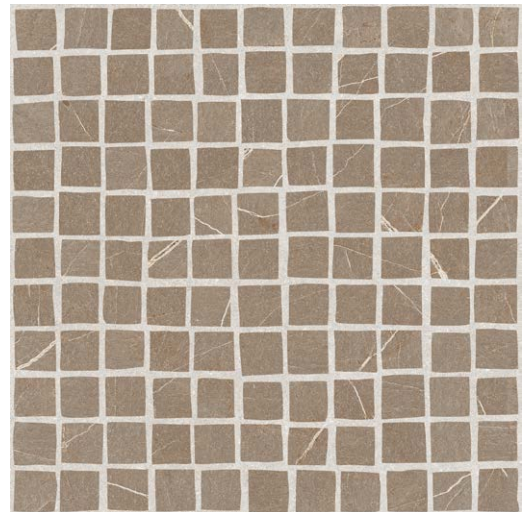

Fastination

75x75 / 30"x30"

FASTINATION MARRONE Polished Rect.

T38/M

FASTINATION MARRONE Matt Rect.

T03/M

75x75 / 30"x30"

SINGLE MARRONE Polished Rect.

T06/M

SINGLE MARRONE Matt Rect.

T45/M

75x75 / 30"x30"

Fastination Marrone Polished Rect. 75x75 / 30"x30"

Single Marrone Polished Rect. 75x75 / 30"x30"

Fastination

75x75 / 30"x30"

Fastination Tortora Polished Rect. 75x75 / 30"x30"
Single Tortora Polished Rect. 75x75 / 30"x30"

Fastination

75x75 / 30"x30"

Porcelain tiles - Colour Shading V3

FASTINATION BONE Polished Rect.
75x75 / 30"x30"