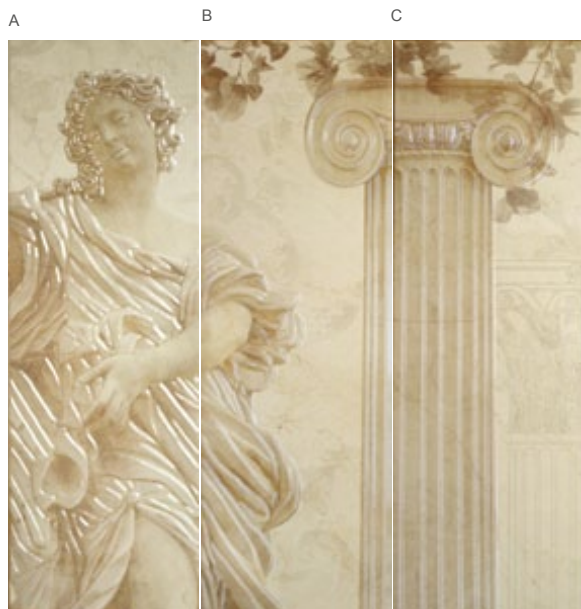

Termaal Decor A, B, C*
25,1 x 75,6 cm

C-356

* Price per piece. Precio por pieza.