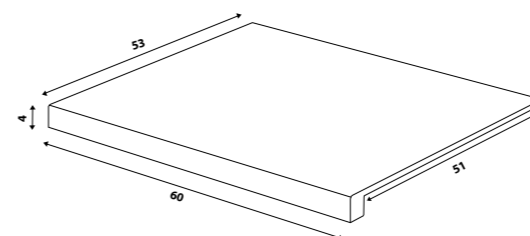

DCF65830*
PEI 5 ○ 94 | ks
mat | matt | R9 | A

DCG65830*
PEI 4 ○ 98 | ks
full lappato