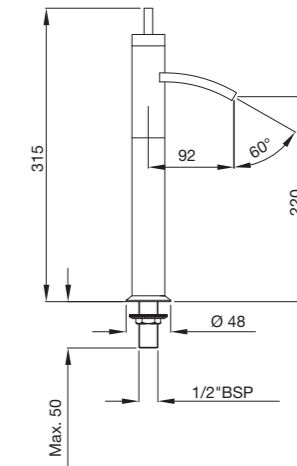

CEL-47427

4-Way Concealed Divertor Set with Hot & Cold Concealed Stop Cock with Built-in Non-return Valves (Composite One Piece Body)
flow rate: 43.19 l/min*

CEL-47273UPR

Wall mixer with Provision for Overhead Shower with 115mm Long Bend Pipe on Upper Side and Wall Flanges

flow rate: 44.61 l/min*

Also Available

CEL-47217

Wall Mixer with Telephone Shower Arrangement, Connecting Legs & Wall Flanges but without Crutch & Telephone Shower

CEL-47277

4-Hole Bath Tub Mixer with 2 Control Cocks, Spout & Hand Shower with 8mm dia and 1.5M Flexible Tube

flow rate: 18.78 l/min*

CEL-47001

Pillar Cock with Base Flange

flow rate: 6.96 l/min*

CEL-47021

Pillar Cock with 170mm Extension Body and Base Flange

flow rate: 6.97 l/min*

CEL-47037

Bib Cock with Wall Flange
flow rate: 6.99 l/min*

CEL-47041

2 Way Bib Cock with Wall Flang
flow rate: 6.97 l/min*

CEL-47053

Angular Stop Cock with Wall Flange
flow rate: 47.00 l/min*

CEL-47083

Concealed Stop Cock with Adjustable Wall Flange size 15mm
flow rate: 47.00 l/min*
Also available **CEL-47089**
Concealed Stop Cock with Adjustable Wall Flange size 20mm
flow rate: 47.00 l/min*