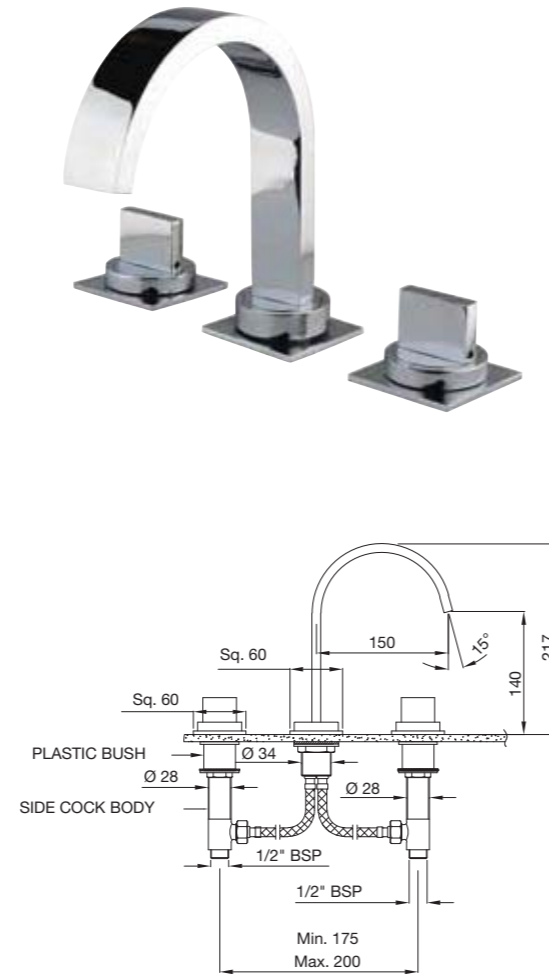

Cellini | Faucets

The flat, graceful, swanlike curve of Cellini makes a stunning impression. Contemporary, and stylish, it is an elegant highlight that speaks of taste and refinement

CEL-47167B

Centre Hole Basin Mixer without Pop-up Waste System with 450mm Long Braided Hoses
flow rate: 7.22 l/min*

CEL-47189

3-Hole Basin Mixer without Popup Waste System
flow rate: 7.27 l/min*
Also available CEL-47191 (3-Hole Basin Mixer with Popup Waste System)
flow rate: 7.09 l/min*

CEL-47433

Two Concealed Stop Cock with Basin Spout (Composite One Piece Body)
flow rate: 7.75 l/min*

CEL-47427

4-Way Concealed Divertor Set with Hot & Cold Concealed Stop Cock with Built-in Non-return Valves (Composite One Piece Body)
flow rate: 43.19 l/min*

CEL-47273UPR

Wall mixer with Provision for Overhead Shower with 115mm Long Bend Pipe on Upper Side and Wall Flanges

flow rate: 44.61 l/min*

Also Available

CEL-47217

Wall Mixer with Telephone Shower Arrangement, Connecting Legs & Wall Flanges but without Crutch & Telephone Shower

CEL-47277

4-Hole Bath Tub Mixer with 2 Control Cocks, Spout & Hand Shower with 8mm dia and 1.5M Flexible Tube