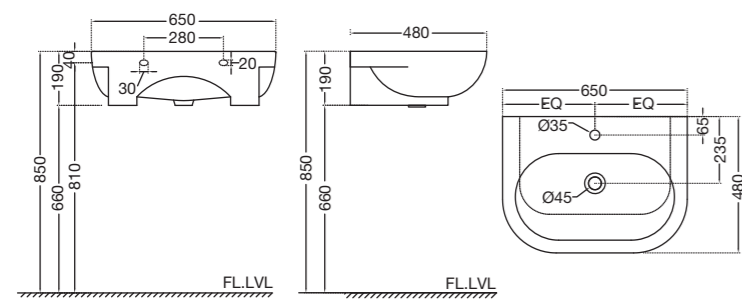

Bib Cock with Wall Flange
flow rate: 6.99 l/min*

CEL-47041

2 Way Bib Cock with Wall Flang
flow rate: 6.97 l/min*

CEL-47053

Angular Stop Cock with Wall Flange
flow rate: 47.00 l/min*

CEL-47083

Concealed Stop Cock with Adjustable Wall Flange size 15mm
flow rate: 47.00 l/min*
Also available **CEL-47089**
Concealed Stop Cock with Adjustable Wall Flange size 20mm
flow rate: 47.00 l/min*

*at 3 bar pressure

Cellini | Ceramic

The organic, almost liquid flow of the design makes Cellini a piece of art. Stately, and graceful, its design is almost poetic in its simplicity.

CLS-WHT-47801

Wall Hung Basin with Fixing Accessories

Size: 650 x 480 x 190 mm

CLS-WHT-47951

Wall Hung WC with UF soft close seat cover; Hinges, Accessories Set,

Size: 350 x 510 x 370 mm