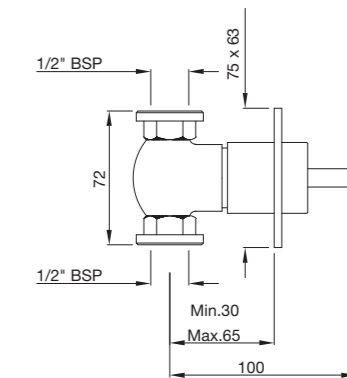

flow rate: 18.78 l/min*

CEL-47001

Pillar Cock with Base Flange

flow rate: 6.96 l/min*

CEL-47021

Pillar Cock with 170mm Extension Body and Base Flange

flow rate: 6.97 l/min*

CEL-47037

Bib Cock with Wall Flange
flow rate: 6.99 l/min*

CEL-47041

2 Way Bib Cock with Wall Flang
flow rate: 6.97 l/min*

CEL-47053

Angular Stop Cock with Wall Flange
flow rate: 47.00 l/min*

CEL-47083

Concealed Stop Cock with Adjustable Wall Flange size 15mm
flow rate: 47.00 l/min*
Also available **CEL-47089**
Concealed Stop Cock with Adjustable Wall Flange size 20mm
flow rate: 47.00 l/min*