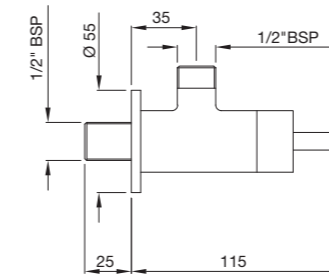

Bib Cock with Wall Flange
flow rate: 6.99 l/min*

CEL-47041

2 Way Bib Cock with Wall Flang
flow rate: 6.97 l/min*

CEL-47053

Angular Stop Cock with Wall Flange
flow rate: 47.00 l/min*

CEL-47083

Concealed Stop Cock with Adjustable Wall Flange size 15mm
flow rate: 47.00 l/min*
Also available **CEL-47089**
Concealed Stop Cock with Adjustable Wall Flange size 20mm
flow rate: 47.00 l/min*

Size: 650 x 480 x 190 mm

CLS-WHT-47951

Wall Hung WC with UF soft close seat cover; Hinges, Accessories Set,

Size: 350 x 510 x 370 mm