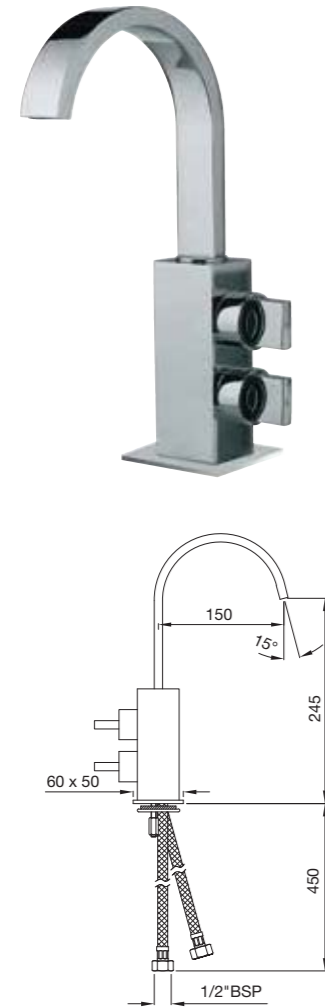

Cellini | Faucets

The flat, graceful, swanlike curve of Cellini makes a stunning impression. Contemporary, and stylish, it is an elegant highlight that speaks of taste and refinement

CEL-47167B

Centre Hole Basin Mixer without Pop-up Waste System with 450mm Long Braided Hoses
flow rate: 7.22 l/min*

CEL-47189

3-Hole Basin Mixer without Popup Waste System
flow rate: 7.27 l/min*
Also available CEL-47191 (3-Hole Basin Mixer with Popup Waste System)
flow rate: 7.09 l/min*

CEL-47433

Two Concealed Stop Cock with Basin Spout (Composite One Piece Body)
flow rate: 7.75 l/min*

CEL-47427

4-Way Concealed Divertor Set with Hot & Cold Concealed Stop Cock with Built-in Non-return Valves (Composite One Piece Body)
flow rate: 43.19 l/min*

CEL-47273UPR

Wall mixer with Provision for Overhead Shower with 115mm Long Bend Pipe on Upper Side and Wall Flanges

flow rate: 44.61 l/min*

Also Available

CEL-47217

Wall Mixer with Telephone Shower Arrangement, Connecting Legs & Wall Flanges but without Crutch & Telephone Shower

CEL-47277

4-Hole Bath Tub Mixer with 2 Control Cocks, Spout & Hand Shower with 8mm dia and 1.5M Flexible Tube