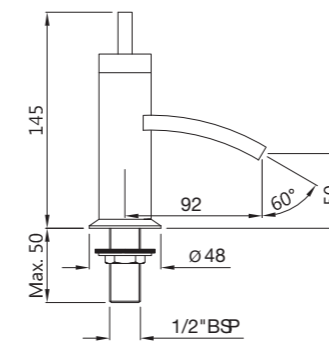

flow rate: 44.61 l/min*

Also Available

CEL-47217

Wall Mixer with Telephone Shower Arrangement, Connecting Legs & Wall Flanges but without Crutch & Telephone Shower

CEL-47277

4-Hole Bath Tub Mixer with 2 Control Cocks, Spout & Hand Shower with 8mm dia and 1.5M Flexible Tube

flow rate: 18.78 l/min*

CEL-47001

Pillar Cock with Base Flange

flow rate: 6.96 l/min*

CEL-47021

Pillar Cock with 170mm Extension Body and Base Flange

flow rate: 6.97 l/min*

CEL-47037

Bib Cock with Wall Flange
flow rate: 6.99 l/min*

CEL-47041

2 Way Bib Cock with Wall Flang
flow rate: 6.97 l/min*

CEL-47053

Angular Stop Cock with Wall Flange
flow rate: 47.00 l/min*

CEL-47083

Concealed Stop Cock with Adjustable Wall Flange size 15mm
flow rate: 47.00 l/min*
Also available **CEL-47089**
Concealed Stop Cock with Adjustable Wall Flange size 20mm
flow rate: 47.00 l/min*

Size: 650 x 480 x 190 mm

CLS-WHT-47951

Wall Hung WC with UF soft close seat cover; Hinges, Accessories Set,

Size: 350 x 510 x 370 mm