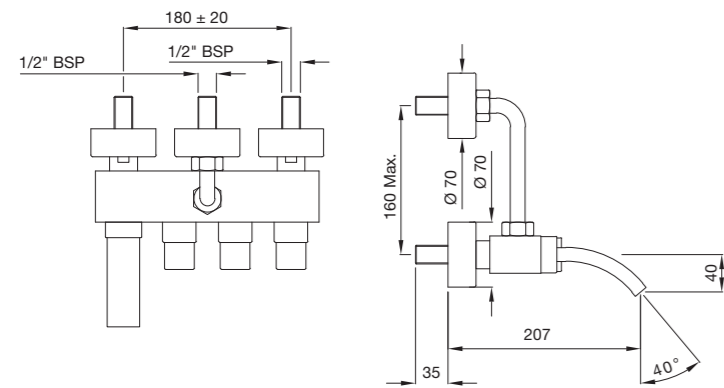

Cellini | Faucets

The flat, graceful, swanlike curve of Cellini makes a stunning impression. Contemporary, and stylish, it is an elegant highlight that speaks of taste and refinement

CEL-47167B

Centre Hole Basin Mixer without Pop-up Waste System with 450mm Long Braided Hoses
flow rate: 7.22 l/min*

CEL-47189

3-Hole Basin Mixer without Popup Waste System
flow rate: 7.27 l/min*
Also available CEL-47191 (3-Hole Basin Mixer with Popup Waste System)
flow rate: 7.09 l/min*

CEL-47433

Two Concealed Stop Cock with Basin Spout (Composite One Piece Body)
flow rate: 7.75 l/min*

CEL-47427

4-Way Concealed Divertor Set with Hot & Cold Concealed Stop Cock with Built-in Non-return Valves (Composite One Piece Body)
flow rate: 43.19 l/min*

CEL-47273UPR

Wall mixer with Provision for Overhead Shower with 115mm Long Bend Pipe on Upper Side and Wall Flanges

flow rate: 44.61 l/min*

Also Available

CEL-47217

Wall Mixer with Telephone Shower Arrangement, Connecting Legs & Wall Flanges but without Crutch & Telephone Shower

CEL-47277

4-Hole Bath Tub Mixer with 2 Control Cocks, Spout & Hand Shower with 8mm dia and 1.5M Flexible Tube