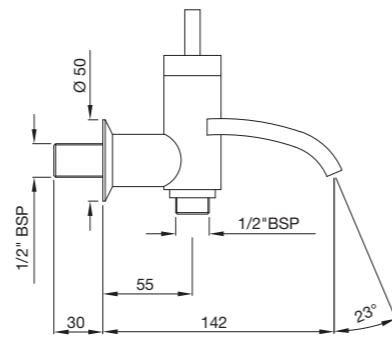

flow rate: 44.61 l/min*

Also Available

CEL-47217

Wall Mixer with Telephone Shower Arrangement, Connecting Legs & Wall Flanges but without Crutch & Telephone Shower

CEL-47277

4-Hole Bath Tub Mixer with 2 Control Cocks, Spout & Hand Shower with 8mm dia and 1.5M Flexible Tube

flow rate: 18.78 l/min*

CEL-47001

Pillar Cock with Base Flange

flow rate: 6.96 l/min*

CEL-47021

Pillar Cock with 170mm Extension Body and Base Flange

flow rate: 6.97 l/min*

CEL-47037

Bib Cock with Wall Flange
flow rate: 6.99 l/min*

CEL-47041

2 Way Bib Cock with Wall Flang
flow rate: 6.97 l/min*

CEL-47053

Angular Stop Cock with Wall Flange
flow rate: 47.00 l/min*

CEL-47083

Concealed Stop Cock with Adjustable Wall Flange size 15mm
flow rate: 47.00 l/min*
Also available **CEL-47089**
Concealed Stop Cock with Adjustable Wall Flange size 20mm
flow rate: 47.00 l/min*

Size: 650 x 480 x 190 mm

CLS-WHT-47951

Wall Hung WC with UF soft close seat cover; Hinges, Accessories Set,

Size: 350 x 510 x 370 mm