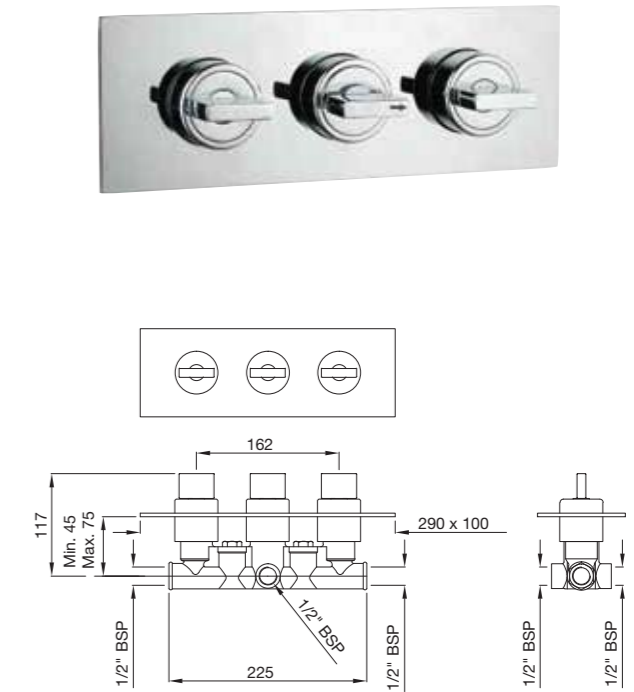

Cellini | Faucets

The flat, graceful, swanlike curve of Cellini makes a stunning impression. Contemporary, and stylish, it is an elegant highlight that speaks of taste and refinement

CEL-47167B

Centre Hole Basin Mixer without Pop-up Waste System with 450mm Long Braided Hoses
flow rate: 7.22 l/min*

CEL-47189

3-Hole Basin Mixer without Popup Waste System
flow rate: 7.27 l/min*
Also available CEL-47191 (3-Hole Basin Mixer with Popup Waste System)
flow rate: 7.09 l/min*

CEL-47433

Two Concealed Stop Cock with Basin Spout (Composite One Piece Body)
flow rate: 7.75 l/min*

CEL-47427

4-Way Concealed Divertor Set with Hot & Cold Concealed Stop Cock with Built-in Non-return Valves (Composite One Piece Body)
flow rate: 43.19 l/min*

CEL-47273UPR

Wall mixer with Provision for Overhead Shower with 115mm Long Bend Pipe on Upper Side and Wall Flanges

flow rate: 44.61 l/min*

Also Available

CEL-47217

Wall Mixer with Telephone Shower Arrangement, Connecting Legs & Wall Flanges but without Crutch & Telephone Shower

CEL-47277

4-Hole Bath Tub Mixer with 2 Control Cocks, Spout & Hand Shower with 8mm dia and 1.5M Flexible Tube