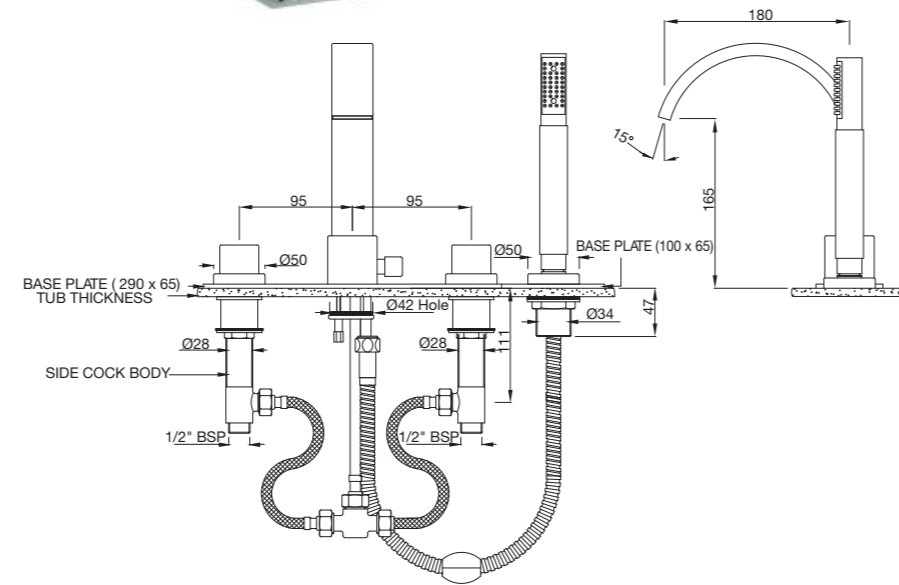

CEL-47427

4-Way Concealed Divertor Set with Hot & Cold Concealed Stop Cock with Built-in Non-return Valves (Composite One Piece Body)
flow rate: 43.19 l/min*

CEL-47273UPR

Wall mixer with Provision for Overhead Shower with 115mm Long Bend Pipe on Upper Side and Wall Flanges

flow rate: 44.61 l/min*

Also Available

CEL-47217

Wall Mixer with Telephone Shower Arrangement, Connecting Legs & Wall Flanges but without Crutch & Telephone Shower

CEL-47277

4-Hole Bath Tub Mixer with 2 Control Cocks, Spout & Hand Shower with 8mm dia and 1.5M Flexible Tube

flow rate: 18.78 l/min*

CEL-47001

Pillar Cock with Base Flange

flow rate: 6.96 l/min*

CEL-47021

Pillar Cock with 170mm Extension Body and Base Flange

flow rate: 6.97 l/min*

CEL-47037

Bib Cock with Wall Flange
flow rate: 6.99 l/min*

CEL-47041

2 Way Bib Cock with Wall Flang
flow rate: 6.97 l/min*

CEL-47053

Angular Stop Cock with Wall Flange
flow rate: 47.00 l/min*

CEL-47083

Concealed Stop Cock with Adjustable Wall Flange size 15mm
flow rate: 47.00 l/min*
Also available **CEL-47089**
Concealed Stop Cock with Adjustable Wall Flange size 20mm
flow rate: 47.00 l/min*