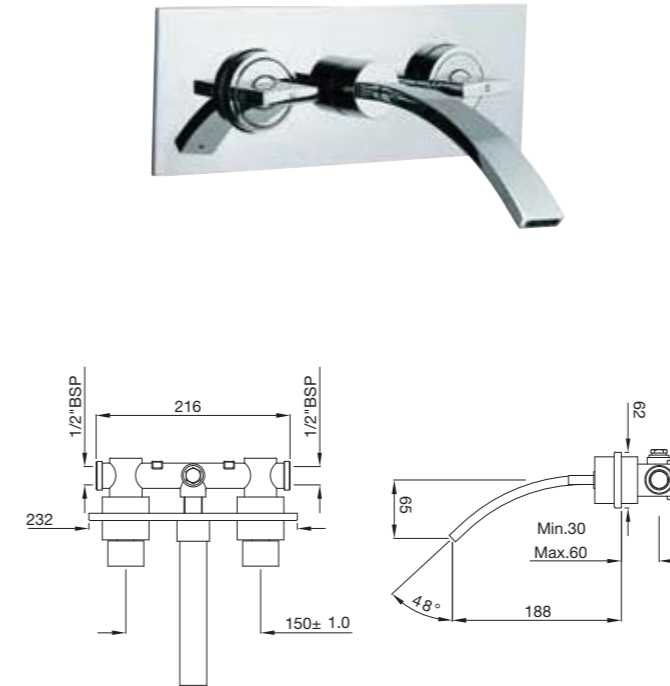

Cellini | Faucets

The flat, graceful, swanlike curve of Cellini makes a stunning impression. Contemporary, and stylish, it is an elegant highlight that speaks of taste and refinement

CEL-47167B

Centre Hole Basin Mixer without Pop-up Waste System with 450mm Long Braided Hoses
flow rate: 7.22 l/min*

CEL-47189

3-Hole Basin Mixer without Popup Waste System
flow rate: 7.27 l/min*
Also available CEL-47191 (3-Hole Basin Mixer with Popup Waste System)
flow rate: 7.09 l/min*

CEL-47433

Two Concealed Stop Cock with Basin Spout (Composite One Piece Body)
flow rate: 7.75 l/min*

CEL-47427

4-Way Concealed Divertor Set with Hot & Cold Concealed Stop Cock with Built-in Non-return Valves (Composite One Piece Body)
flow rate: 43.19 l/min*

CEL-47273UPR

Wall mixer with Provision for Overhead Shower with 115mm Long Bend Pipe on Upper Side and Wall Flanges

flow rate: 44.61 l/min*

Also Available

CEL-47217

Wall Mixer with Telephone Shower Arrangement, Connecting Legs & Wall Flanges but without Crutch & Telephone Shower

CEL-47277

4-Hole Bath Tub Mixer with 2 Control Cocks, Spout & Hand Shower with 8mm dia and 1.5M Flexible Tube