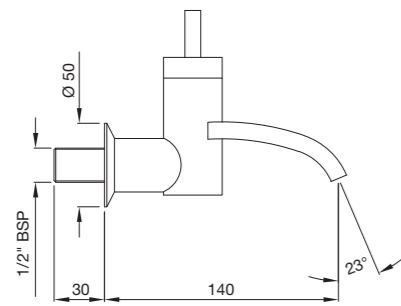

flow rate: 44.61 l/min*

Also Available

CEL-47217

Wall Mixer with Telephone Shower Arrangement, Connecting Legs & Wall Flanges but without Crutch & Telephone Shower

CEL-47277

4-Hole Bath Tub Mixer with 2 Control Cocks, Spout & Hand Shower with 8mm dia and 1.5M Flexible Tube

flow rate: 18.78 l/min*

CEL-47001

Pillar Cock with Base Flange

flow rate: 6.96 l/min*

CEL-47021

Pillar Cock with 170mm Extension Body and Base Flange

flow rate: 6.97 l/min*

CEL-47037

Bib Cock with Wall Flange
flow rate: 6.99 l/min*

CEL-47041

2 Way Bib Cock with Wall Flang
flow rate: 6.97 l/min*

CEL-47053

Angular Stop Cock with Wall Flange
flow rate: 47.00 l/min*

CEL-47083

Concealed Stop Cock with Adjustable Wall Flange size 15mm
flow rate: 47.00 l/min*
Also available **CEL-47089**
Concealed Stop Cock with Adjustable Wall Flange size 20mm
flow rate: 47.00 l/min*

Size: 650 x 480 x 190 mm

CLS-WHT-47951

Wall Hung WC with UF soft close seat cover; Hinges, Accessories Set,

Size: 350 x 510 x 370 mm