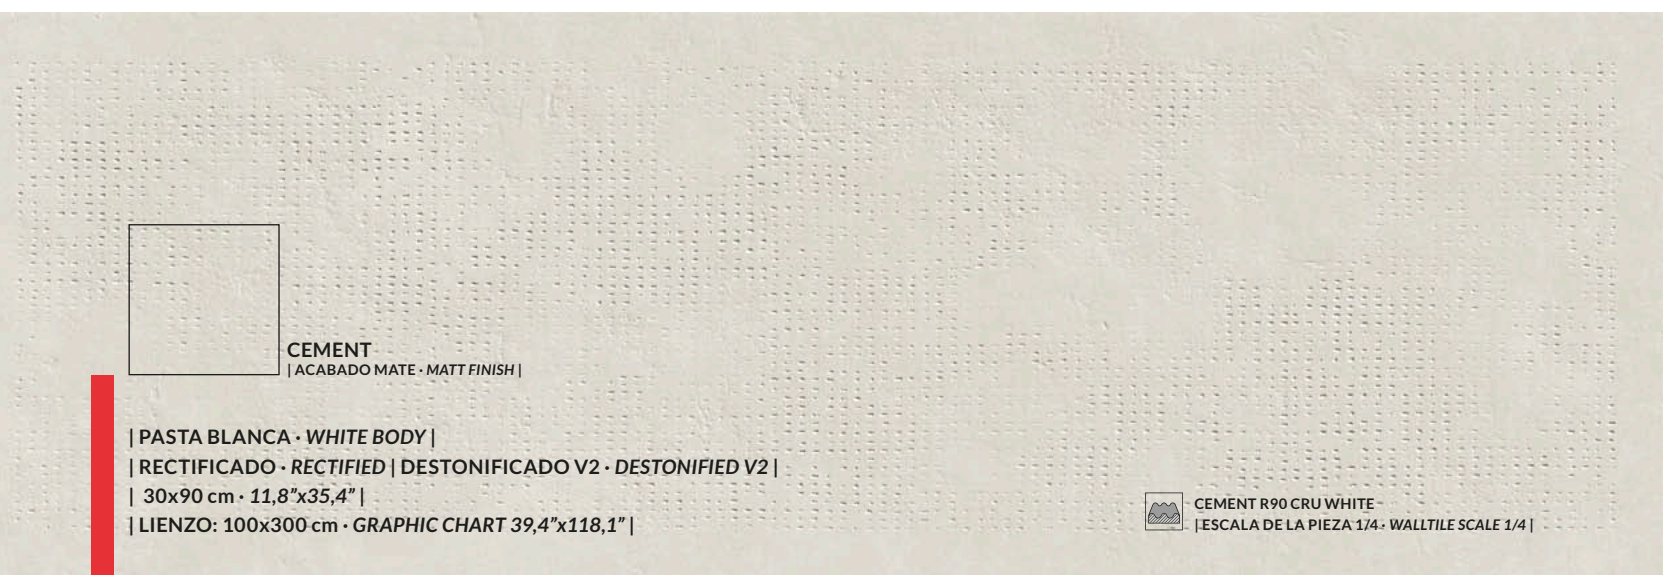

wall: CEMENT R90 CRU SAND (30x90 cm).
floor: LEGNO 120 TAVOLE MIX (60x120 cm).

CEMENT
| ACABADO MATE - MATT FINISH |

| PASTA BLANCA · WHITE BODY |
| RECTIFICADO · RECTIFIED | DESTONIFICADO V2 · DESTONIFIED V2 |
| 30x90 cm · 11,8"x35,4" |
| LIENZO: 100x300 cm · GRAPHIC CHART 39,4"x118,1" |

CEMENT R90 CRU WHITE
| ESCALA DE LA PIEZA 1/4 · WALLTILE SCALE 1/4 |

CEMENT R90

| COLORES DISPONIBLES - AVAILABLE COLORS |

SAND

WHITE

PEARL

GREY