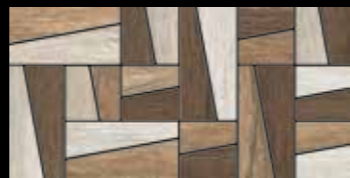

58494 battiscopa 4,8x60_1,9"x24" chocolate

58496 battiscopa 4,8x60_1,9"x24" walnut

58488 mosaico mix ice 15x30_6"x12" white+grey+black

58489 mosaico mix cream 15x30_6"x12" white+grey+walnut

58490 mosaico mix coffee 15x30_6"x12" white+walnut+chocolate