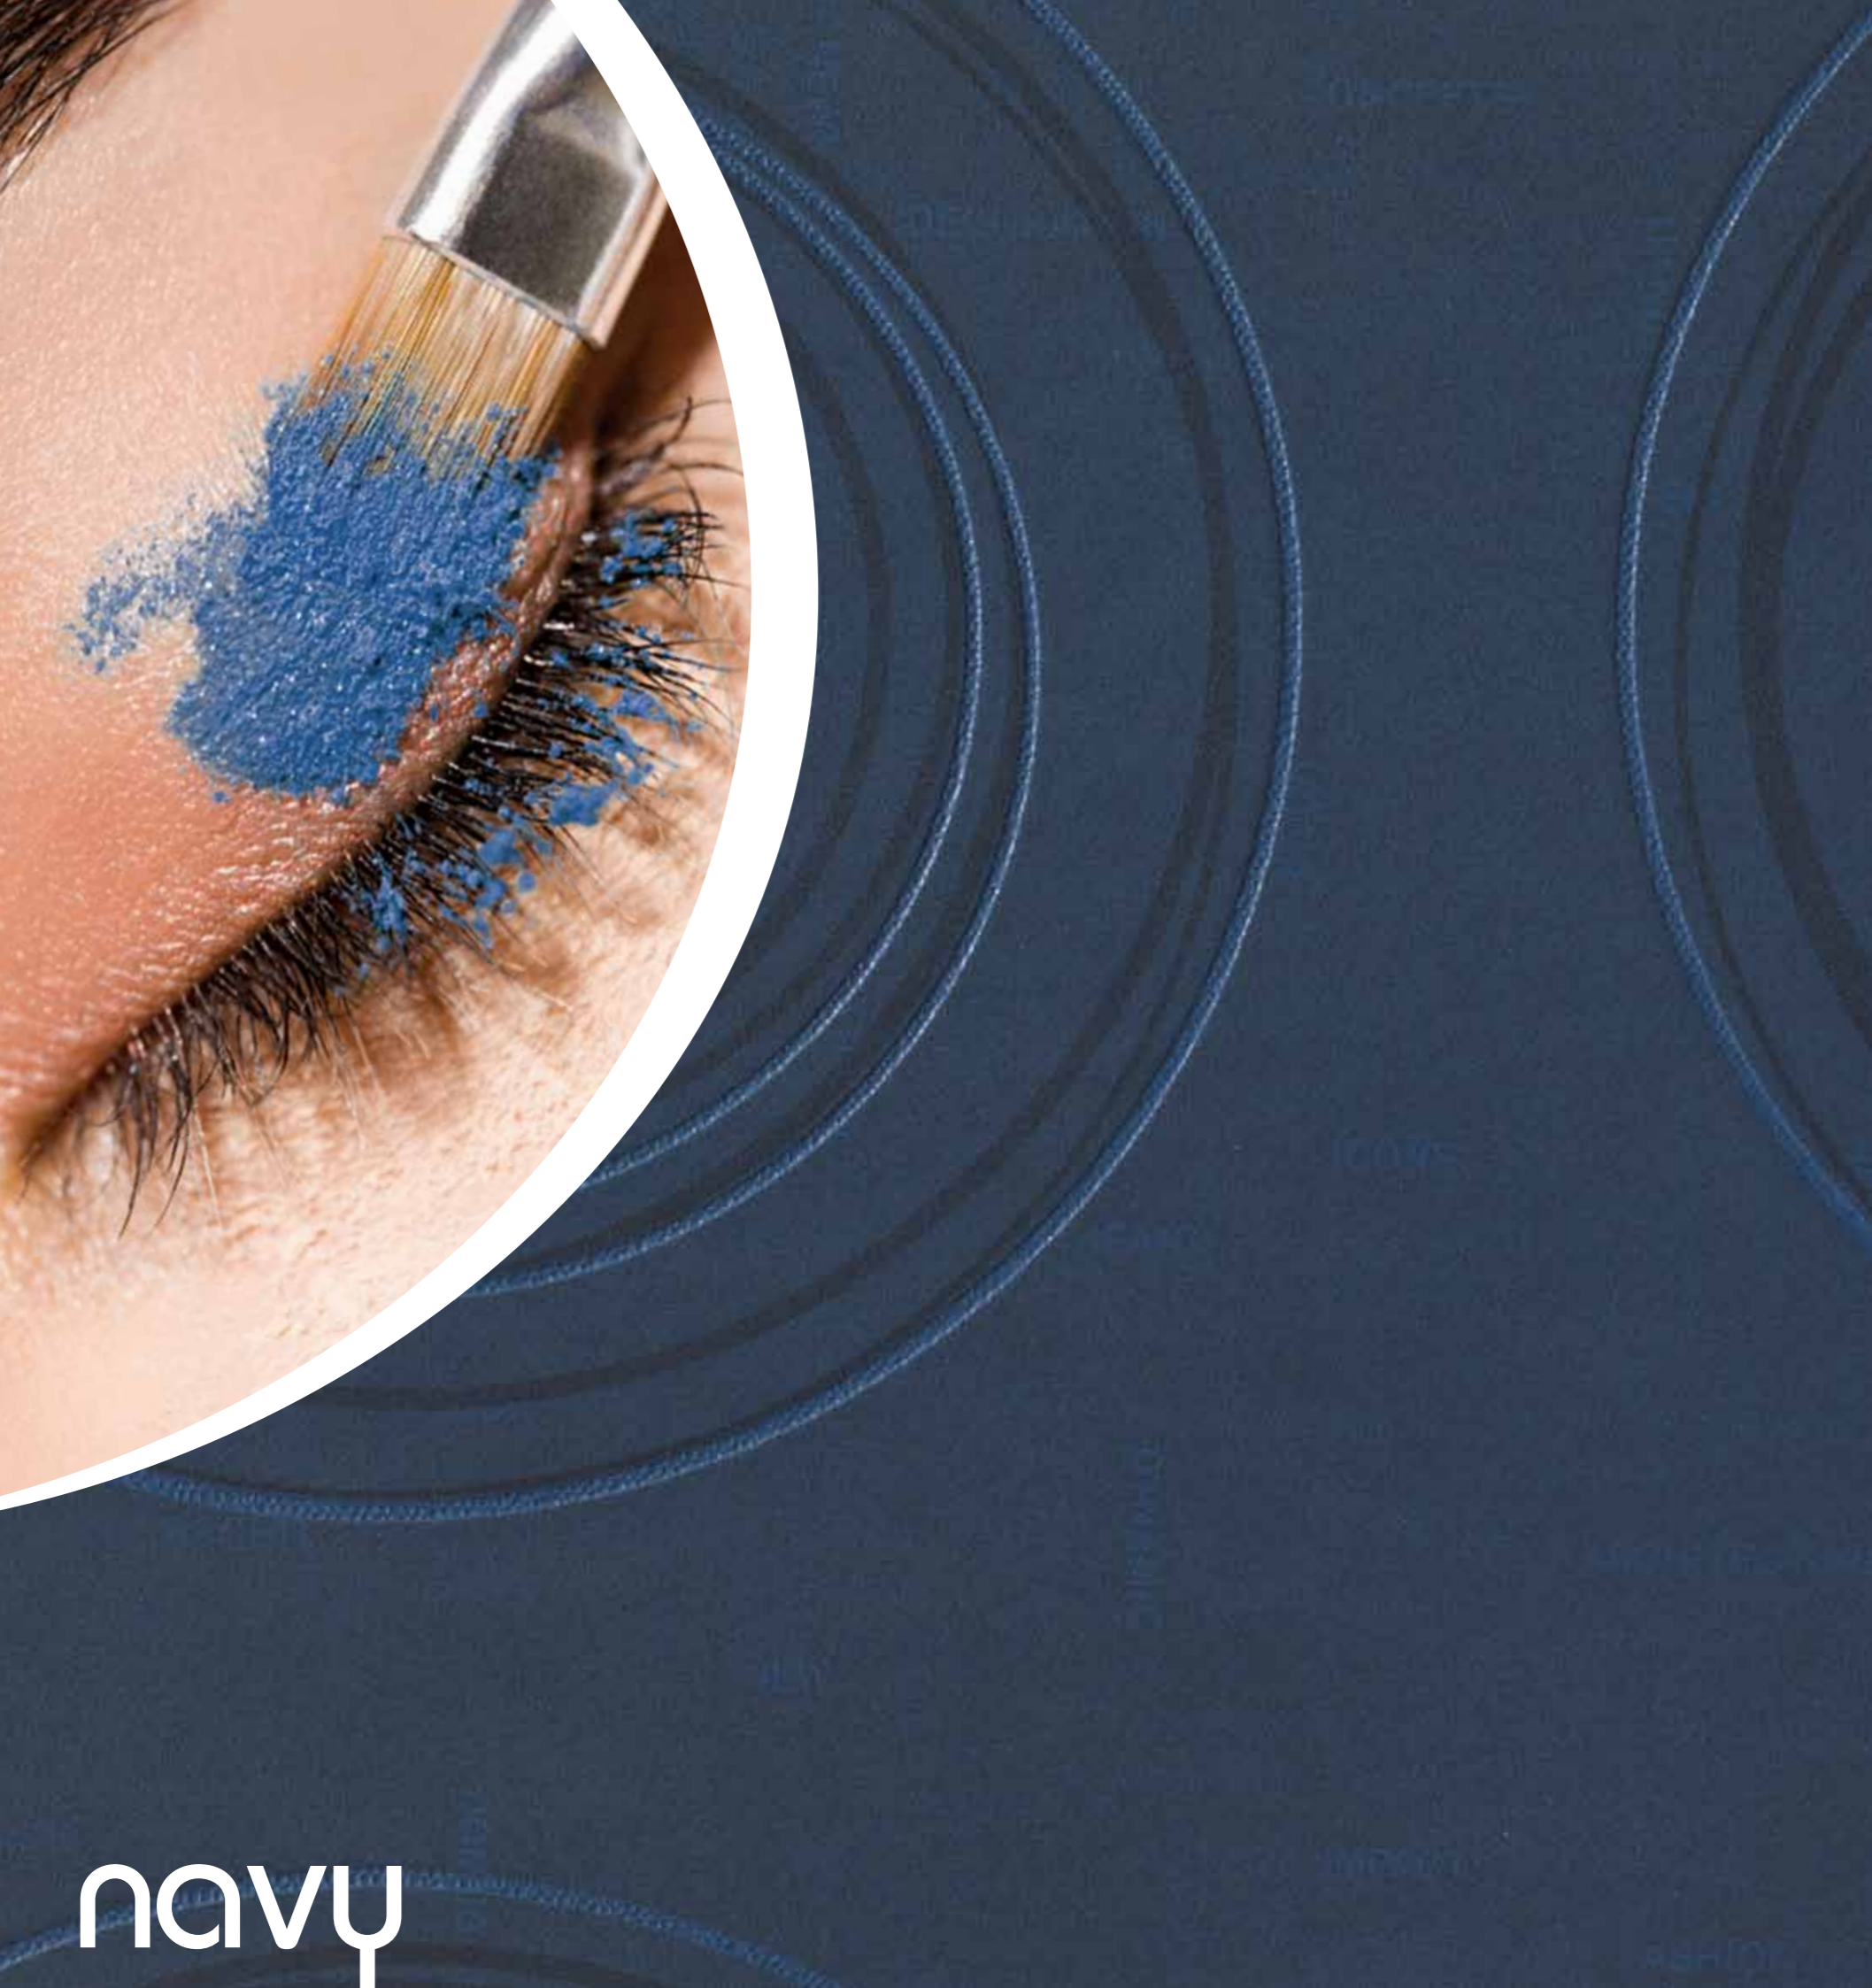

Ignites the air and intoxicated the senses with the electrifying effect of tremulous, incandescent discs.

ebony

white

Rotea tessere discordanti ad animare un mondo scandito da tonalità assolute e complementari.
 Swirling discs of stark contrasting tones that add life and energy to their setting.