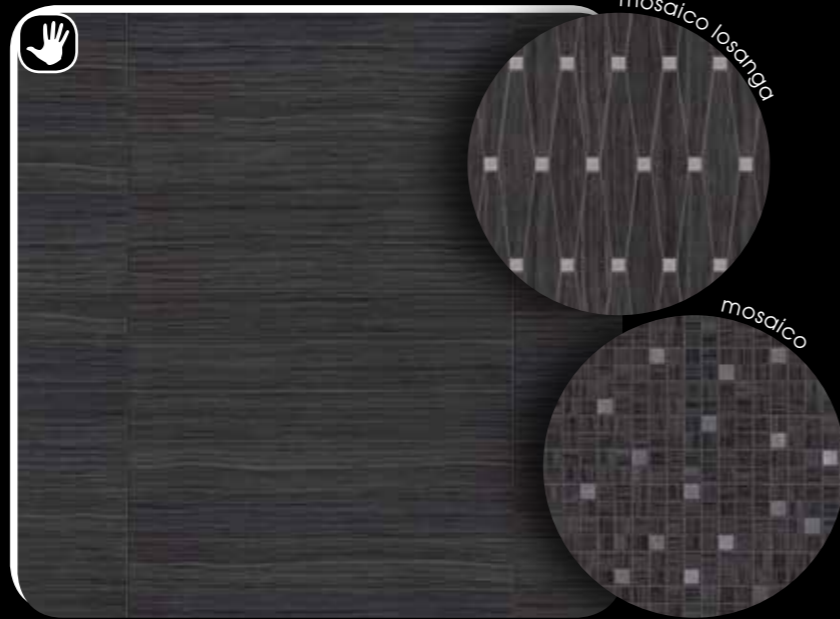

Ristorante - presentato a pagina 10, 11 _ Restaurant room scene - shown on pages 10, 11

12,5x100_5"x40"