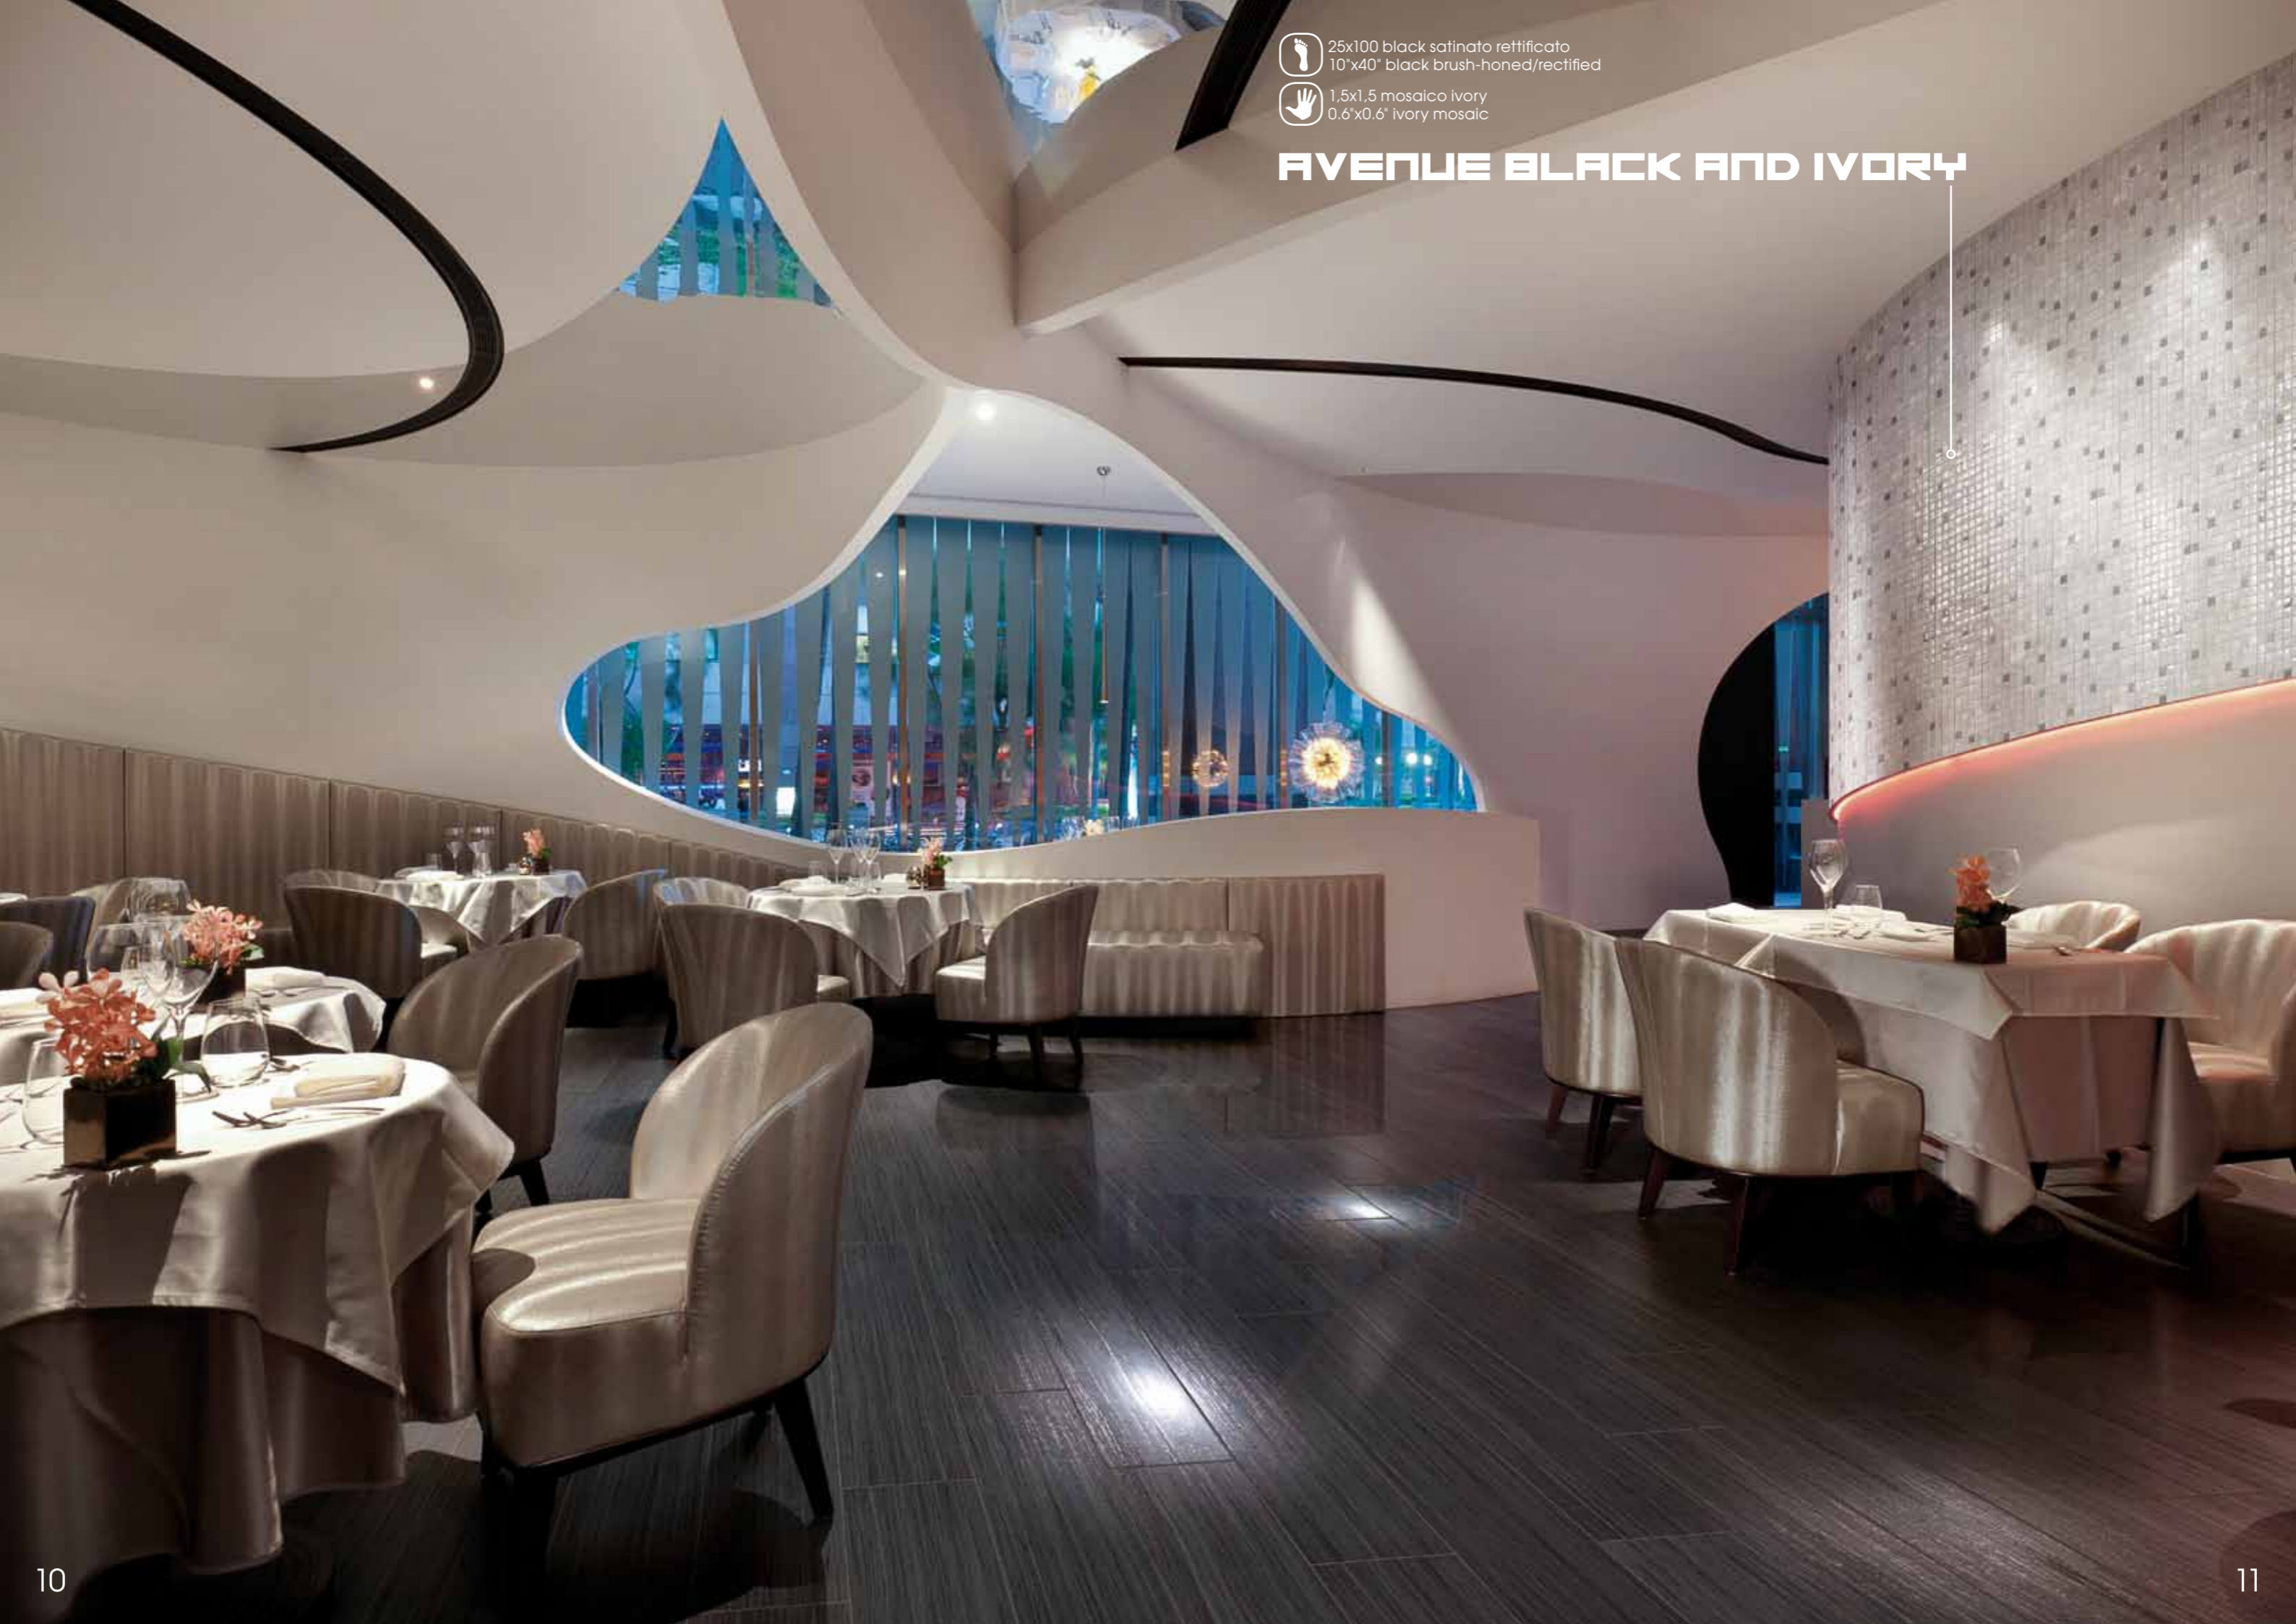

AVENUE BLACK

- 25x100 black satinato rettificato
10"x40" black brush-honed/rectified
- 1,5x1,5 mosaico ivory
0.6"x0.6" ivory mosaic

AVENUE BLACK AND IVORY

"sophisticata eleganza"

 30x60 + 15x60 satinato rettificato
12"x24" + 6"x24" brush-honed/rectified