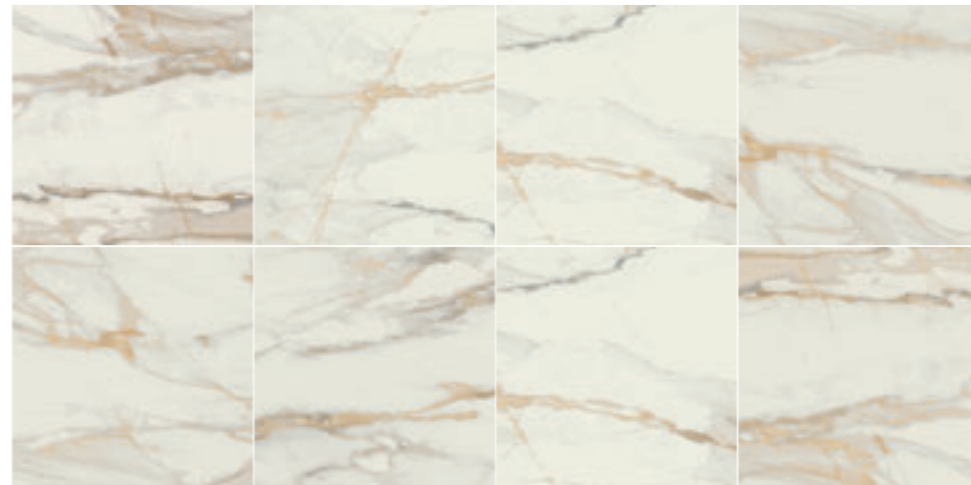

NEW

Natural Matt

CERVINO

P V2 R

FORMATS

4 Designs

60x60 (F) / 24"x24"
Natural M 08

2 Designs

60x120 (F) / 24"x48"
Natural M 18

TECHNICAL SPECIFICATIONS

White
NCS S 0300N

MUST TAU

Floor and wall tile Cervino White 60x60.

CERVINO