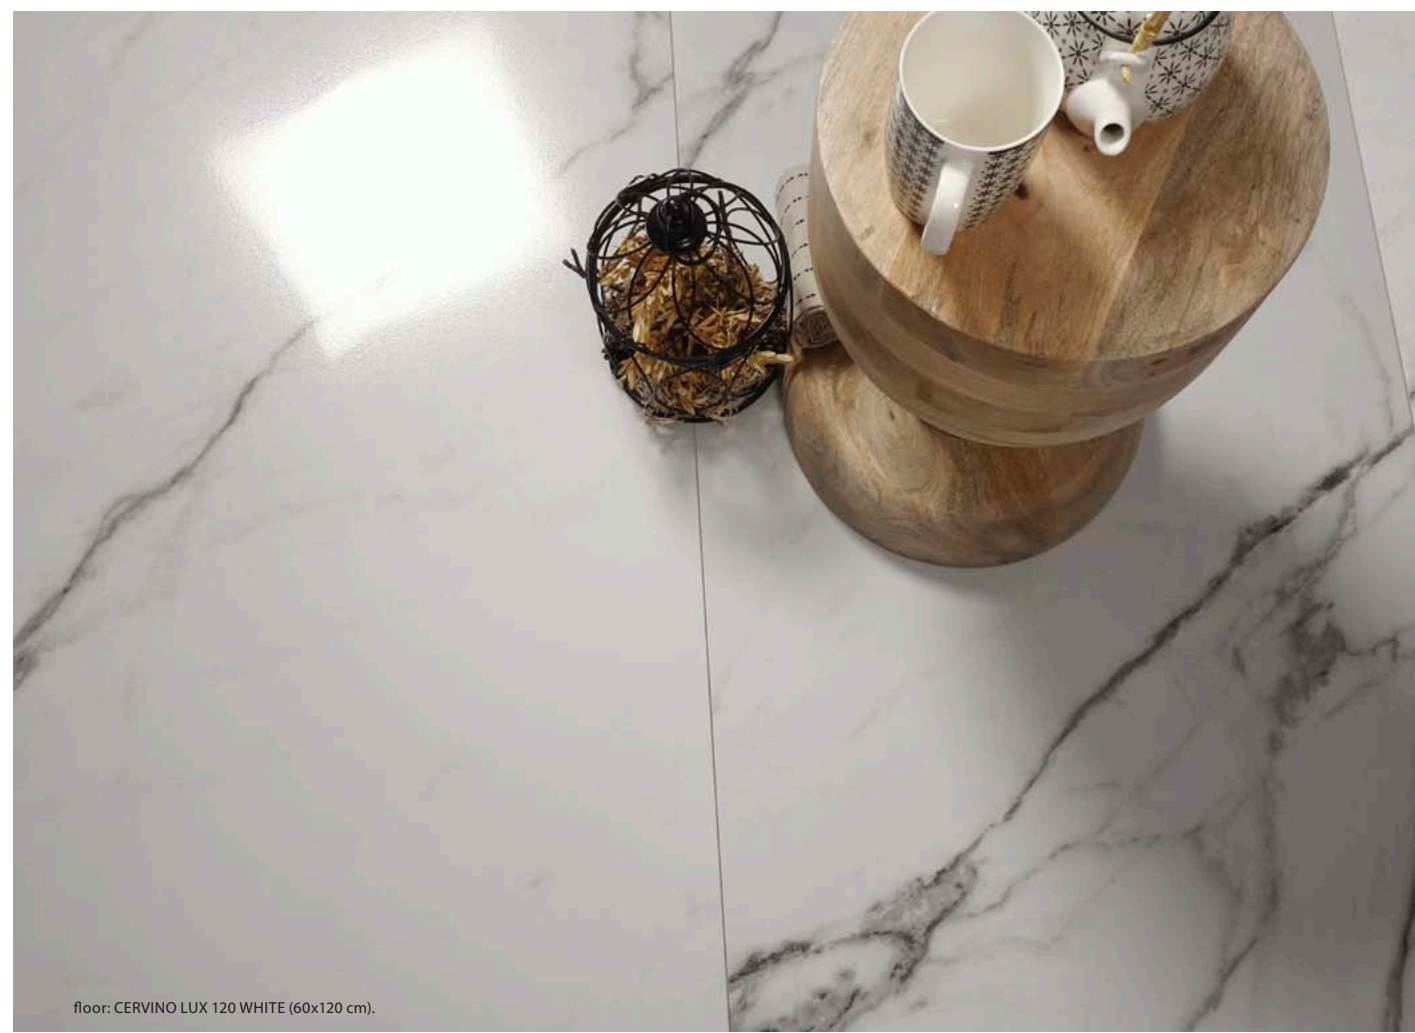

floor: CERVINO LUX 120 WHITE (60x120 cm).