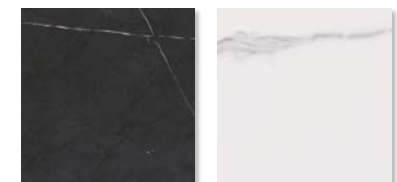

CARONTE BLACK DELTA WHITE