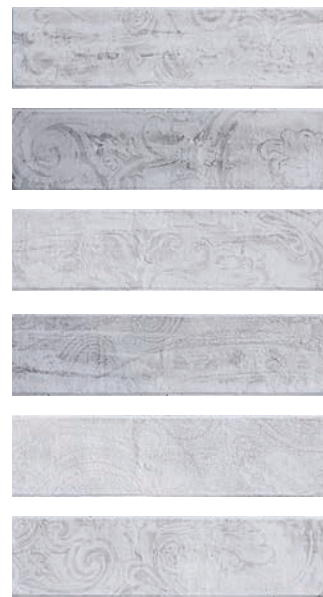

1. Chapel Marrón - Chapel Flor Marrón 7,5x30 / 3x12" 2. Chapel Marrón - Chapel Flor Marrón 7,5x30 / 3x12"
3. Chapel Gris - Chapel Flor Gris 7,5x30 / 3x12"

CHAPEL

White body
7,5x30 / 3x12"

Design composition

Chapel Marrón - **B15**
20 different graphics

Chapel Flor Marrón - **B09**
6 different graphics

Chapel Gris - **B15**
20 different graphics

Chapel Flor Gris - **B09**
6 different graphics