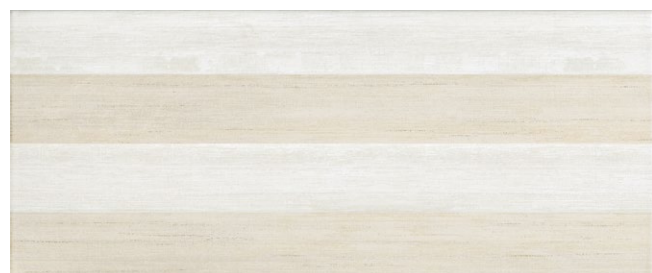

CH040L Charme Tortora Listone 25x60 10"x24" 612