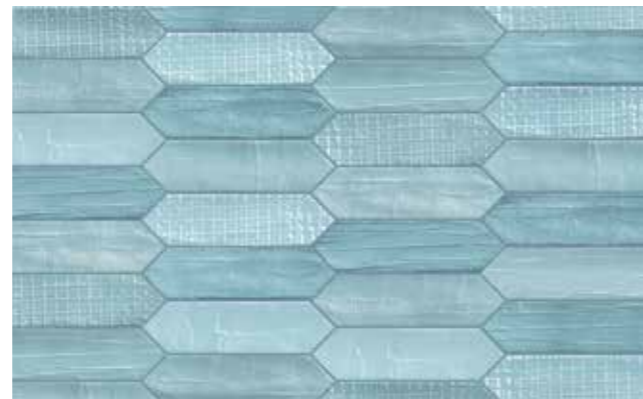

CHARME
WALLY

150x150/6"x6"

Salt

Canton

Cobblestone

Deep Lagon

Phantom

CHARME
BRICK

75x300 /3"x12"

Peppery HM 03

Scraped HM 20

Tan HM 04

raven HM 21

Cotto HM 05

CHARME
PASTEL TISSUE

75x280 /3"x11"

Tissue Rose

Tissue Beige

Tissue Azul

Tissue Grey

Tissue Jaune

CHARME
TISSUE

75x280 /3"x11"

Tissue Blanc