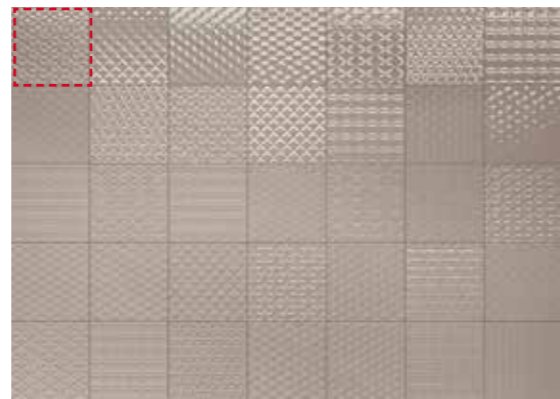

CHARME
WALLY

150x150/6"x6"

Salt

Canton

Cobblestone

Deep Lagon

Phantom

CHARME
BRICK