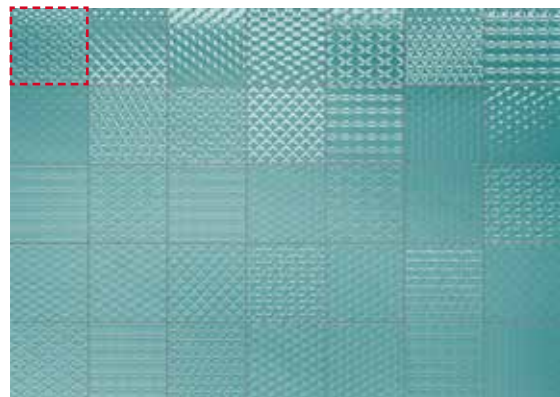

CHARME
WALLY

150x150/6"x6"

Canton

CHARME
BRICK

75x300 /3"x12"