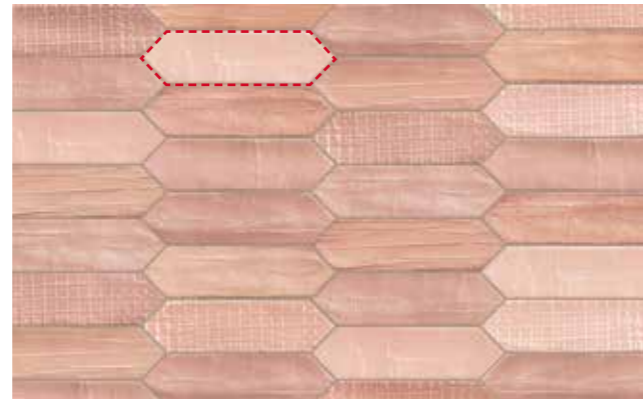

CHARME
WALLY

150x150/6"x6"

Salt

Canton

Cobblestone

Deep Lagon

Phantom

CHARME
BRICK

75x300 /3"x12"

Peppery HM 03

Scraped HM 20

Tan HM 04

raven HM 21

Cotto HM 05

CHARME
PASTEL TISSUE

75x280 /3"x11"

Tissue Rose

Tissue Beige

Tissue Azul

Tissue Grey

Tissue Jaune

CHARME
TISSUE

75x280 /3"x11"

Tissue Blanc