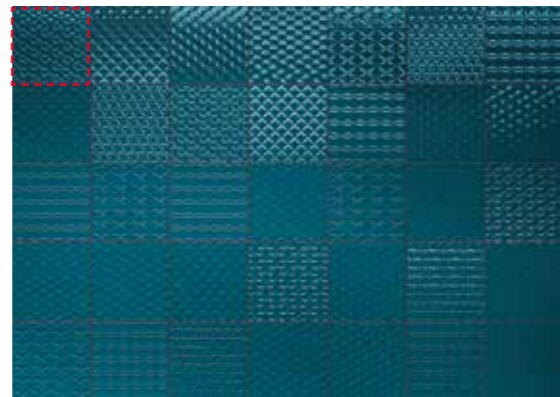

CHARME
WALLY

150x150/6"x6"

Salt

Canton

Cobblestone

Deep Lagon

Phantom

CHARME
BRICK