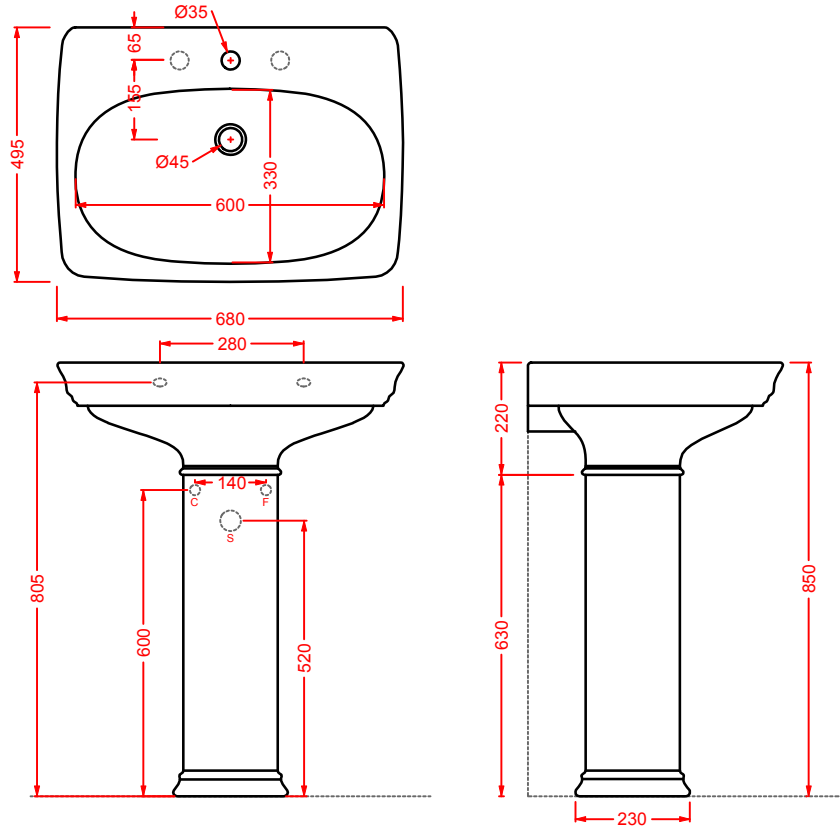

CIL001 + CIC001 CIVITAS

lavabo sospeso/da colonna + colonna
wall-hung/for column washbasin + column