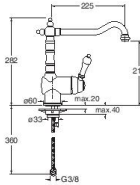

Kitchen Classic Lines

KA 569