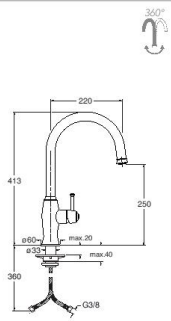

Kitchen Classic Lines

KA 515

#CR1649ZQ00