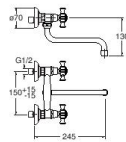

Kitchen Classic Lines

KC 400